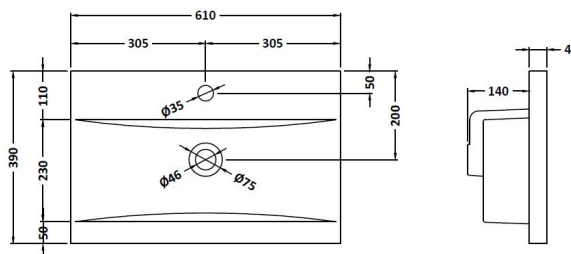

Packaging Dimensions

Height (mm):	391
Width (mm):	632
Depth (mm):	391
Gross Weight (kg):	13.5

Packaging Data

Box Colour:	Brown Cardboard Box
Box Qty:	1
Label Size:	100 x 50
Label Colour:	White Label
Label Qty:	2

Outer Box Dimensions (If Applicable)

Height (mm):	
Width (mm):	
Depth (mm):	
Gross Weight (kg):	
Barcode:	5056462660813

Product Details

Country of Origin:	United Kingdom
Fitting Instruction:	No
CE Certification:	N/A
FSC Certified Materials:	Yes
Colour:	Grey Vicenza Oak
Construction Method:	Cam & Wood Dowel
Construction Type:	Rigid
Cabinet Finish:	MFC Textured Woodgrain
Fascia Finish:	MFC Textured Woodgrain
Cabinet Thickness (mm):	18
Fascia Thickness (mm):	18
Drawer Included:	Yes
Drawer Type:	80mm High Metal S/C Inc Galler
No of Shelves:	0
Hinge Type:	Not Applicable
Hinge Included:	Not Applicable
Adjustable Legs:	No, Not Required
Fixings Included:	Yes
Handle Style:	Contemporary
Waste Shroud:	Yes
Handle Included:	Yes, Supplied
Handle Type:	D-Shape

Sales Code: NVM013

Description: 600 Mid-Edged Basin 1 Th

Product Dimensions

Height (mm):	180
Width (mm):	610
Depth (mm):	390
Nett Weight (kg):	11

Packaging Dimensions

Height (mm):	200
Width (mm):	410
Depth (mm):	630
Gross Weight (kg):	11

Packaging Data

Box Colour:	Brown Cardboard Box - Printed
Box Qty:	1
Label Size:	100 x 50
Label Colour:	White Label
Label Qty:	2

Outer Box Dimensions (If Applicable)

Height (mm):	
Width (mm):	
Depth (mm):	
Gross Weight (kg):	
Barcode:	5055369043415