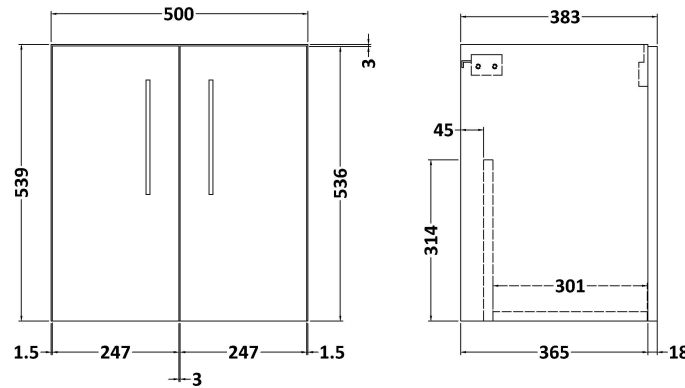

Sales Code: ARN2521D

Description: 500 Wh 2-Door Vanity & Basin 3

Packaging Details

Barcode: 5056462667249

Sales Code: NVF2521

Description: 500 Wh 2-Door Unit (365 Deep)

Product Dimensions

Height (mm):	539
Width (mm):	500
Depth (mm):	383
Nett Weight (kg):	12.6

Packaging Dimensions

Height (mm):	560
Width (mm):	520
Depth (mm):	405
Gross Weight (kg):	13.1

Packaging Data

Box Colour:	Brown Cardboard Box
Box Qty:	1
Label Size:	100 x 50
Label Colour:	White Label
Label Qty:	2

Sales Code: NVM032

Description: 500 Thin Edged Basin 1Th

Product Dimensions

Height (mm):	170
Width (mm):	510
Depth (mm):	395
Nett Weight (kg):	9.5

Packaging Dimensions

Height (mm):	190
Width (mm):	530
Depth (mm):	415
Gross Weight (kg):	10

Packaging Data

Box Colour:	Brown Cardboard Box - Printed
Box Qty:	1
Label Size:	100 x 50
Label Colour:	White Label
Label Qty:	2

Outer Box Dimensions (If Applicable)

Height (mm):	
Width (mm):	
Depth (mm):	
Gross Weight (kg):	
Barcode:	5056211853411