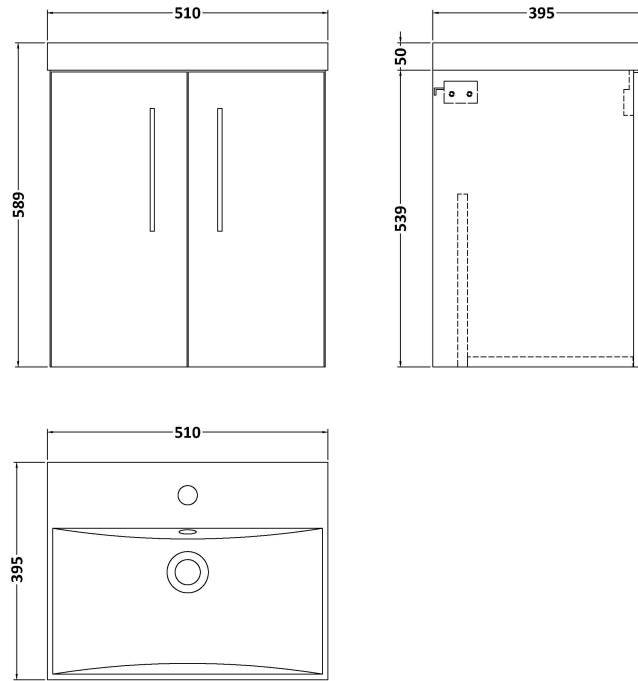

Sales Code: ARN2521D

Description: 500 Wh 2-Door Vanity & Basin 3

Packaging Details

Barcode: 5056462667249

Sales Code: NVF2521

Description: 500 Wh 2-Door Unit (365 Deep)

Product Dimensions

Height (mm):	539
Width (mm):	500
Depth (mm):	383
Nett Weight (kg):	12.6

Packaging Dimensions

Height (mm):	560
Width (mm):	520
Depth (mm):	405
Gross Weight (kg):	13.1

Packaging Data

Box Colour:	Brown Cardboard Box
Box Qty:	1
Label Size:	100 x 50
Label Colour:	White Label
Label Qty:	2

Outer Box Dimensions (If Applicable)

Height (mm):	
Width (mm):	
Depth (mm):	
Gross Weight (kg):	
Barcode:	5056462660004

Product Details

Country of Origin:	United Kingdom
Fitting Instruction:	No
CE Certification:	N/A
FSC Certified Materials:	Yes
Colour:	Grey Vicenza Oak
Construction Method:	Cam & Wood Dowel
Construction Type:	Rigid
Cabinet Finish:	MFC Textured Woodgrain
Fascia Finish:	MFC Textured Woodgrain
Cabinet Thickness (mm):	18
Fascia Thickness (mm):	18
Drawer Included:	No
Drawer Type:	Not Applicable
No of Shelves:	0
Hinge Type:	95 Degree Clip-On Soft Close
Hinge Included:	Yes, Supplied
Adjustable Legs:	No, Not Required
Fixings Included:	Yes
Handle Style:	Contemporary
Waste Shroud:	No
Handle Included:	Yes, Supplied
Handle Type:	D-Shape

Sales Code: NVM032

Description: 500 Thin Edged Basin 1Th

Product Dimensions

Height (mm):	170
Width (mm):	510
Depth (mm):	395
Nett Weight (kg):	9.5

Packaging Dimensions

Height (mm):	190
Width (mm):	530
Depth (mm):	415
Gross Weight (kg):	10