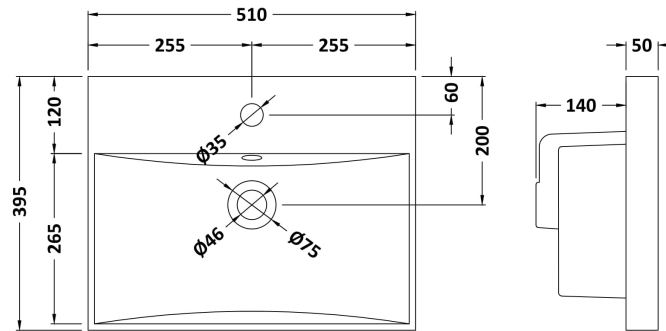

Packaging Dimensions

Height (mm):	560
Width (mm):	520
Depth (mm):	405
Gross Weight (kg):	13.1

Packaging Data

Box Colour:	Brown Cardboard Box
Box Qty:	1
Label Size:	100 x 50
Label Colour:	White Label
Label Qty:	2

Outer Box Dimensions (If Applicable)

Height (mm):	
Width (mm):	
Depth (mm):	
Gross Weight (kg):	
Barcode:	5056462660004

Product Details

Country of Origin:	United Kingdom
Fitting Instruction:	No
CE Certification:	N/A
FSC Certified Materials:	Yes
Colour:	Grey Vicenza Oak
Construction Method:	Cam & Wood Dowel
Construction Type:	Rigid
Cabinet Finish:	MFC Textured Woodgrain
Fascia Finish:	MFC Textured Woodgrain
Cabinet Thickness (mm):	18
Fascia Thickness (mm):	18
Drawer Included:	No
Drawer Type:	Not Applicable
No of Shelves:	0
Hinge Type:	95 Degree Clip-On Soft Close
Hinge Included:	Yes, Supplied
Adjustable Legs:	No, Not Required
Fixings Included:	Yes
Handle Style:	Contemporary
Waste Shroud:	No
Handle Included:	Yes, Supplied
Handle Type:	D-Shape

Sales Code: NVM032

Description: 500 Thin Edged Basin 1Th

Product Dimensions

Height (mm):	170
Width (mm):	510
Depth (mm):	395
Nett Weight (kg):	9.5

Packaging Dimensions

Height (mm):	190
Width (mm):	530
Depth (mm):	415
Gross Weight (kg):	10

Packaging Data

Box Colour:	Brown Cardboard Box - Printed
Box Qty:	1
Label Size:	100 x 50
Label Colour:	White Label
Label Qty:	2

Outer Box Dimensions (If Applicable)

Height (mm):	
Width (mm):	
Depth (mm):	
Gross Weight (kg):	
Barcode:	5056211853411