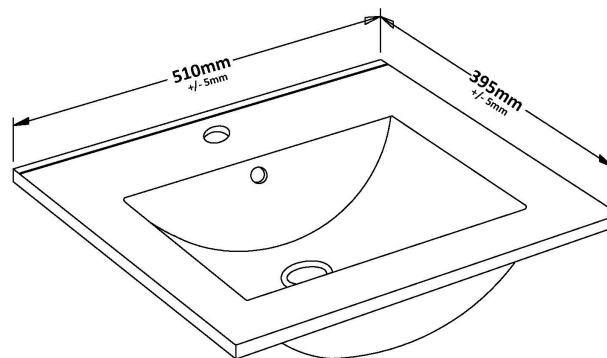

### Product Dimensions

Height (mm):	539
Width (mm):	500
Depth (mm):	383
Nett Weight (kg):	12.6

### Packaging Dimensions

Height (mm):	560
Width (mm):	520
Depth (mm):	405
Gross Weight (kg):	13.1

### Outer Box Dimensions (If Applicable)

Height (mm):	
Width (mm):	
Depth (mm):	
Gross Weight (kg):	
Barcode:	5056462660004

### Product Dimensions

Height (mm):	170
Width (mm):	500
Depth (mm):	390
Nett Weight (kg):	9