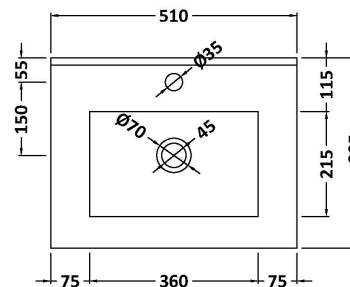

### Product Dimensions

Height (mm):	539
Width (mm):	500
Depth (mm):	383
Nett Weight (kg):	12.6

### Packaging Dimensions

Height (mm):	560
Width (mm):	520
Depth (mm):	405
Gross Weight (kg):	13.1

### Outer Box Dimensions (If Applicable)

Height (mm):	
Width (mm):	
Depth (mm):	
Gross Weight (kg):	
Barcode:	5056462660004

### Product Dimensions

Height (mm):	170
Width (mm):	500
Depth (mm):	390
Nett Weight (kg):	9