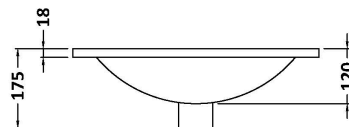

### Product Dimensions

Height (mm):	539
Width (mm):	500
Depth (mm):	383
Nett Weight (kg):	12.6

### Packaging Dimensions

Height (mm):	560
Width (mm):	520
Depth (mm):	405
Gross Weight (kg):	13.1

### Outer Box Dimensions (If Applicable)

Height (mm):	
Width (mm):	
Depth (mm):	
Gross Weight (kg):	
Barcode:	5056462660004

### Product Dimensions

Height (mm):	170
Width (mm):	500
Depth (mm):	390
Nett Weight (kg):	9