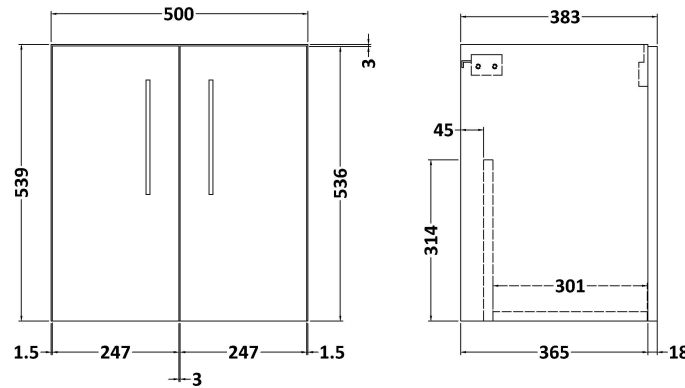

### Product Dimensions

Height (mm):	539
Width (mm):	500
Depth (mm):	383
Nett Weight (kg):	12.6

### Packaging Dimensions

Height (mm):	560
Width (mm):	520
Depth (mm):	405
Gross Weight (kg):	13.1

### Product Dimensions

Height (mm):	170
Width (mm):	500
Depth (mm):	390
Nett Weight (kg):	9

### Packaging Dimensions

Height (mm):	400
Width (mm):	520
Depth (mm):	200
Gross Weight (kg):	9