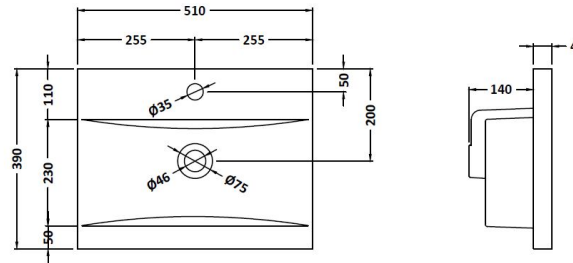

Packaging Dimensions

Height (mm):	560
Width (mm):	520
Depth (mm):	405
Gross Weight (kg):	13.1

Packaging Data

Box Colour:	Brown Cardboard Box
Box Qty:	1
Label Size:	100 x 50
Label Colour:	White Label
Label Qty:	2

Outer Box Dimensions (If Applicable)

Height (mm):	
Width (mm):	
Depth (mm):	
Gross Weight (kg):	
Barcode:	5056462660004

Product Details

Country of Origin:	United Kingdom
Fitting Instruction:	No
CE Certification:	N/A
FSC Certified Materials:	Yes
Colour:	Grey Vicenza Oak
Construction Method:	Cam & Wood Dowel
Construction Type:	Rigid
Cabinet Finish:	MFC Textured Woodgrain
Fascia Finish:	MFC Textured Woodgrain
Cabinet Thickness (mm):	18
Fascia Thickness (mm):	18
Drawer Included:	No
Drawer Type:	Not Applicable
No of Shelves:	0
Hinge Type:	95 Degree Clip-On Soft Close
Hinge Included:	Yes, Supplied
Adjustable Legs:	No, Not Required
Fixings Included:	Yes
Handle Style:	Contemporary
Waste Shroud:	No
Handle Included:	Yes, Supplied
Handle Type:	D-Shape

Sales Code: NVM012

Description: 500 Mid-Edged Basin 1 Th

Product Dimensions

Height (mm):	180
Width (mm):	510
Depth (mm):	390
Nett Weight (kg):	10.54

Packaging Dimensions

Height (mm):	210
Width (mm):	410
Depth (mm):	530
Gross Weight (kg):	10.54

Packaging Data

Box Colour:	Brown Cardboard Box - Printed
Box Qty:	1
Label Size:	100 x 50
Label Colour:	White Label
Label Qty:	2

Outer Box Dimensions (If Applicable)

Height (mm):	
Width (mm):	
Depth (mm):	
Gross Weight (kg):	
Barcode:	5055369043446