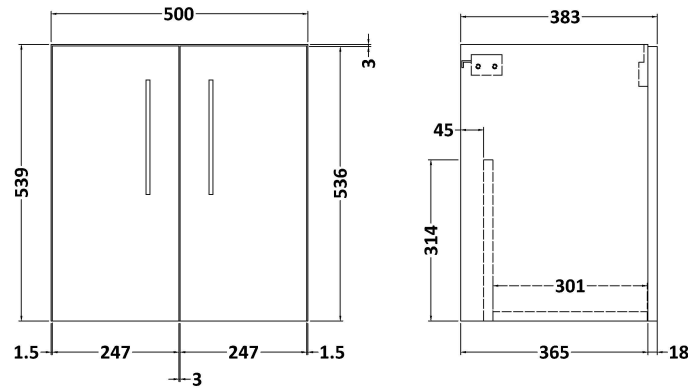

Sales Code: ARN2521A

Description: 500 Wh 2-Door Vanity & Basin 1

Packaging Details

Barcode: 5056462667225

Sales Code: NVF2521

Description: 500 Wh 2-Door Unit (365 Deep)

Product Dimensions

Height (mm):	539
Width (mm):	500
Depth (mm):	383
Nett Weight (kg):	12.6

Packaging Dimensions

Height (mm):	560
Width (mm):	520
Depth (mm):	405
Gross Weight (kg):	13.1

Packaging Data

Box Colour:	Brown Cardboard Box
Box Qty:	1
Label Size:	100 x 50
Label Colour:	White Label
Label Qty:	2

Sales Code: NVM012

Description: 500 Mid-Edged Basin 1 Th

Product Dimensions

Height (mm):	180
Width (mm):	510
Depth (mm):	390
Nett Weight (kg):	10.54

Packaging Dimensions

Height (mm):	210
Width (mm):	410
Depth (mm):	530
Gross Weight (kg):	10.54

Packaging Data

Box Colour:	Brown Cardboard Box - Printed
Box Qty:	1
Label Size:	100 x 50
Label Colour:	White Label
Label Qty:	2

Outer Box Dimensions (If Applicable)

Height (mm):	
Width (mm):	
Depth (mm):	
Gross Weight (kg):	
Barcode:	5055369043446