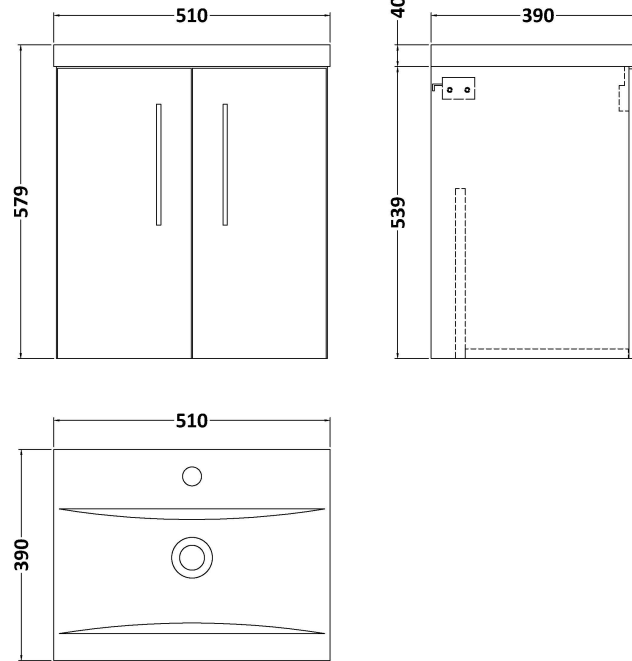

Sales Code: ARN2521A

Description: 500 Wh 2-Door Vanity & Basin 1

Packaging Details

Barcode: 5056462667225

Sales Code: NVF2521

Description: 500 Wh 2-Door Unit (365 Deep)

Product Dimensions

Height (mm):	539
Width (mm):	500
Depth (mm):	383
Nett Weight (kg):	12.6

Packaging Dimensions

Height (mm):	560
Width (mm):	520
Depth (mm):	405
Gross Weight (kg):	13.1

Packaging Data

Box Colour:	Brown Cardboard Box
Box Qty:	1
Label Size:	100 x 50
Label Colour:	White Label
Label Qty:	2

Outer Box Dimensions (If Applicable)

Height (mm):	
Width (mm):	
Depth (mm):	
Gross Weight (kg):	
Barcode:	5056462660004

Product Details

Country of Origin:	United Kingdom
Fitting Instruction:	No
CE Certification:	N/A
FSC Certified Materials:	Yes
Colour:	Grey Vicenza Oak
Construction Method:	Cam & Wood Dowel
Construction Type:	Rigid
Cabinet Finish:	MFC Textured Woodgrain
Fascia Finish:	MFC Textured Woodgrain
Cabinet Thickness (mm):	18
Fascia Thickness (mm):	18
Drawer Included:	No
Drawer Type:	Not Applicable
No of Shelves:	0
Hinge Type:	95 Degree Clip-On Soft Close
Hinge Included:	Yes, Supplied
Adjustable Legs:	No, Not Required
Fixings Included:	Yes
Handle Style:	Contemporary
Waste Shroud:	No
Handle Included:	Yes, Supplied
Handle Type:	D-Shape

Sales Code: NVM012

Description: 500 Mid-Edged Basin 1 Th

Product Dimensions

Height (mm):	180
Width (mm):	510
Depth (mm):	390
Nett Weight (kg):	10.54

Packaging Dimensions

Height (mm):	210
Width (mm):	410
Depth (mm):	530
Gross Weight (kg):	10.54