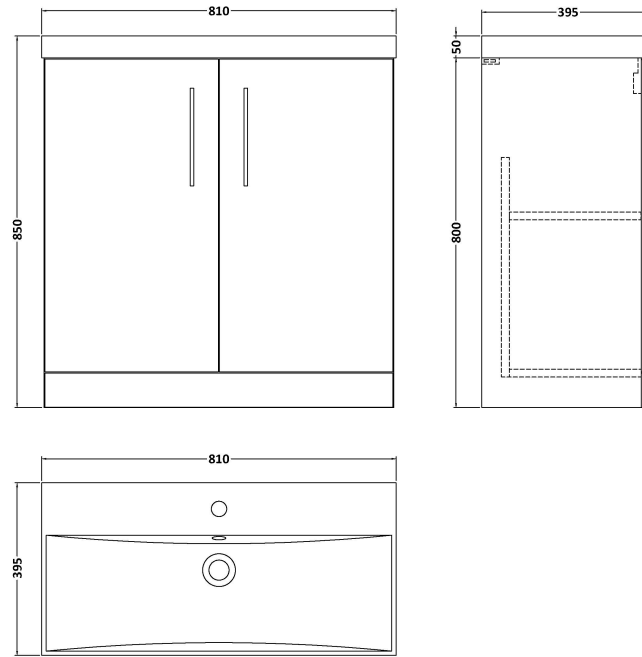

Sales Code: ARN2505D

Description: 800 Fs 2-Door Vanity & Basin 3

Packaging Details

Barcode: 5056462664842

Sales Code: NVF2505

Description: 800 Fs 2-Door Unit (365 Deep)

Product Dimensions

Height (mm):	800
Width (mm):	800
Depth (mm):	383
Nett Weight (kg):	25.5

Packaging Dimensions

Height (mm):	835
Width (mm):	820
Depth (mm):	375
Gross Weight (kg):	26

Packaging Data

Box Colour:	Brown Cardboard Box
Box Qty:	1
Label Size:	100 x 50
Label Colour:	White Label
Label Qty:	2

Outer Box Dimensions (If Applicable)

Height (mm):	
Width (mm):	
Depth (mm):	
Gross Weight (kg):	
Barcode:	5056462659992

Product Details

Country of Origin:	United Kingdom
Fitting Instruction:	No
CE Certification:	N/A
FSC Certified Materials:	Yes
Colour:	Grey Vicenza Oak
Construction Method:	Cam & Wood Dowel
Construction Type:	Rigid
Cabinet Finish:	MFC Textured Woodgrain
Fascia Finish:	MFC Textured Woodgrain
Cabinet Thickness (mm):	18
Fascia Thickness (mm):	18
Drawer Included:	No
Drawer Type:	Not Applicable
No of Shelves:	1
Hinge Type:	95 Degree Clip-On Soft Close
Hinge Included:	Yes, Supplied
Adjustable Legs:	No, Not Required
Fixings Included:	Yes
Handle Style:	Contemporary
Waste Shroud:	No
Handle Included:	Yes, Supplied
Handle Type:	D-Shape

Sales Code: NVM035

Description: 800 Thin Edged Basin 1Th

Product Dimensions

Height (mm):	170
Width (mm):	810
Depth (mm):	395
Nett Weight (kg):	14.5

Packaging Dimensions

Height (mm):	190
Width (mm):	830
Depth (mm):	415
Gross Weight (kg):	15