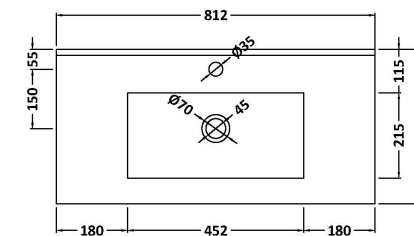

Packaging Dimensions

Height (mm):	835
Width (mm):	820
Depth (mm):	375
Gross Weight (kg):	26

Packaging Data

Box Colour:	Brown Cardboard Box
Box Qty:	1
Label Size:	100 x 50
Label Colour:	White Label
Label Qty:	2

Outer Box Dimensions (If Applicable)

Height (mm):	
Width (mm):	
Depth (mm):	
Gross Weight (kg):	
Barcode:	5056462659992

Product Details

Country of Origin:	United Kingdom
Fitting Instruction:	No
CE Certification:	N/A
FSC Certified Materials:	Yes
Colour:	Grey Vicenza Oak
Construction Method:	Cam & Wood Dowel
Construction Type:	Rigid
Cabinet Finish:	MFC Textured Woodgrain
Fascia Finish:	MFC Textured Woodgrain
Cabinet Thickness (mm):	18
Fascia Thickness (mm):	18
Drawer Included:	No
Drawer Type:	Not Applicable
No of Shelves:	1
Hinge Type:	95 Degree Clip-On Soft Close
Hinge Included:	Yes, Supplied
Adjustable Legs:	No, Not Required
Fixings Included:	Yes
Handle Style:	Contemporary
Waste Shroud:	No
Handle Included:	Yes, Supplied
Handle Type:	D-Shape

Sales Code: NVM005

Description: Minimalist Basin 800mm

Product Dimensions

Height (mm):	170
Width (mm):	800
Depth (mm):	390
Nett Weight (kg):	16.9

Packaging Dimensions

Height (mm):	400
Width (mm):	820
Depth (mm):	200
Gross Weight (kg):	16.9

Packaging Data

Box Colour:	Brown Cardboard Box - Printed
Box Qty:	1
Label Size:	100 x 50
Label Colour:	White Label
Label Qty:	2

Outer Box Dimensions (If Applicable)

Height (mm):	
Width (mm):	
Depth (mm):	
Gross Weight (kg):	
Barcode:	5055146194675