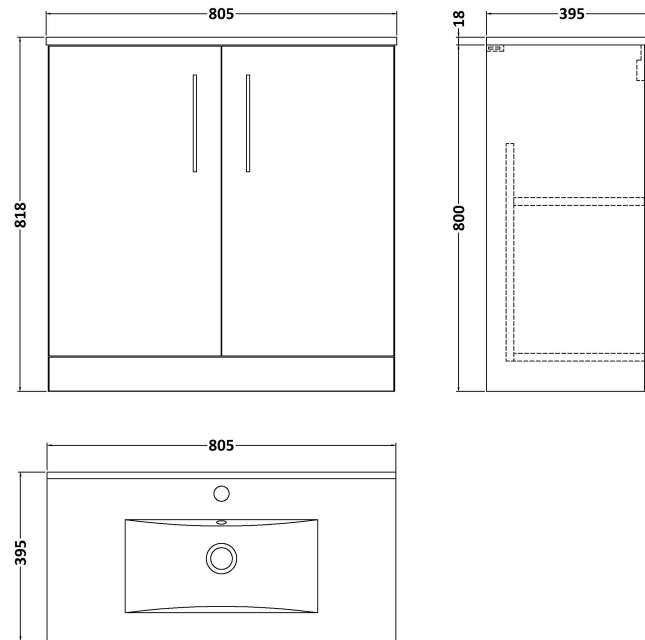

Sales Code: ARN2505B

Description: 800 Fs 2-Door Vanity & Basin 2

Packaging Details

Barcode: 5056462664835

Sales Code: NVF2505

Description: 800 Fs 2-Door Unit (365 Deep)

Product Dimensions

Height (mm):	800
Width (mm):	800
Depth (mm):	383
Nett Weight (kg):	25.5

Packaging Dimensions

Height (mm):	835
Width (mm):	820
Depth (mm):	375
Gross Weight (kg):	26

Packaging Data

Box Colour:	Brown Cardboard Box
Box Qty:	1
Label Size:	100 x 50
Label Colour:	White Label
Label Qty:	2

Sales Code: NVM005

Description: Minimalist Basin 800mm

Product Dimensions

Height (mm):	170
Width (mm):	800
Depth (mm):	390
Nett Weight (kg):	16.9

Packaging Dimensions

Height (mm):	400
Width (mm):	820
Depth (mm):	200
Gross Weight (kg):	16.9

Packaging Data

Box Colour:	Brown Cardboard Box - Printed
Box Qty:	1
Label Size:	100 x 50
Label Colour:	White Label
Label Qty:	2

Outer Box Dimensions (If Applicable)

Height (mm):	
Width (mm):	
Depth (mm):	
Gross Weight (kg):	
Barcode:	5055146194675