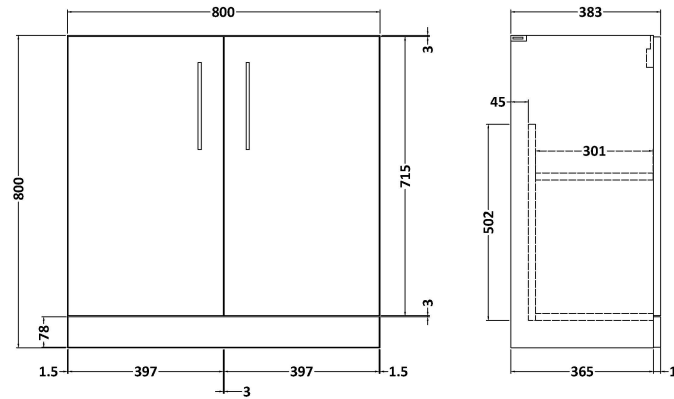

Sales Code: ARN2505B

Description: 800 Fs 2-Door Vanity & Basin 2

Packaging Details

Barcode: 5056462664835

Sales Code: NVF2505

Description: 800 Fs 2-Door Unit (365 Deep)

Product Dimensions

Height (mm):	800
Width (mm):	800
Depth (mm):	383
Nett Weight (kg):	25.5

Packaging Dimensions

Height (mm):	835
Width (mm):	820
Depth (mm):	375
Gross Weight (kg):	26

Packaging Data

Box Colour:	Brown Cardboard Box
Box Qty:	1
Label Size:	100 x 50
Label Colour:	White Label
Label Qty:	2

Outer Box Dimensions (If Applicable)

Height (mm):	
Width (mm):	
Depth (mm):	
Gross Weight (kg):	
Barcode:	5056462659992

Product Details

Country of Origin:	United Kingdom
Fitting Instruction:	No
CE Certification:	N/A
FSC Certified Materials:	Yes
Colour:	Grey Vicenza Oak
Construction Method:	Cam & Wood Dowel
Construction Type:	Rigid
Cabinet Finish:	MFC Textured Woodgrain
Fascia Finish:	MFC Textured Woodgrain
Cabinet Thickness (mm):	18
Fascia Thickness (mm):	18
Drawer Included:	No
Drawer Type:	Not Applicable
No of Shelves:	1
Hinge Type:	95 Degree Clip-On Soft Close
Hinge Included:	Yes, Supplied
Adjustable Legs:	No, Not Required
Fixings Included:	Yes
Handle Style:	Contemporary
Waste Shroud:	No
Handle Included:	Yes, Supplied
Handle Type:	D-Shape

Sales Code: NVM005

Description: Minimalist Basin 800mm

Product Dimensions

Height (mm):	170
Width (mm):	800
Depth (mm):	390
Nett Weight (kg):	16.9

Packaging Dimensions

Height (mm):	400
Width (mm):	820
Depth (mm):	200
Gross Weight (kg):	16.9