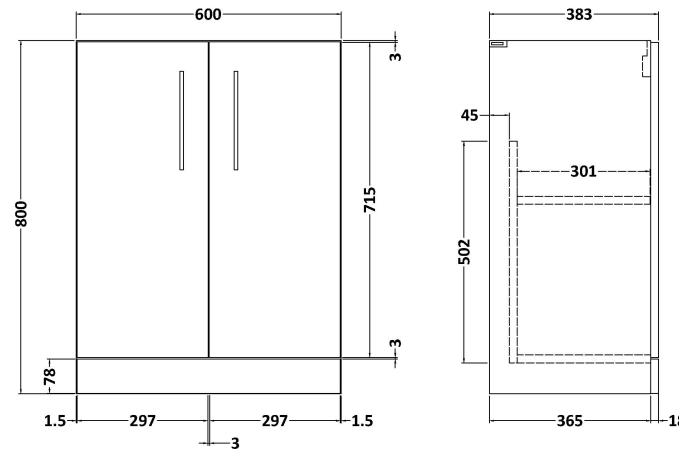

Sales Code: ARN2503D

Description: 600 Fs 2-Door Vanity & Basin 3

Packaging Details

Barcode: 5056462663401

Sales Code: NVF2503

Description: 600 Fs 2-Door Unit (365 Deep)

Product Dimensions

Height (mm):	800
Width (mm):	600
Depth (mm):	383
Nett Weight (kg):	19.5

Packaging Dimensions

Height (mm):	835
Width (mm):	620
Depth (mm):	375
Gross Weight (kg):	20

Packaging Data

Box Colour:	Brown Cardboard Box
Box Qty:	1
Label Size:	100 x 50
Label Colour:	White Label
Label Qty:	2

Outer Box Dimensions (If Applicable)

Height (mm):	
Width (mm):	
Depth (mm):	
Gross Weight (kg):	
Barcode:	5056462659985

Product Details

Country of Origin:	United Kingdom
Fitting Instruction:	No
CE Certification:	N/A
FSC Certified Materials:	Yes
Colour:	Grey Vicenza Oak
Construction Method:	Cam & Wood Dowel
Construction Type:	Rigid
Cabinet Finish:	MFC Textured Woodgrain
Fascia Finish:	MFC Textured Woodgrain
Cabinet Thickness (mm):	18
Fascia Thickness (mm):	18
Drawer Included:	No
Drawer Type:	Not Applicable
No of Shelves:	1
Hinge Type:	95 Degree Clip-On Soft Close
Hinge Included:	Yes, Supplied
Adjustable Legs:	No, Not Required
Fixings Included:	Yes
Handle Style:	Contemporary
Waste Shroud:	No
Handle Included:	Yes, Supplied
Handle Type:	D-Shape

Sales Code: NVM033

Description: 600 Thin Edged Basin 1Th

Product Dimensions

Height (mm):	170
Width (mm):	610
Depth (mm):	395
Nett Weight (kg):	11

Packaging Dimensions

Height (mm):	190
Width (mm):	630
Depth (mm):	415
Gross Weight (kg):	11.5