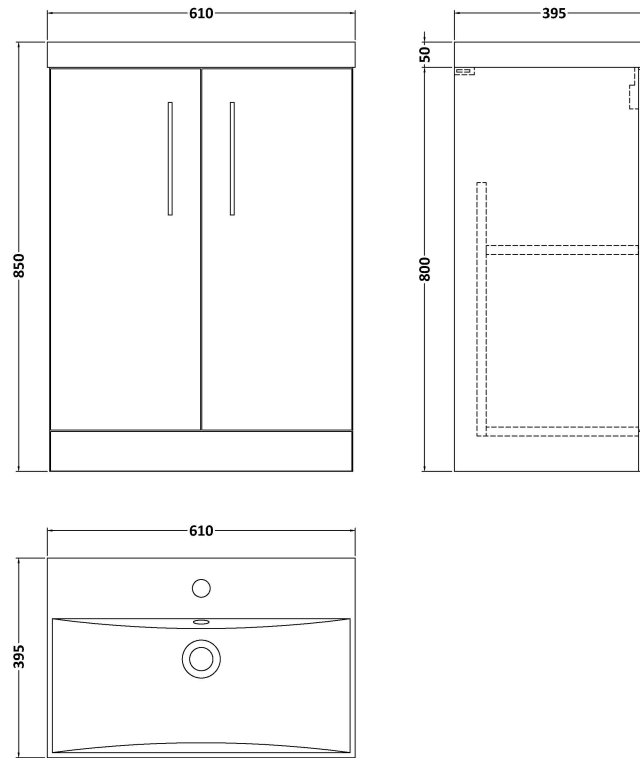

Sales Code: ARN2503D

Description: 600 Fs 2-Door Vanity & Basin 3

Packaging Details

Barcode: 5056462663401

Sales Code: NVF2503

Description: 600 Fs 2-Door Unit (365 Deep)

Product Dimensions

Height (mm):	800
Width (mm):	600
Depth (mm):	383
Nett Weight (kg):	19.5

Packaging Dimensions

Height (mm):	835
Width (mm):	620
Depth (mm):	375
Gross Weight (kg):	20

Packaging Data

Box Colour:	Brown Cardboard Box
Box Qty:	1
Label Size:	100 x 50
Label Colour:	White Label
Label Qty:	2

Outer Box Dimensions (If Applicable)

Height (mm):	
Width (mm):	
Depth (mm):	
Gross Weight (kg):	
Barcode:	5056462659985

Product Details

Country of Origin:	United Kingdom
Fitting Instruction:	No
CE Certification:	N/A
FSC Certified Materials:	Yes
Colour:	Grey Vicenza Oak
Construction Method:	Cam & Wood Dowel
Construction Type:	Rigid
Cabinet Finish:	MFC Textured Woodgrain
Fascia Finish:	MFC Textured Woodgrain
Cabinet Thickness (mm):	18
Fascia Thickness (mm):	18
Drawer Included:	No
Drawer Type:	Not Applicable
No of Shelves:	1
Hinge Type:	95 Degree Clip-On Soft Close
Hinge Included:	Yes, Supplied
Adjustable Legs:	No, Not Required
Fixings Included:	Yes
Handle Style:	Contemporary
Waste Shroud:	No
Handle Included:	Yes, Supplied
Handle Type:	D-Shape

Sales Code: NVM033

Description: 600 Thin Edged Basin 1Th

Product Dimensions

Height (mm):	170
Width (mm):	610
Depth (mm):	395
Nett Weight (kg):	11

Packaging Dimensions

Height (mm):	190
Width (mm):	630
Depth (mm):	415
Gross Weight (kg):	11.5