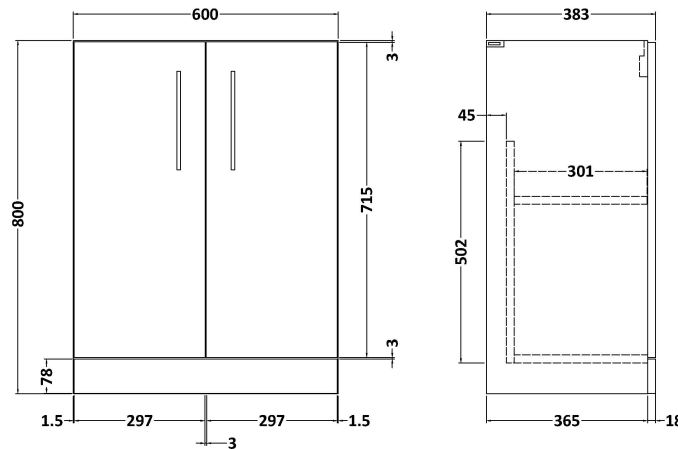

Sales Code: ARN2503B

Description: 600 Fs 2-Door Vanity & Basin 2

Packaging Details

Barcode: 5056462663395

Sales Code: NVF2503

Description: 600 Fs 2-Door Unit (365 Deep)

Product Dimensions

Height (mm):	800
Width (mm):	600
Depth (mm):	383
Nett Weight (kg):	19.5

Packaging Dimensions

Height (mm):	835
Width (mm):	620
Depth (mm):	375
Gross Weight (kg):	20

Packaging Data

Box Colour:	Brown Cardboard Box
Box Qty:	1
Label Size:	100 x 50
Label Colour:	White Label
Label Qty:	2

Outer Box Dimensions (If Applicable)

Height (mm):	
Width (mm):	
Depth (mm):	
Gross Weight (kg):	
Barcode:	5056462659985

Product Details

Country of Origin:	United Kingdom
Fitting Instruction:	No
CE Certification:	N/A
FSC Certified Materials:	Yes
Colour:	Grey Vicenza Oak
Construction Method:	Cam & Wood Dowel
Construction Type:	Rigid
Cabinet Finish:	MFC Textured Woodgrain
Fascia Finish:	MFC Textured Woodgrain
Cabinet Thickness (mm):	18
Fascia Thickness (mm):	18
Drawer Included:	No
Drawer Type:	Not Applicable
No of Shelves:	1
Hinge Type:	95 Degree Clip-On Soft Close
Hinge Included:	Yes, Supplied
Adjustable Legs:	No, Not Required
Fixings Included:	Yes
Handle Style:	Contemporary
Waste Shroud:	No
Handle Included:	Yes, Supplied
Handle Type:	D-Shape

Sales Code: NVM003

Description: Minimalist Basin 600mm

Product Dimensions

Height (mm):	170
Width (mm):	600
Depth (mm):	390
Nett Weight (kg):	10.76

Packaging Dimensions

Height (mm):	200
Width (mm):	400
Depth (mm):	620
Gross Weight (kg):	10.76