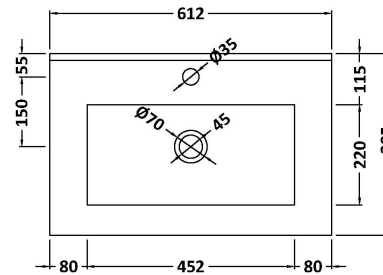

Packaging Dimensions

Height (mm):	835
Width (mm):	620
Depth (mm):	375
Gross Weight (kg):	20

Packaging Data

Box Colour:	Brown Cardboard Box
Box Qty:	1
Label Size:	100 x 50
Label Colour:	White Label
Label Qty:	2

Outer Box Dimensions (If Applicable)

Height (mm):	
Width (mm):	
Depth (mm):	
Gross Weight (kg):	
Barcode:	5056462659985

Product Details

Country of Origin:	United Kingdom
Fitting Instruction:	No
CE Certification:	N/A
FSC Certified Materials:	Yes
Colour:	Grey Vicenza Oak
Construction Method:	Cam & Wood Dowel
Construction Type:	Rigid
Cabinet Finish:	MFC Textured Woodgrain
Fascia Finish:	MFC Textured Woodgrain
Cabinet Thickness (mm):	18
Fascia Thickness (mm):	18
Drawer Included:	No
Drawer Type:	Not Applicable
No of Shelves:	1
Hinge Type:	95 Degree Clip-On Soft Close
Hinge Included:	Yes, Supplied
Adjustable Legs:	No, Not Required
Fixings Included:	Yes
Handle Style:	Contemporary
Waste Shroud:	No
Handle Included:	Yes, Supplied
Handle Type:	D-Shape

Sales Code: NVM003

Description: Minimalist Basin 600mm

Product Dimensions

Height (mm):	170
Width (mm):	600
Depth (mm):	390
Nett Weight (kg):	10.76

Packaging Dimensions

Height (mm):	200
Width (mm):	400
Depth (mm):	620
Gross Weight (kg):	10.76

Packaging Data

Box Colour:	Brown Cardboard Box - Printed
Box Qty:	1
Label Size:	100 x 50
Label Colour:	White Label
Label Qty:	2

Outer Box Dimensions (If Applicable)

Height (mm):	
Width (mm):	
Depth (mm):	
Gross Weight (kg):	
Barcode:	5055146194668