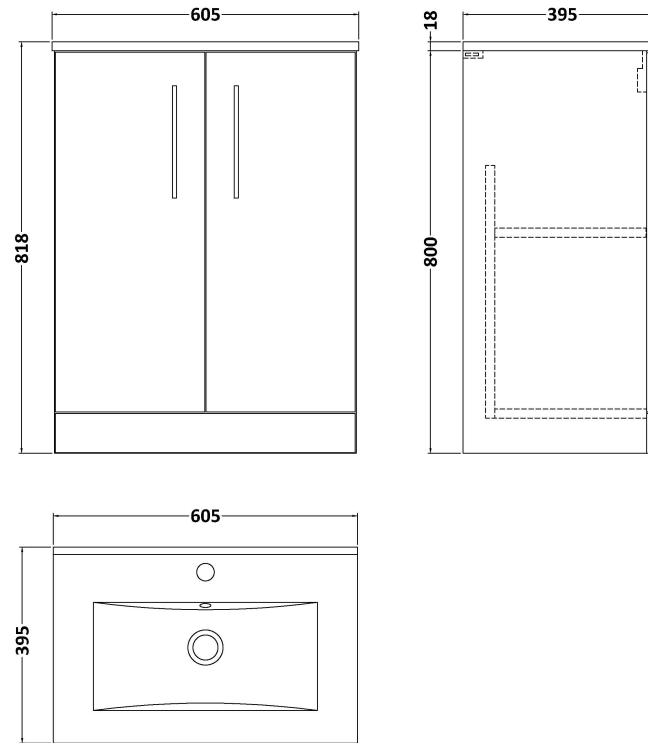

Sales Code: ARN2503B

Description: 600 Fs 2-Door Vanity & Basin 2

Packaging Details

Barcode: 5056462663395

Sales Code: NVF2503

Description: 600 Fs 2-Door Unit (365 Deep)

Product Dimensions

Height (mm):	800
Width (mm):	600
Depth (mm):	383
Nett Weight (kg):	19.5

Packaging Dimensions

Height (mm):	835
Width (mm):	620
Depth (mm):	375
Gross Weight (kg):	20

Packaging Data

Box Colour:	Brown Cardboard Box
Box Qty:	1
Label Size:	100 x 50
Label Colour:	White Label
Label Qty:	2

Outer Box Dimensions (If Applicable)

Height (mm):	
Width (mm):	
Depth (mm):	
Gross Weight (kg):	
Barcode:	5056462659985

Product Details

Country of Origin:	United Kingdom
Fitting Instruction:	No
CE Certification:	N/A
FSC Certified Materials:	Yes
Colour:	Grey Vicenza Oak
Construction Method:	Cam & Wood Dowel
Construction Type:	Rigid
Cabinet Finish:	MFC Textured Woodgrain
Fascia Finish:	MFC Textured Woodgrain
Cabinet Thickness (mm):	18
Fascia Thickness (mm):	18
Drawer Included:	No
Drawer Type:	Not Applicable
No of Shelves:	1
Hinge Type:	95 Degree Clip-On Soft Close
Hinge Included:	Yes, Supplied
Adjustable Legs:	No, Not Required
Fixings Included:	Yes
Handle Style:	Contemporary
Waste Shroud:	No
Handle Included:	Yes, Supplied
Handle Type:	D-Shape

Sales Code: NVM003

Description: Minimalist Basin 600mm

Product Dimensions

Height (mm):	170
Width (mm):	600
Depth (mm):	390
Nett Weight (kg):	10.76

Packaging Dimensions

Height (mm):	200
Width (mm):	400
Depth (mm):	620
Gross Weight (kg):	10.76