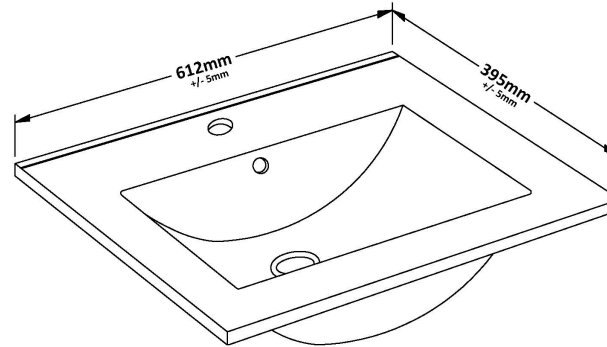

Packaging Dimensions

Height (mm):	835
Width (mm):	620
Depth (mm):	375
Gross Weight (kg):	20

Packaging Data

Box Colour:	Brown Cardboard Box
Box Qty:	1
Label Size:	100 x 50
Label Colour:	White Label
Label Qty:	2

Outer Box Dimensions (If Applicable)

Height (mm):	
Width (mm):	
Depth (mm):	
Gross Weight (kg):	
Barcode:	5056462659985

Product Details

Country of Origin:	United Kingdom
Fitting Instruction:	No
CE Certification:	N/A
FSC Certified Materials:	Yes
Colour:	Grey Vicenza Oak
Construction Method:	Cam & Wood Dowel
Construction Type:	Rigid
Cabinet Finish:	MFC Textured Woodgrain
Fascia Finish:	MFC Textured Woodgrain
Cabinet Thickness (mm):	18
Fascia Thickness (mm):	18
Drawer Included:	No
Drawer Type:	Not Applicable
No of Shelves:	1
Hinge Type:	95 Degree Clip-On Soft Close
Hinge Included:	Yes, Supplied
Adjustable Legs:	No, Not Required
Fixings Included:	Yes
Handle Style:	Contemporary
Waste Shroud:	No
Handle Included:	Yes, Supplied
Handle Type:	D-Shape

Sales Code: NVM003

Description: Minimalist Basin 600mm

Product Dimensions

Height (mm):	170
Width (mm):	600
Depth (mm):	390
Nett Weight (kg):	10.76

Packaging Dimensions

Height (mm):	200
Width (mm):	400
Depth (mm):	620
Gross Weight (kg):	10.76

Packaging Data

Box Colour:	Brown Cardboard Box - Printed
Box Qty:	1
Label Size:	100 x 50
Label Colour:	White Label
Label Qty:	2

Outer Box Dimensions (If Applicable)

Height (mm):	
Width (mm):	
Depth (mm):	
Gross Weight (kg):	
Barcode:	5055146194668