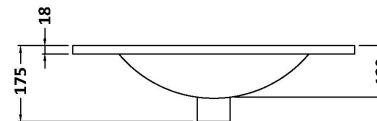

Sales Code: ARN2503B

Description: 600 Fs 2-Door Vanity & Basin 2

Packaging Details

Barcode: 5056462663395

Sales Code: NVF2503

Description: 600 Fs 2-Door Unit (365 Deep)

Product Dimensions

Height (mm):	800
Width (mm):	600
Depth (mm):	383
Nett Weight (kg):	19.5

Packaging Dimensions

Height (mm):	835
Width (mm):	620
Depth (mm):	375
Gross Weight (kg):	20

Packaging Data

Box Colour:	Brown Cardboard Box
Box Qty:	1
Label Size:	100 x 50
Label Colour:	White Label
Label Qty:	2

Outer Box Dimensions (If Applicable)

Height (mm):	
Width (mm):	
Depth (mm):	
Gross Weight (kg):	
Barcode:	5056462659985

Product Details

Country of Origin:	United Kingdom
Fitting Instruction:	No
CE Certification:	N/A
FSC Certified Materials:	Yes
Colour:	Grey Vicenza Oak
Construction Method:	Cam & Wood Dowel
Construction Type:	Rigid
Cabinet Finish:	MFC Textured Woodgrain
Fascia Finish:	MFC Textured Woodgrain
Cabinet Thickness (mm):	18
Fascia Thickness (mm):	18
Drawer Included:	No
Drawer Type:	Not Applicable
No of Shelves:	1
Hinge Type:	95 Degree Clip-On Soft Close
Hinge Included:	Yes, Supplied
Adjustable Legs:	No, Not Required
Fixings Included:	Yes
Handle Style:	Contemporary
Waste Shroud:	No
Handle Included:	Yes, Supplied
Handle Type:	D-Shape

Sales Code: NVM003

Description: Minimalist Basin 600mm

Product Dimensions

Height (mm):	170
Width (mm):	600
Depth (mm):	390
Nett Weight (kg):	10.76

Packaging Dimensions

Height (mm):	200
Width (mm):	400
Depth (mm):	620
Gross Weight (kg):	10.76