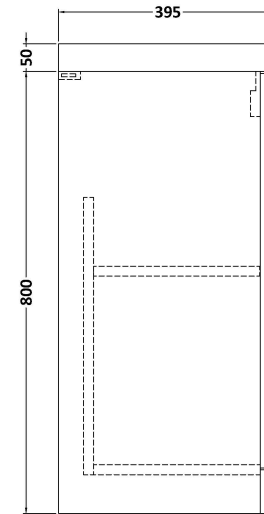

Sales Code: ARN2501D

Description: 500 Fs 2-Door Vanity & Basin 3

Packaging Details

Barcode: 5056462664095

Sales Code: NVF2501

Description: 500 Fs 2-Door Unit (365 Deep)

Product Dimensions

Height (mm):	800
Width (mm):	500
Depth (mm):	383
Nett Weight (kg):	17

Packaging Dimensions

Height (mm):	835
Width (mm):	520
Depth (mm):	375
Gross Weight (kg):	17.5

Packaging Data

Box Colour:	Brown Cardboard Box
Box Qty:	1
Label Size:	100 x 50
Label Colour:	White Label
Label Qty:	2

Outer Box Dimensions (If Applicable)

Height (mm):	
Width (mm):	
Depth (mm):	
Gross Weight (kg):	
Barcode:	5056462659978

Product Details

Country of Origin:	United Kingdom
Fitting Instruction:	No
CE Certification:	N/A
FSC Certified Materials:	Yes
Colour:	Grey Vicenza Oak
Construction Method:	Cam & Wood Dowel
Construction Type:	Rigid
Cabinet Finish:	MFC Textured Woodgrain
Fascia Finish:	MFC Textured Woodgrain
Cabinet Thickness (mm):	18
Fascia Thickness (mm):	18
Drawer Included:	No
Drawer Type:	Not Applicable
No of Shelves:	1
Hinge Type:	95 Degree Clip-On Soft Close
Hinge Included:	Yes, Supplied
Adjustable Legs:	No, Not Required
Fixings Included:	Yes
Handle Style:	Contemporary
Waste Shroud:	No
Handle Included:	Yes, Supplied
Handle Type:	D-Shape

Sales Code: NVM032

Description: 500 Thin Edged Basin 1Th

Product Dimensions

Height (mm):	170
Width (mm):	510
Depth (mm):	395
Nett Weight (kg):	9.5

Packaging Dimensions

Height (mm):	190
Width (mm):	530
Depth (mm):	415
Gross Weight (kg):	10