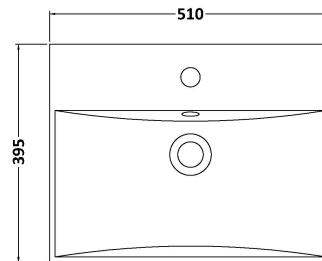

Sales Code: ARN2501D

Description: 500 Fs 2-Door Vanity & Basin 3

Packaging Details

Barcode: 5056462664095

Sales Code: NVF2501

Description: 500 Fs 2-Door Unit (365 Deep)

Product Dimensions

Height (mm):	800
Width (mm):	500
Depth (mm):	383
Nett Weight (kg):	17

Packaging Dimensions

Height (mm):	835
Width (mm):	520
Depth (mm):	375
Gross Weight (kg):	17.5

Packaging Data

Box Colour:	Brown Cardboard Box
Box Qty:	1
Label Size:	100 x 50
Label Colour:	White Label
Label Qty:	2

Outer Box Dimensions (If Applicable)

Height (mm):	
Width (mm):	
Depth (mm):	
Gross Weight (kg):	
Barcode:	5056462659978

Product Details

Country of Origin:	United Kingdom
Fitting Instruction:	No
CE Certification:	N/A
FSC Certified Materials:	Yes
Colour:	Grey Vicenza Oak
Construction Method:	Cam & Wood Dowel
Construction Type:	Rigid
Cabinet Finish:	MFC Textured Woodgrain
Fascia Finish:	MFC Textured Woodgrain
Cabinet Thickness (mm):	18
Fascia Thickness (mm):	18
Drawer Included:	No
Drawer Type:	Not Applicable
No of Shelves:	1
Hinge Type:	95 Degree Clip-On Soft Close
Hinge Included:	Yes, Supplied
Adjustable Legs:	No, Not Required
Fixings Included:	Yes
Handle Style:	Contemporary
Waste Shroud:	No
Handle Included:	Yes, Supplied
Handle Type:	D-Shape

Sales Code: NVM032

Description: 500 Thin Edged Basin 1Th

Product Dimensions

Height (mm):	170
Width (mm):	510
Depth (mm):	395
Nett Weight (kg):	9.5

Packaging Dimensions

Height (mm):	190
Width (mm):	530
Depth (mm):	415
Gross Weight (kg):	10