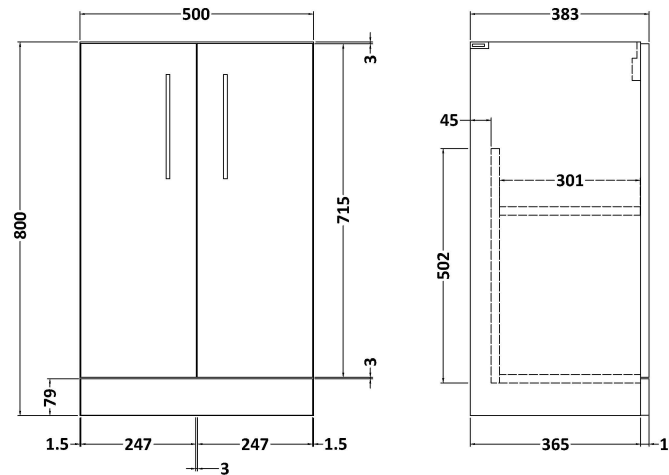

Sales Code: ARN2501D

Description: 500 Fs 2-Door Vanity & Basin 3

Packaging Details

Barcode: 5056462664095

Sales Code: NVF2501

Description: 500 Fs 2-Door Unit (365 Deep)

Product Dimensions

Height (mm):	800
Width (mm):	500
Depth (mm):	383
Nett Weight (kg):	17

Packaging Dimensions

Height (mm):	835
Width (mm):	520
Depth (mm):	375
Gross Weight (kg):	17.5

Packaging Data

Box Colour:	Brown Cardboard Box
Box Qty:	1
Label Size:	100 x 50
Label Colour:	White Label
Label Qty:	2

Outer Box Dimensions (If Applicable)

Height (mm):	
Width (mm):	
Depth (mm):	
Gross Weight (kg):	
Barcode:	5056462659978

Product Details

Country of Origin:	United Kingdom
Fitting Instruction:	No
CE Certification:	N/A
FSC Certified Materials:	Yes
Colour:	Grey Vicenza Oak
Construction Method:	Cam & Wood Dowel
Construction Type:	Rigid
Cabinet Finish:	MFC Textured Woodgrain
Fascia Finish:	MFC Textured Woodgrain
Cabinet Thickness (mm):	18
Fascia Thickness (mm):	18
Drawer Included:	No
Drawer Type:	Not Applicable
No of Shelves:	1
Hinge Type:	95 Degree Clip-On Soft Close
Hinge Included:	Yes, Supplied
Adjustable Legs:	No, Not Required
Fixings Included:	Yes
Handle Style:	Contemporary
Waste Shroud:	No
Handle Included:	Yes, Supplied
Handle Type:	D-Shape

Sales Code: NVM032

Description: 500 Thin Edged Basin 1Th

Product Dimensions

Height (mm):	170
Width (mm):	510
Depth (mm):	395
Nett Weight (kg):	9.5

Packaging Dimensions

Height (mm):	190
Width (mm):	530
Depth (mm):	415
Gross Weight (kg):	10