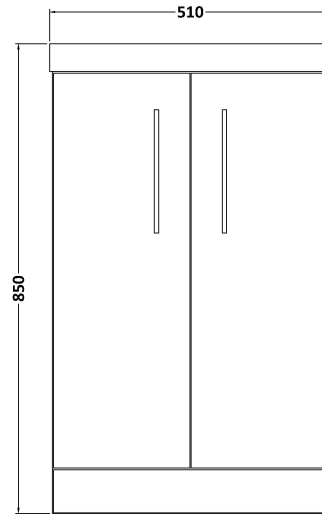

Sales Code: ARN2501D

Description: 500 Fs 2-Door Vanity & Basin 3

Packaging Details

Barcode: 5056462664095

Sales Code: NVF2501

Description: 500 Fs 2-Door Unit (365 Deep)

Product Dimensions

Height (mm):	800
Width (mm):	500
Depth (mm):	383
Nett Weight (kg):	17

Packaging Dimensions

Height (mm):	835
Width (mm):	520
Depth (mm):	375
Gross Weight (kg):	17.5

Packaging Data

Box Colour:	Brown Cardboard Box
Box Qty:	1
Label Size:	100 x 50
Label Colour:	White Label
Label Qty:	2

Outer Box Dimensions (If Applicable)

Height (mm):	
Width (mm):	
Depth (mm):	
Gross Weight (kg):	
Barcode:	5056462659978

Product Details

Country of Origin:	United Kingdom
Fitting Instruction:	No
CE Certification:	N/A
FSC Certified Materials:	Yes
Colour:	Grey Vicenza Oak
Construction Method:	Cam & Wood Dowel
Construction Type:	Rigid
Cabinet Finish:	MFC Textured Woodgrain
Fascia Finish:	MFC Textured Woodgrain
Cabinet Thickness (mm):	18
Fascia Thickness (mm):	18
Drawer Included:	No
Drawer Type:	Not Applicable
No of Shelves:	1
Hinge Type:	95 Degree Clip-On Soft Close
Hinge Included:	Yes, Supplied
Adjustable Legs:	No, Not Required
Fixings Included:	Yes
Handle Style:	Contemporary
Waste Shroud:	No
Handle Included:	Yes, Supplied
Handle Type:	D-Shape

Sales Code: NVM032

Description: 500 Thin Edged Basin 1Th

Product Dimensions

Height (mm):	170
Width (mm):	510
Depth (mm):	395
Nett Weight (kg):	9.5

Packaging Dimensions

Height (mm):	190
Width (mm):	530
Depth (mm):	415
Gross Weight (kg):	10