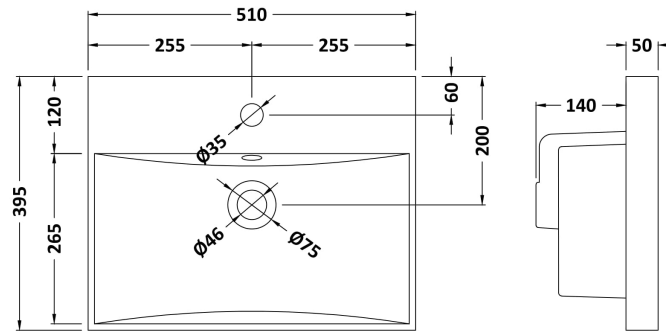

Packaging Dimensions

Height (mm):	835
Width (mm):	520
Depth (mm):	375
Gross Weight (kg):	17.5

Packaging Data

Box Colour:	Brown Cardboard Box
Box Qty:	1
Label Size:	100 x 50
Label Colour:	White Label
Label Qty:	2

Outer Box Dimensions (If Applicable)

Height (mm):	
Width (mm):	
Depth (mm):	
Gross Weight (kg):	
Barcode:	5056462659978

Product Details

Country of Origin:	United Kingdom
Fitting Instruction:	No
CE Certification:	N/A
FSC Certified Materials:	Yes
Colour:	Grey Vicenza Oak
Construction Method:	Cam & Wood Dowel
Construction Type:	Rigid
Cabinet Finish:	MFC Textured Woodgrain
Fascia Finish:	MFC Textured Woodgrain
Cabinet Thickness (mm):	18
Fascia Thickness (mm):	18
Drawer Included:	No
Drawer Type:	Not Applicable
No of Shelves:	1
Hinge Type:	95 Degree Clip-On Soft Close
Hinge Included:	Yes, Supplied
Adjustable Legs:	No, Not Required
Fixings Included:	Yes
Handle Style:	Contemporary
Waste Shroud:	No
Handle Included:	Yes, Supplied
Handle Type:	D-Shape

Sales Code: NVM032

Description: 500 Thin Edged Basin 1Th

Product Dimensions

Height (mm):	170
Width (mm):	510
Depth (mm):	395
Nett Weight (kg):	9.5

Packaging Dimensions

Height (mm):	190
Width (mm):	530
Depth (mm):	415
Gross Weight (kg):	10

Packaging Data

Box Colour:	Brown Cardboard Box - Printed
Box Qty:	1
Label Size:	100 x 50
Label Colour:	White Label
Label Qty:	2

Outer Box Dimensions (If Applicable)

Height (mm):	
Width (mm):	
Depth (mm):	
Gross Weight (kg):	
Barcode:	5056211853411