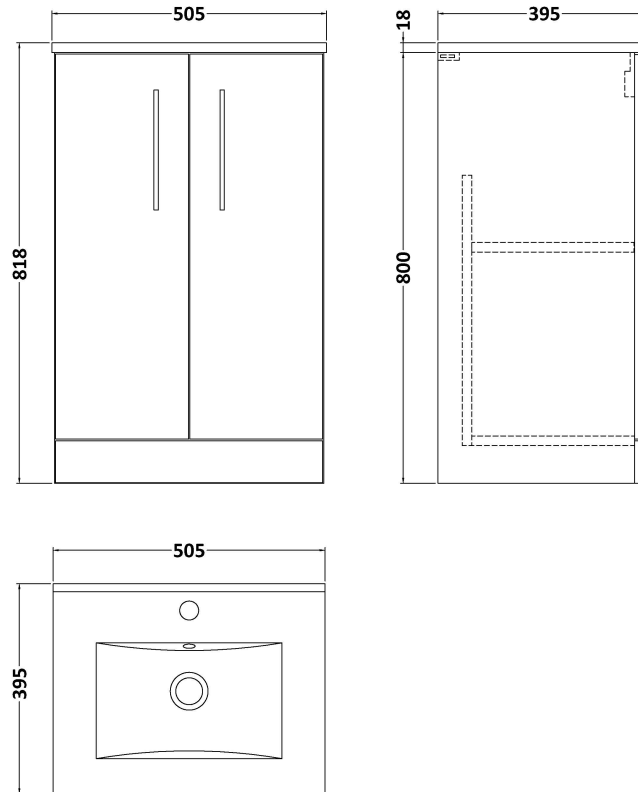

Sales Code: ARN2501B

Description: 500 Fs 2-Door Vanity & Basin 2

Packaging Details

Barcode: 5056462664088

Sales Code: NVF2501

Description: 500 Fs 2-Door Unit (365 Deep)

Product Dimensions

Height (mm):	800
Width (mm):	500
Depth (mm):	383
Nett Weight (kg):	17

Packaging Dimensions

Height (mm):	835
Width (mm):	520
Depth (mm):	375
Gross Weight (kg):	17.5

Packaging Data

Box Colour:	Brown Cardboard Box
Box Qty:	1
Label Size:	100 x 50
Label Colour:	White Label
Label Qty:	2

Outer Box Dimensions (If Applicable)

Height (mm):	
Width (mm):	
Depth (mm):	
Gross Weight (kg):	
Barcode:	5056462659978

Product Details

Country of Origin:	United Kingdom
Fitting Instruction:	No
CE Certification:	N/A
FSC Certified Materials:	Yes
Colour:	Grey Vicenza Oak
Construction Method:	Cam & Wood Dowel
Construction Type:	Rigid
Cabinet Finish:	MFC Textured Woodgrain
Fascia Finish:	MFC Textured Woodgrain
Cabinet Thickness (mm):	18
Fascia Thickness (mm):	18
Drawer Included:	No
Drawer Type:	Not Applicable
No of Shelves:	1
Hinge Type:	95 Degree Clip-On Soft Close
Hinge Included:	Yes, Supplied
Adjustable Legs:	No, Not Required
Fixings Included:	Yes
Handle Style:	Contemporary
Waste Shroud:	No
Handle Included:	Yes, Supplied
Handle Type:	D-Shape

Sales Code: NVM001

Description: 500mm Minimalist Basin 1Th

Product Dimensions

Height (mm):	170
Width (mm):	500
Depth (mm):	390
Nett Weight (kg):	9

Packaging Dimensions

Height (mm):	400
Width (mm):	520
Depth (mm):	200
Gross Weight (kg):	9