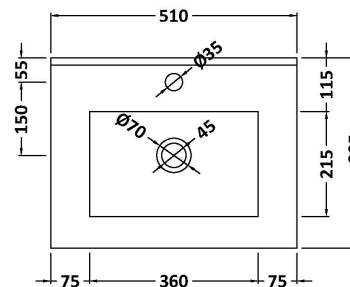

Packaging Dimensions

Height (mm):	835
Width (mm):	520
Depth (mm):	375
Gross Weight (kg):	17.5

Packaging Data

Box Colour:	Brown Cardboard Box
Box Qty:	1
Label Size:	100 x 50
Label Colour:	White Label
Label Qty:	2

Outer Box Dimensions (If Applicable)

Height (mm):	
Width (mm):	
Depth (mm):	
Gross Weight (kg):	
Barcode:	5056462659978

Product Details

Country of Origin:	United Kingdom
Fitting Instruction:	No
CE Certification:	N/A
FSC Certified Materials:	Yes
Colour:	Grey Vicenza Oak
Construction Method:	Cam & Wood Dowel
Construction Type:	Rigid
Cabinet Finish:	MFC Textured Woodgrain
Fascia Finish:	MFC Textured Woodgrain
Cabinet Thickness (mm):	18
Fascia Thickness (mm):	18
Drawer Included:	No
Drawer Type:	Not Applicable
No of Shelves:	1
Hinge Type:	95 Degree Clip-On Soft Close
Hinge Included:	Yes, Supplied
Adjustable Legs:	No, Not Required
Fixings Included:	Yes
Handle Style:	Contemporary
Waste Shroud:	No
Handle Included:	Yes, Supplied
Handle Type:	D-Shape

Sales Code: NVM001

Description: 500mm Minimalist Basin 1Th

Product Dimensions

Height (mm):	170
Width (mm):	500
Depth (mm):	390
Nett Weight (kg):	9

Packaging Dimensions

Height (mm):	400
Width (mm):	520
Depth (mm):	200
Gross Weight (kg):	9

Packaging Data

Box Colour:	Brown Cardboard Box
Box Qty:	1
Label Size:	105 x 50
Label Colour:	White Label
Label Qty:	1

Outer Box Dimensions (If Applicable)

Height (mm):	
Width (mm):	
Depth (mm):	
Gross Weight (kg):	
Barcode:	5055275828670