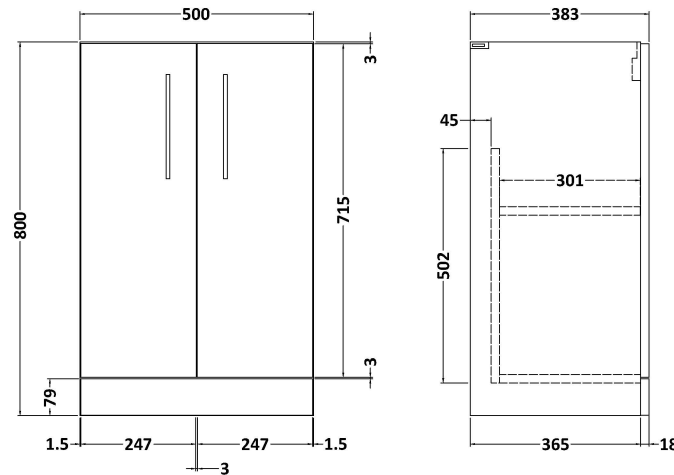

Sales Code: ARN2501B

Description: 500 Fs 2-Door Vanity & Basin 2

Packaging Details

Barcode: 5056462664088

Sales Code: NVF2501

Description: 500 Fs 2-Door Unit (365 Deep)

Product Dimensions

Height (mm):	800
Width (mm):	500
Depth (mm):	383
Nett Weight (kg):	17

Packaging Dimensions

Height (mm):	835
Width (mm):	520
Depth (mm):	375
Gross Weight (kg):	17.5

Packaging Data

Box Colour:	Brown Cardboard Box
Box Qty:	1
Label Size:	100 x 50
Label Colour:	White Label
Label Qty:	2

Sales Code: NVM001

Description: 500mm Minimalist Basin 1Th

Product Dimensions

Height (mm):	170
Width (mm):	500
Depth (mm):	390
Nett Weight (kg):	9

Packaging Dimensions

Height (mm):	400
Width (mm):	520
Depth (mm):	200
Gross Weight (kg):	9

Packaging Data

Box Colour:	Brown Cardboard Box
Box Qty:	1
Label Size:	105 x 50
Label Colour:	White Label
Label Qty:	1

Outer Box Dimensions (If Applicable)

Height (mm):	
Width (mm):	
Depth (mm):	
Gross Weight (kg):	
Barcode:	5055275828670