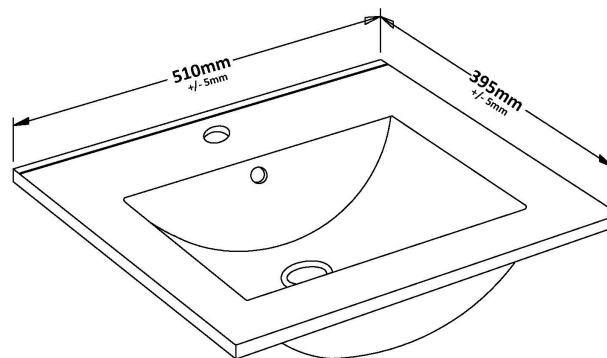

Packaging Dimensions

Height (mm):	835
Width (mm):	520
Depth (mm):	375
Gross Weight (kg):	17.5

Packaging Data

Box Colour:	Brown Cardboard Box
Box Qty:	1
Label Size:	100 x 50
Label Colour:	White Label
Label Qty:	2

Outer Box Dimensions (If Applicable)

Height (mm):	
Width (mm):	
Depth (mm):	
Gross Weight (kg):	
Barcode:	5056462659978

Product Details

Country of Origin:	United Kingdom
Fitting Instruction:	No
CE Certification:	N/A
FSC Certified Materials:	Yes
Colour:	Grey Vicenza Oak
Construction Method:	Cam & Wood Dowel
Construction Type:	Rigid
Cabinet Finish:	MFC Textured Woodgrain
Fascia Finish:	MFC Textured Woodgrain
Cabinet Thickness (mm):	18
Fascia Thickness (mm):	18
Drawer Included:	No
Drawer Type:	Not Applicable
No of Shelves:	1
Hinge Type:	95 Degree Clip-On Soft Close
Hinge Included:	Yes, Supplied
Adjustable Legs:	No, Not Required
Fixings Included:	Yes
Handle Style:	Contemporary
Waste Shroud:	No
Handle Included:	Yes, Supplied
Handle Type:	D-Shape

Sales Code: NVM001

Description: 500mm Minimalist Basin 1Th

Product Dimensions

Height (mm):	170
Width (mm):	500
Depth (mm):	390
Nett Weight (kg):	9

Packaging Dimensions

Height (mm):	400
Width (mm):	520
Depth (mm):	200
Gross Weight (kg):	9

Packaging Data

Box Colour:	Brown Cardboard Box
Box Qty:	1
Label Size:	105 x 50
Label Colour:	White Label
Label Qty:	1

Outer Box Dimensions (If Applicable)

Height (mm):	
Width (mm):	
Depth (mm):	
Gross Weight (kg):	
Barcode:	5055275828670