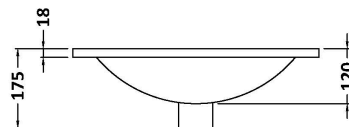

Packaging Dimensions

Height (mm):	835
Width (mm):	520
Depth (mm):	375
Gross Weight (kg):	17.5

Packaging Data

Box Colour:	Brown Cardboard Box
Box Qty:	1
Label Size:	100 x 50
Label Colour:	White Label
Label Qty:	2

Outer Box Dimensions (If Applicable)

Height (mm):	
Width (mm):	
Depth (mm):	
Gross Weight (kg):	
Barcode:	5056462659978

Product Details

Country of Origin:	United Kingdom
Fitting Instruction:	No
CE Certification:	N/A
FSC Certified Materials:	Yes
Colour:	Grey Vicenza Oak
Construction Method:	Cam & Wood Dowel
Construction Type:	Rigid
Cabinet Finish:	MFC Textured Woodgrain
Fascia Finish:	MFC Textured Woodgrain
Cabinet Thickness (mm):	18
Fascia Thickness (mm):	18
Drawer Included:	No
Drawer Type:	Not Applicable
No of Shelves:	1
Hinge Type:	95 Degree Clip-On Soft Close
Hinge Included:	Yes, Supplied
Adjustable Legs:	No, Not Required
Fixings Included:	Yes
Handle Style:	Contemporary
Waste Shroud:	No
Handle Included:	Yes, Supplied
Handle Type:	D-Shape

Sales Code: NVM001

Description: 500mm Minimalist Basin 1Th

Product Dimensions

Height (mm):	170
Width (mm):	500
Depth (mm):	390
Nett Weight (kg):	9

Packaging Dimensions

Height (mm):	400
Width (mm):	520
Depth (mm):	200
Gross Weight (kg):	9

Packaging Data

Box Colour:	Brown Cardboard Box
Box Qty:	1
Label Size:	105 x 50
Label Colour:	White Label
Label Qty:	1

Outer Box Dimensions (If Applicable)

Height (mm):	
Width (mm):	
Depth (mm):	
Gross Weight (kg):	
Barcode:	5055275828670