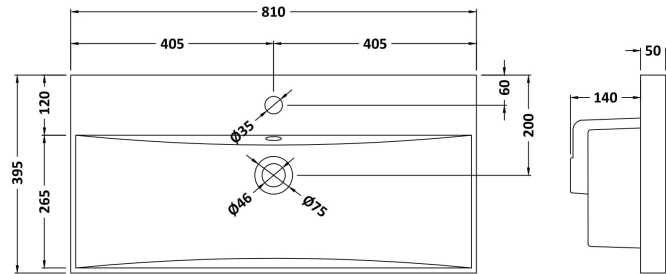

Packaging Dimensions

Height (mm):	835
Width (mm):	832
Depth (mm):	391
Gross Weight (kg):	32

Packaging Data

Box Colour:	Brown Cardboard Box
Box Qty:	1
Label Size:	100 x 50
Label Colour:	White Label
Label Qty:	2

Outer Box Dimensions (If Applicable)

Height (mm):	
Width (mm):	
Depth (mm):	
Gross Weight (kg):	
Barcode:	5056462660776

Product Details

Country of Origin:	United Kingdom
Fitting Instruction:	No
CE Certification:	N/A
FSC Certified Materials:	Yes
Colour:	Electric Blue
Construction Method:	Cam & Wood Dowel
Construction Type:	Rigid
Cabinet Finish:	MFC Smooth Matt
Fascia Finish:	MFC Smooth Matt
Cabinet Thickness (mm):	18
Fascia Thickness (mm):	18
Drawer Included:	Yes
Drawer Type:	80mm High Metal S/C Inc Galler
No of Shelves:	0
Hinge Type:	Not Applicable
Hinge Included:	Not Applicable
Adjustable Legs:	No, Not Required
Fixings Included:	Yes
Handle Style:	Contemporary
Waste Shroud:	Yes
Handle Included:	Yes, Supplied
Handle Type:	D-Shape

Sales Code: NVM035

Description: 800 Thin Edged Basin 1Th

Product Dimensions

Height (mm):	170
Width (mm):	810
Depth (mm):	395
Nett Weight (kg):	14.5

Packaging Dimensions

Height (mm):	190
Width (mm):	830
Depth (mm):	415
Gross Weight (kg):	15

Packaging Data

Box Colour:	Brown Cardboard Box
Box Qty:	1
Label Size:	100 x 50
Label Colour:	White Label
Label Qty:	2

Outer Box Dimensions (If Applicable)

Height (mm):	
Width (mm):	
Depth (mm):	
Gross Weight (kg):	
Barcode:	5056211853435