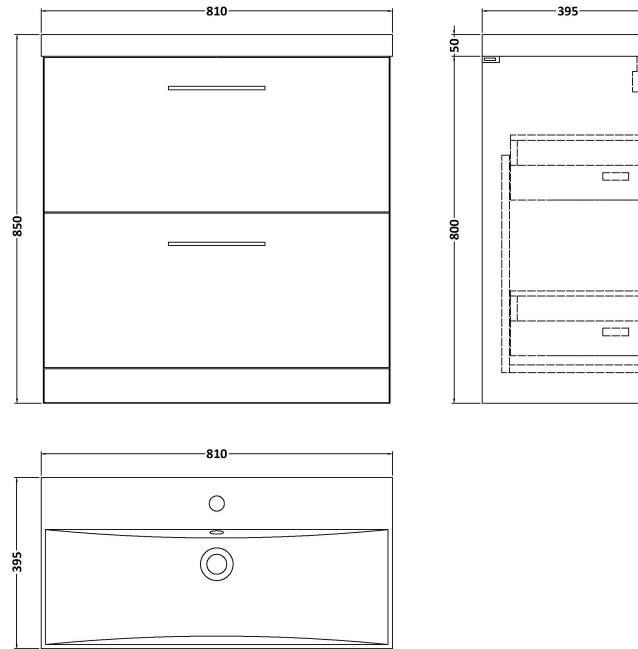

Sales Code: ARN1735D

Description: 800 Fs 2-Drawer Vanity & Basin 3

Packaging Details

Barcode: 5056462667126

Sales Code: NVF1735

Description: 800 Fs 2-Drawer Unit (365 Deep)

Product Dimensions

Height (mm):	800
Width (mm):	800
Depth (mm):	383
Nett Weight (kg):	31.5

Packaging Dimensions

Height (mm):	835
Width (mm):	832
Depth (mm):	391
Gross Weight (kg):	32

Packaging Data

Box Colour:	Brown Cardboard Box
Box Qty:	1
Label Size:	100 x 50
Label Colour:	White Label
Label Qty:	2

Sales Code: NVM035

Description: 800 Thin Edged Basin 1Th

Product Dimensions

Height (mm):	170
Width (mm):	810
Depth (mm):	395
Nett Weight (kg):	14.5

Packaging Dimensions

Height (mm):	190
Width (mm):	830
Depth (mm):	415
Gross Weight (kg):	15

Packaging Data

Box Colour:	Brown Cardboard Box
Box Qty:	1
Label Size:	100 x 50
Label Colour:	White Label
Label Qty:	2

Outer Box Dimensions (If Applicable)

Height (mm):	
Width (mm):	
Depth (mm):	
Gross Weight (kg):	
Barcode:	5056211853435