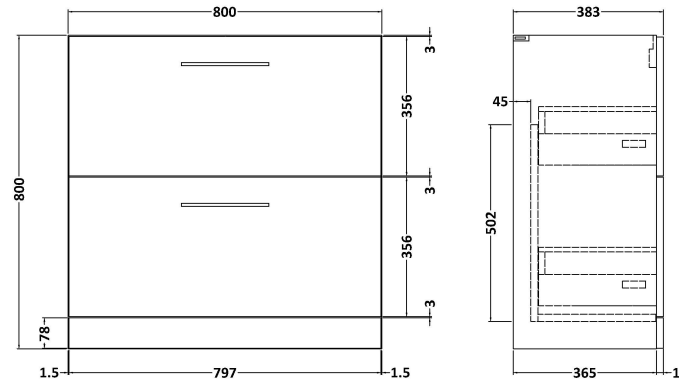

Sales Code: ARN1735D

Description: 800 Fs 2-Drawer Vanity & Basin 3

Packaging Details

Barcode: 5056462667126

Sales Code: NVF1735

Description: 800 Fs 2-Drawer Unit (365 Deep)

Product Dimensions

Height (mm):	800
Width (mm):	800
Depth (mm):	383
Nett Weight (kg):	31.5

Packaging Dimensions

Height (mm):	835
Width (mm):	832
Depth (mm):	391
Gross Weight (kg):	32

Packaging Data

Box Colour:	Brown Cardboard Box
Box Qty:	1
Label Size:	100 x 50
Label Colour:	White Label
Label Qty:	2

Sales Code: NVM035

Description: 800 Thin Edged Basin 1Th

Product Dimensions

Height (mm):	170
Width (mm):	810
Depth (mm):	395
Nett Weight (kg):	14.5

Packaging Dimensions

Height (mm):	190
Width (mm):	830
Depth (mm):	415
Gross Weight (kg):	15

Packaging Data

Box Colour:	Brown Cardboard Box
Box Qty:	1
Label Size:	100 x 50
Label Colour:	White Label
Label Qty:	2

Outer Box Dimensions (If Applicable)

Height (mm):	
Width (mm):	
Depth (mm):	
Gross Weight (kg):	
Barcode:	5056211853435