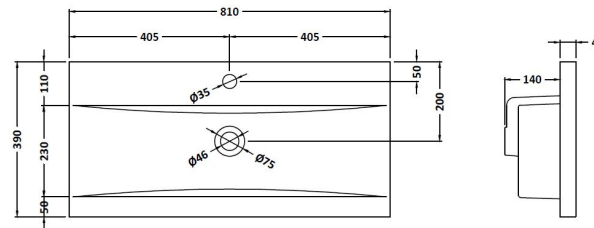

Packaging Dimensions

Height (mm):	835
Width (mm):	832
Depth (mm):	391
Gross Weight (kg):	32

Packaging Data

Box Colour:	Brown Cardboard Box
Box Qty:	1
Label Size:	100 x 50
Label Colour:	White Label
Label Qty:	2

Outer Box Dimensions (If Applicable)

Height (mm):	
Width (mm):	
Depth (mm):	
Gross Weight (kg):	
Barcode:	5056462660776

Product Details

Country of Origin:	United Kingdom
Fitting Instruction:	No
CE Certification:	N/A
FSC Certified Materials:	Yes
Colour:	Electric Blue
Construction Method:	Cam & Wood Dowel
Construction Type:	Rigid
Cabinet Finish:	MFC Smooth Matt
Fascia Finish:	MFC Smooth Matt
Cabinet Thickness (mm):	18
Fascia Thickness (mm):	18
Drawer Included:	Yes
Drawer Type:	80mm High Metal S/C Inc Galler
No of Shelves:	0
Hinge Type:	Not Applicable
Hinge Included:	Not Applicable
Adjustable Legs:	No, Not Required
Fixings Included:	Yes
Handle Style:	Contemporary
Waste Shroud:	Yes
Handle Included:	Yes, Supplied
Handle Type:	D-Shape

Sales Code: NVM015

Description: 800 Mid Edged Basin 1 Th

Product Dimensions

Height (mm):	180
Width (mm):	810
Depth (mm):	390
Nett Weight (kg):	15

Packaging Dimensions

Height (mm):	210
Width (mm):	410
Depth (mm):	830
Gross Weight (kg):	15

Packaging Data

Box Colour:	Brown Cardboard Box
Box Qty:	1
Label Size:	100 x 50
Label Colour:	White Label
Label Qty:	2

Outer Box Dimensions (If Applicable)

Height (mm):	
Width (mm):	
Depth (mm):	
Gross Weight (kg):	
Barcode:	5055369043422