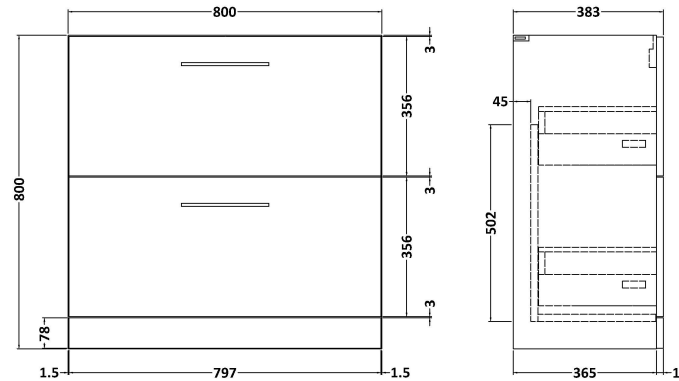

Sales Code: ARN1735A

Description: 800 Fs 2-Drawer Vanity & Basin 1

Packaging Details

Barcode: 5056462667102

Sales Code: NVF1735

Description: 800 Fs 2-Drawer Unit (365 Deep)

Product Dimensions

Height (mm):	800
Width (mm):	800
Depth (mm):	383
Nett Weight (kg):	31.5

Packaging Dimensions

Height (mm):	835
Width (mm):	832
Depth (mm):	391
Gross Weight (kg):	32

Packaging Data

Box Colour:	Brown Cardboard Box
Box Qty:	1
Label Size:	100 x 50
Label Colour:	White Label
Label Qty:	2

Sales Code: NVM015

Description: 800 Mid Edged Basin 1 Th

Product Dimensions

Height (mm):	180
Width (mm):	810
Depth (mm):	390
Nett Weight (kg):	15

Packaging Dimensions

Height (mm):	210
Width (mm):	410
Depth (mm):	830
Gross Weight (kg):	15

Packaging Data

Box Colour:	Brown Cardboard Box
Box Qty:	1
Label Size:	100 x 50
Label Colour:	White Label
Label Qty:	2

Outer Box Dimensions (If Applicable)

Height (mm):	
Width (mm):	
Depth (mm):	
Gross Weight (kg):	
Barcode:	5055369043422