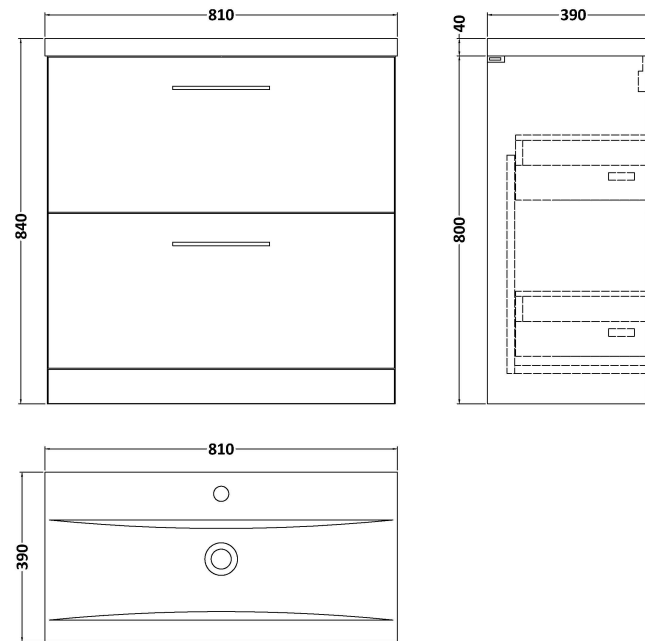

Sales Code: ARN1735A

Description: 800 Fs 2-Drawer Vanity & Basin 1

Packaging Details

Barcode: 5056462667102

Sales Code: NVF1735

Description: 800 Fs 2-Drawer Unit (365 Deep)

Product Dimensions

Height (mm):	800
Width (mm):	800
Depth (mm):	383
Nett Weight (kg):	31.5

Packaging Dimensions

Height (mm):	835
Width (mm):	832
Depth (mm):	391
Gross Weight (kg):	32

Packaging Data

Box Colour:	Brown Cardboard Box
Box Qty:	1
Label Size:	100 x 50
Label Colour:	White Label
Label Qty:	2

Outer Box Dimensions (If Applicable)

Height (mm):	
Width (mm):	
Depth (mm):	
Gross Weight (kg):	
Barcode:	5056462660776

Product Details

Country of Origin:	United Kingdom
Fitting Instruction:	No
CE Certification:	N/A
FSC Certified Materials:	Yes
Colour:	Electric Blue
Construction Method:	Cam & Wood Dowel
Construction Type:	Rigid
Cabinet Finish:	MFC Smooth Matt
Fascia Finish:	MFC Smooth Matt
Cabinet Thickness (mm):	18
Fascia Thickness (mm):	18
Drawer Included:	Yes
Drawer Type:	80mm High Metal S/C Inc Galler
No of Shelves:	0
Hinge Type:	Not Applicable
Hinge Included:	Not Applicable
Adjustable Legs:	No, Not Required
Fixings Included:	Yes
Handle Style:	Contemporary
Waste Shroud:	Yes
Handle Included:	Yes, Supplied
Handle Type:	D-Shape

Sales Code: NVM015

Description: 800 Mid Edged Basin 1 Th

Product Dimensions

Height (mm):	180
Width (mm):	810
Depth (mm):	390
Nett Weight (kg):	15

Packaging Dimensions

Height (mm):	210
Width (mm):	410
Depth (mm):	830
Gross Weight (kg):	15