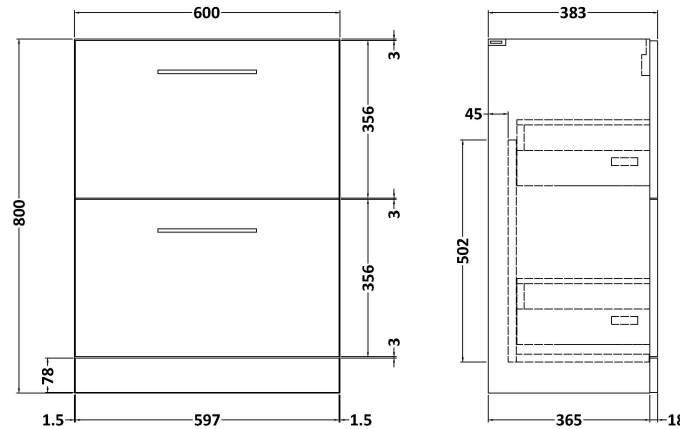

Sales Code: ARN1733D

Description: 600 Fs 2-Drawer Vanity & Basin 3

Packaging Details

Barcode: 5056462666914

Sales Code: NVF1733

Description: 600 Fs 2-Drawer Unit (365 Deep)

Product Dimensions

Height (mm):	800
Width (mm):	600
Depth (mm):	383
Nett Weight (kg):	26

Packaging Dimensions

Height (mm):	835
Width (mm):	632
Depth (mm):	391
Gross Weight (kg):	26.5

Packaging Data

Box Colour:	Brown Cardboard Box
Box Qty:	1
Label Size:	100 x 50
Label Colour:	White Label
Label Qty:	2

Sales Code: NVM033

Description: 600 Thin Edged Basin 1Th

Product Dimensions

Height (mm):	170
Width (mm):	610
Depth (mm):	395
Nett Weight (kg):	11

Packaging Dimensions

Height (mm):	190
Width (mm):	630
Depth (mm):	415
Gross Weight (kg):	11.5

Packaging Data

Box Colour:	Brown Cardboard Box - Printed
Box Qty:	1
Label Size:	100 x 50
Label Colour:	White Label
Label Qty:	2

Outer Box Dimensions (If Applicable)

Height (mm):	
Width (mm):	
Depth (mm):	
Gross Weight (kg):	
Barcode:	5056211853428