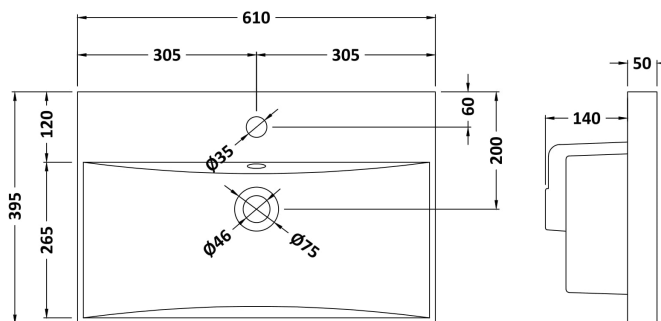

Packaging Dimensions

Height (mm):	835
Width (mm):	632
Depth (mm):	391
Gross Weight (kg):	26.5

Packaging Data

Box Colour:	Brown Cardboard Box
Box Qty:	1
Label Size:	100 x 50
Label Colour:	White Label
Label Qty:	2

Outer Box Dimensions (If Applicable)

Height (mm):	
Width (mm):	
Depth (mm):	
Gross Weight (kg):	
Barcode:	5056462660707

Product Details

Country of Origin:	United Kingdom
Fitting Instruction:	No
CE Certification:	N/A
FSC Certified Materials:	Yes
Colour:	Electric Blue
Construction Method:	Cam & Wood Dowel
Construction Type:	Rigid
Cabinet Finish:	MFC Smooth Matt
Fascia Finish:	MFC Smooth Matt
Cabinet Thickness (mm):	18
Fascia Thickness (mm):	18
Drawer Included:	Yes
Drawer Type:	80mm High Metal S/C Inc Galler
No of Shelves:	0
Hinge Type:	Not Applicable
Hinge Included:	Not Applicable
Adjustable Legs:	No, Not Required
Fixings Included:	Yes
Handle Style:	Contemporary
Waste Shroud:	Yes
Handle Included:	Yes, Supplied
Handle Type:	D-Shape

Sales Code: NVM033

Description: 600 Thin Edged Basin 1Th

Product Dimensions

Height (mm):	170
Width (mm):	610
Depth (mm):	395
Nett Weight (kg):	11

Packaging Dimensions

Height (mm):	190
Width (mm):	630
Depth (mm):	415
Gross Weight (kg):	11.5

Packaging Data

Box Colour:	Brown Cardboard Box - Printed
Box Qty:	1
Label Size:	100 x 50
Label Colour:	White Label
Label Qty:	2

Outer Box Dimensions (If Applicable)

Height (mm):	
Width (mm):	
Depth (mm):	
Gross Weight (kg):	
Barcode:	5056211853428