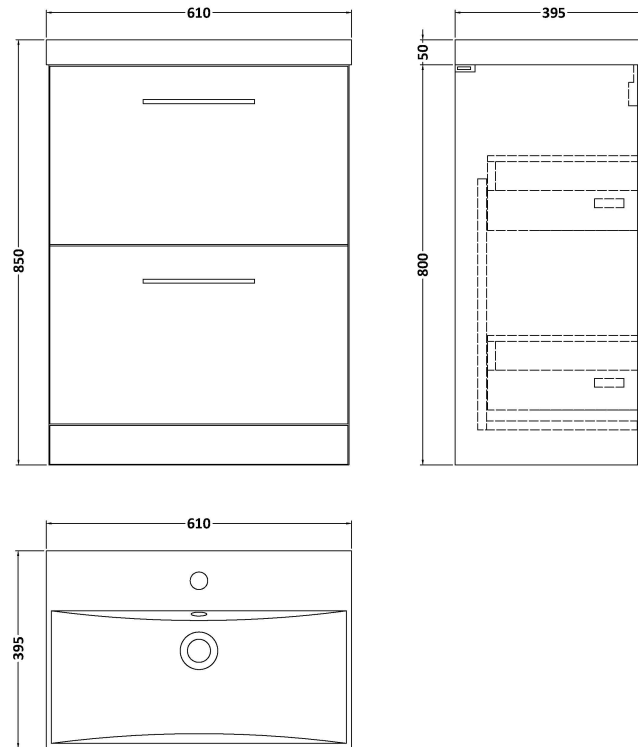

Sales Code: ARN1733D

Description: 600 Fs 2-Drawer Vanity & Basin 3

Packaging Details

Barcode: 5056462666914

Sales Code: NVF1733

Description: 600 Fs 2-Drawer Unit (365 Deep)

Product Dimensions

Height (mm):	800
Width (mm):	600
Depth (mm):	383
Nett Weight (kg):	26

Packaging Dimensions

Height (mm):	835
Width (mm):	632
Depth (mm):	391
Gross Weight (kg):	26.5

Packaging Data

Box Colour:	Brown Cardboard Box
Box Qty:	1
Label Size:	100 x 50
Label Colour:	White Label
Label Qty:	2

Outer Box Dimensions (If Applicable)

Height (mm):	
Width (mm):	
Depth (mm):	
Gross Weight (kg):	
Barcode:	5056462660707

Product Details

Country of Origin:	United Kingdom
Fitting Instruction:	No
CE Certification:	N/A
FSC Certified Materials:	Yes
Colour:	Electric Blue
Construction Method:	Cam & Wood Dowel
Construction Type:	Rigid
Cabinet Finish:	MFC Smooth Matt
Fascia Finish:	MFC Smooth Matt
Cabinet Thickness (mm):	18
Fascia Thickness (mm):	18
Drawer Included:	Yes
Drawer Type:	80mm High Metal S/C Inc Galler
No of Shelves:	0
Hinge Type:	Not Applicable
Hinge Included:	Not Applicable
Adjustable Legs:	No, Not Required
Fixings Included:	Yes
Handle Style:	Contemporary
Waste Shroud:	Yes
Handle Included:	Yes, Supplied
Handle Type:	D-Shape

Sales Code: NVM033

Description: 600 Thin Edged Basin 1Th

Product Dimensions

Height (mm):	170
Width (mm):	610
Depth (mm):	395
Nett Weight (kg):	11

Packaging Dimensions

Height (mm):	190
Width (mm):	630
Depth (mm):	415
Gross Weight (kg):	11.5