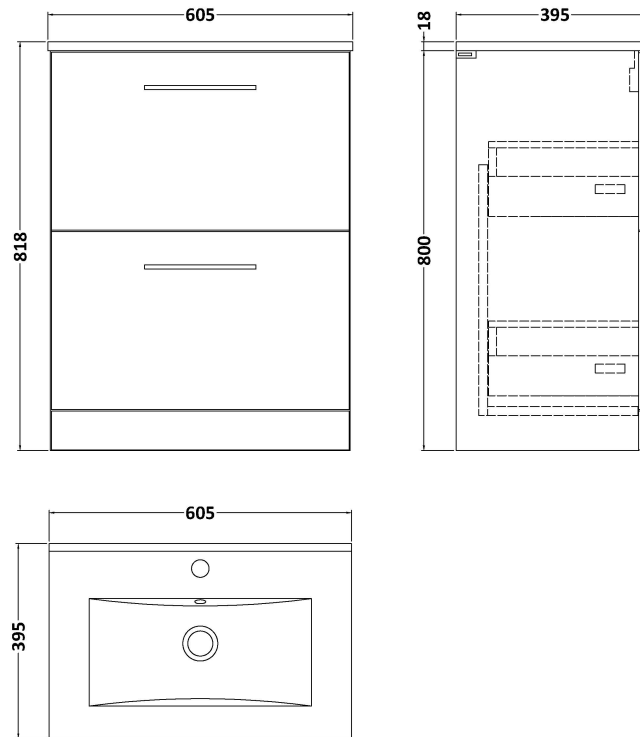

Sales Code: ARN1733B

Description: 600 Fs 2-Drawer Vanity & Basin 2

Packaging Details

Barcode: 5056462666907

Sales Code: NVF1733

Description: 600 Fs 2-Drawer Unit (365 Deep)

Product Dimensions

Height (mm):	800
Width (mm):	600
Depth (mm):	383
Nett Weight (kg):	26

Packaging Dimensions

Height (mm):	835
Width (mm):	632
Depth (mm):	391
Gross Weight (kg):	26.5

Packaging Data

Box Colour:	Brown Cardboard Box
Box Qty:	1
Label Size:	100 x 50
Label Colour:	White Label
Label Qty:	2

Outer Box Dimensions (If Applicable)

Height (mm):	
Width (mm):	
Depth (mm):	
Gross Weight (kg):	
Barcode:	5056462660707

Product Details

Country of Origin:	United Kingdom
Fitting Instruction:	No
CE Certification:	N/A
FSC Certified Materials:	Yes
Colour:	Electric Blue
Construction Method:	Cam & Wood Dowel
Construction Type:	Rigid
Cabinet Finish:	MFC Smooth Matt
Fascia Finish:	MFC Smooth Matt
Cabinet Thickness (mm):	18
Fascia Thickness (mm):	18
Drawer Included:	Yes
Drawer Type:	80mm High Metal S/C Inc Galler
No of Shelves:	0
Hinge Type:	Not Applicable
Hinge Included:	Not Applicable
Adjustable Legs:	No, Not Required
Fixings Included:	Yes
Handle Style:	Contemporary
Waste Shroud:	Yes
Handle Included:	Yes, Supplied
Handle Type:	D-Shape

Sales Code: NVM003

Description: Minimalist Basin 600mm

Product Dimensions

Height (mm):	170
Width (mm):	600
Depth (mm):	390
Nett Weight (kg):	10.76

Packaging Dimensions

Height (mm):	200
Width (mm):	400
Depth (mm):	620
Gross Weight (kg):	10.76