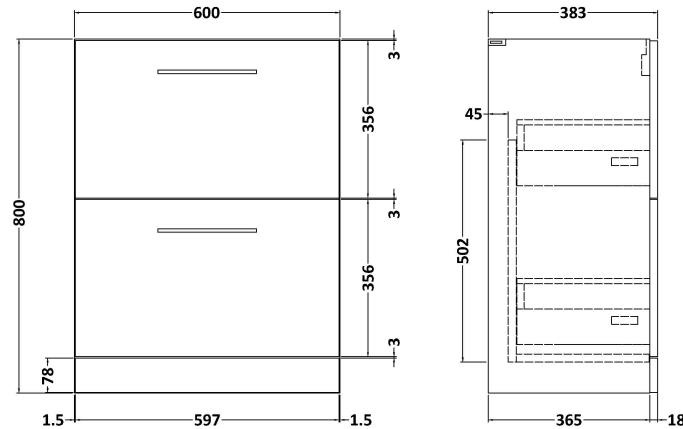

Sales Code: ARN1733B

Description: 600 Fs 2-Drawer Vanity & Basin 2

Packaging Details

Barcode: 5056462666907

Sales Code: NVF1733

Description: 600 Fs 2-Drawer Unit (365 Deep)

Product Dimensions

Height (mm):	800
Width (mm):	600
Depth (mm):	383
Nett Weight (kg):	26

Packaging Dimensions

Height (mm):	835
Width (mm):	632
Depth (mm):	391
Gross Weight (kg):	26.5

Packaging Data

Box Colour:	Brown Cardboard Box
Box Qty:	1
Label Size:	100 x 50
Label Colour:	White Label
Label Qty:	2

Outer Box Dimensions (If Applicable)

Height (mm):	
Width (mm):	
Depth (mm):	
Gross Weight (kg):	
Barcode:	5056462660707

Product Details

Country of Origin:	United Kingdom
Fitting Instruction:	No
CE Certification:	N/A
FSC Certified Materials:	Yes
Colour:	Electric Blue
Construction Method:	Cam & Wood Dowel
Construction Type:	Rigid
Cabinet Finish:	MFC Smooth Matt
Fascia Finish:	MFC Smooth Matt
Cabinet Thickness (mm):	18
Fascia Thickness (mm):	18
Drawer Included:	Yes
Drawer Type:	80mm High Metal S/C Inc Galler
No of Shelves:	0
Hinge Type:	Not Applicable
Hinge Included:	Not Applicable
Adjustable Legs:	No, Not Required
Fixings Included:	Yes
Handle Style:	Contemporary
Waste Shroud:	Yes
Handle Included:	Yes, Supplied
Handle Type:	D-Shape

Sales Code: NVM003

Description: Minimalist Basin 600mm

Product Dimensions

Height (mm):	170
Width (mm):	600
Depth (mm):	390
Nett Weight (kg):	10.76

Packaging Dimensions

Height (mm):	200
Width (mm):	400
Depth (mm):	620
Gross Weight (kg):	10.76