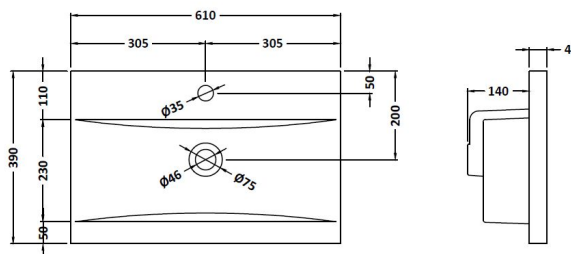

Packaging Dimensions

Height (mm):	835
Width (mm):	632
Depth (mm):	391
Gross Weight (kg):	26.5

Packaging Data

Box Colour:	Brown Cardboard Box
Box Qty:	1
Label Size:	100 x 50
Label Colour:	White Label
Label Qty:	2

Outer Box Dimensions (If Applicable)

Height (mm):	
Width (mm):	
Depth (mm):	
Gross Weight (kg):	
Barcode:	5056462660707

Product Details

Country of Origin:	United Kingdom
Fitting Instruction:	No
CE Certification:	N/A
FSC Certified Materials:	Yes
Colour:	Electric Blue
Construction Method:	Cam & Wood Dowel
Construction Type:	Rigid
Cabinet Finish:	MFC Smooth Matt
Fascia Finish:	MFC Smooth Matt
Cabinet Thickness (mm):	18
Fascia Thickness (mm):	18
Drawer Included:	Yes
Drawer Type:	80mm High Metal S/C Inc Galler
No of Shelves:	0
Hinge Type:	Not Applicable
Hinge Included:	Not Applicable
Adjustable Legs:	No, Not Required
Fixings Included:	Yes
Handle Style:	Contemporary
Waste Shroud:	Yes
Handle Included:	Yes, Supplied
Handle Type:	D-Shape

Sales Code: NVM013

Description: 600 Mid-Edged Basin 1 Th

Product Dimensions

Height (mm):	180
Width (mm):	610
Depth (mm):	390
Nett Weight (kg):	11

Packaging Dimensions

Height (mm):	200
Width (mm):	410
Depth (mm):	630
Gross Weight (kg):	11

Packaging Data

Box Colour:	Brown Cardboard Box - Printed
Box Qty:	1
Label Size:	100 x 50
Label Colour:	White Label
Label Qty:	2

Outer Box Dimensions (If Applicable)

Height (mm):	
Width (mm):	
Depth (mm):	
Gross Weight (kg):	
Barcode:	5055369043415