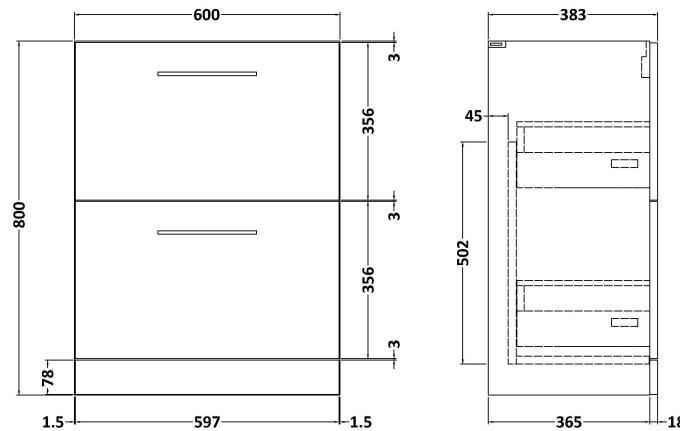

Sales Code: ARN1733A

Description: 600 Fs 2-Drawer Vanity & Basin 1

Packaging Details

Barcode: 5056462666891

Sales Code: NVF1733

Description: 600 Fs 2-Drawer Unit (365 Deep)

Product Dimensions

Height (mm):	800
Width (mm):	600
Depth (mm):	383
Nett Weight (kg):	26

Packaging Dimensions

Height (mm):	835
Width (mm):	632
Depth (mm):	391
Gross Weight (kg):	26.5

Packaging Data

Box Colour:	Brown Cardboard Box
Box Qty:	1
Label Size:	100 x 50
Label Colour:	White Label
Label Qty:	2

Outer Box Dimensions (If Applicable)

Height (mm):	
Width (mm):	
Depth (mm):	
Gross Weight (kg):	
Barcode:	5056462660707

Product Details

Country of Origin:	United Kingdom
Fitting Instruction:	No
CE Certification:	N/A
FSC Certified Materials:	Yes
Colour:	Electric Blue
Construction Method:	Cam & Wood Dowel
Construction Type:	Rigid
Cabinet Finish:	MFC Smooth Matt
Fascia Finish:	MFC Smooth Matt
Cabinet Thickness (mm):	18
Fascia Thickness (mm):	18
Drawer Included:	Yes
Drawer Type:	80mm High Metal S/C Inc Galler
No of Shelves:	0
Hinge Type:	Not Applicable
Hinge Included:	Not Applicable
Adjustable Legs:	No, Not Required
Fixings Included:	Yes
Handle Style:	Contemporary
Waste Shroud:	Yes
Handle Included:	Yes, Supplied
Handle Type:	D-Shape

Sales Code: NVM013

Description: 600 Mid-Edged Basin 1 Th

Product Dimensions

Height (mm):	180
Width (mm):	610
Depth (mm):	390
Nett Weight (kg):	11

Packaging Dimensions

Height (mm):	200
Width (mm):	410
Depth (mm):	630
Gross Weight (kg):	11