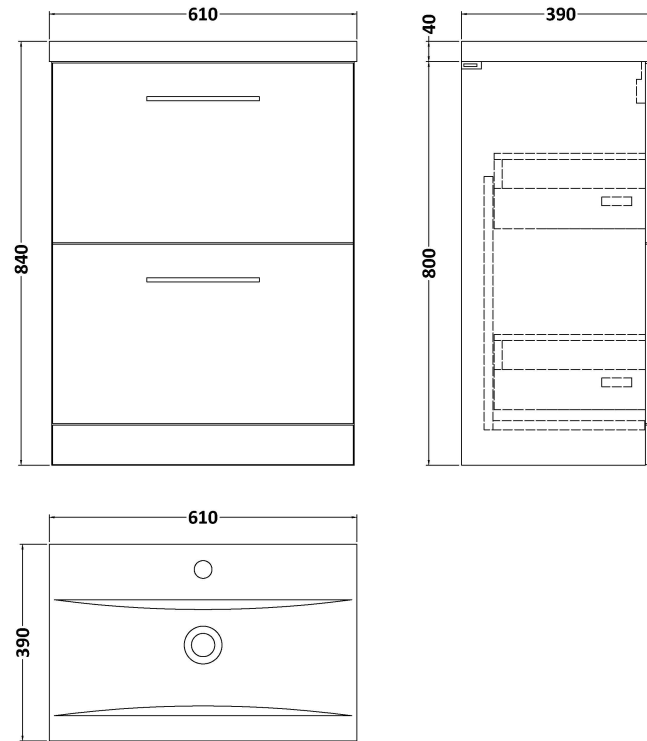

Sales Code: ARN1733A

Description: 600 Fs 2-Drawer Vanity & Basin 1

Packaging Details

Barcode: 5056462666891

Sales Code: NVF1733

Description: 600 Fs 2-Drawer Unit (365 Deep)

Product Dimensions

Height (mm):	800
Width (mm):	600
Depth (mm):	383
Nett Weight (kg):	26

Packaging Dimensions

Height (mm):	835
Width (mm):	632
Depth (mm):	391
Gross Weight (kg):	26.5

Packaging Data

Box Colour:	Brown Cardboard Box
Box Qty:	1
Label Size:	100 x 50
Label Colour:	White Label
Label Qty:	2

Outer Box Dimensions (If Applicable)

Height (mm):	
Width (mm):	
Depth (mm):	
Gross Weight (kg):	
Barcode:	5056462660707

Product Details

Country of Origin:	United Kingdom
Fitting Instruction:	No
CE Certification:	N/A
FSC Certified Materials:	Yes
Colour:	Electric Blue
Construction Method:	Cam & Wood Dowel
Construction Type:	Rigid
Cabinet Finish:	MFC Smooth Matt
Fascia Finish:	MFC Smooth Matt
Cabinet Thickness (mm):	18
Fascia Thickness (mm):	18
Drawer Included:	Yes
Drawer Type:	80mm High Metal S/C Inc Galler
No of Shelves:	0
Hinge Type:	Not Applicable
Hinge Included:	Not Applicable
Adjustable Legs:	No, Not Required
Fixings Included:	Yes
Handle Style:	Contemporary
Waste Shroud:	Yes
Handle Included:	Yes, Supplied
Handle Type:	D-Shape

Sales Code: NVM013

Description: 600 Mid-Edged Basin 1 Th

Product Dimensions

Height (mm):	180
Width (mm):	610
Depth (mm):	390
Nett Weight (kg):	11

Packaging Dimensions

Height (mm):	200
Width (mm):	410
Depth (mm):	630
Gross Weight (kg):	11