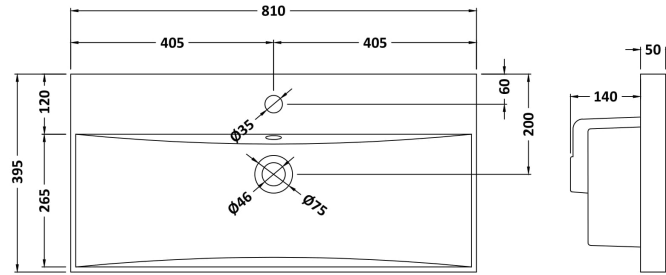

Packaging Dimensions

Height (mm):	560
Width (mm):	820
Depth (mm):	405
Gross Weight (kg):	34

Packaging Data

Box Colour:	Brown Cardboard Box
Box Qty:	1
Label Size:	100 x 50
Label Colour:	White Label
Label Qty:	2

Outer Box Dimensions (If Applicable)

Height (mm):	
Width (mm):	
Depth (mm):	
Gross Weight (kg):	
Barcode:	5056462658100

Product Details

Country of Origin:	China
Fitting Instruction:	No
CE Certification:	N/A
FSC Certified Materials:	Yes
Colour:	Electric Blue
Construction Method:	Cam & Wood Dowel
Construction Type:	Rigid
Cabinet Finish:	MFC Smooth Matt
Fascia Finish:	MFC Smooth Matt
Cabinet Thickness (mm):	18
Fascia Thickness (mm):	18
Drawer Included:	Yes
Drawer Type:	80mm High Metal S/C Inc Galler
No of Shelves:	0
Hinge Type:	Not Applicable
Hinge Included:	Not Applicable
Adjustable Legs:	No, Not Required
Fixings Included:	Yes
Handle Style:	Contemporary
Waste Shroud:	Yes
Handle Included:	Yes, Supplied
Handle Type:	D-Shape

Sales Code: NVM035

Description: 800 Thin Edged Basin 1Th

Product Dimensions

Height (mm):	170
Width (mm):	810
Depth (mm):	395
Nett Weight (kg):	14.5

Packaging Dimensions

Height (mm):	190
Width (mm):	830
Depth (mm):	415
Gross Weight (kg):	15

Packaging Data

Box Colour:	Brown Cardboard Box
Box Qty:	1
Label Size:	100 x 50
Label Colour:	White Label
Label Qty:	2

Outer Box Dimensions (If Applicable)

Height (mm):	
Width (mm):	
Depth (mm):	
Gross Weight (kg):	
Barcode:	5056211853435