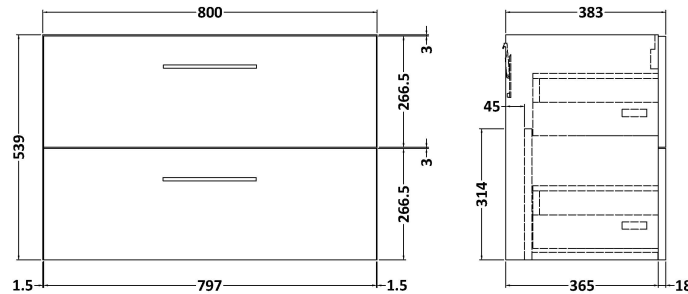

Sales Code: ARN1726D

Description: 800 Wh 2-Drawer Vanity & Basin 3

Packaging Details

Barcode: 5056462669403

Sales Code: NVF1726

Description: 800 Wh 2-Drawer Unit (365 Deep)

Product Dimensions

Height (mm):	539
Width (mm):	800
Depth (mm):	383
Nett Weight (kg):	33.5

Packaging Dimensions

Height (mm):	560
Width (mm):	820
Depth (mm):	405
Gross Weight (kg):	34

Packaging Data

Box Colour:	Brown Cardboard Box
Box Qty:	1
Label Size:	100 x 50
Label Colour:	White Label
Label Qty:	2

Sales Code: NVM035

Description: 800 Thin Edged Basin 1Th

Product Dimensions

Height (mm):	170
Width (mm):	810
Depth (mm):	395
Nett Weight (kg):	14.5

Packaging Dimensions

Height (mm):	190
Width (mm):	830
Depth (mm):	415
Gross Weight (kg):	15

Packaging Data

Box Colour:	Brown Cardboard Box
Box Qty:	1
Label Size:	100 x 50
Label Colour:	White Label
Label Qty:	2

Outer Box Dimensions (If Applicable)

Height (mm):	
Width (mm):	
Depth (mm):	
Gross Weight (kg):	
Barcode:	5056211853435