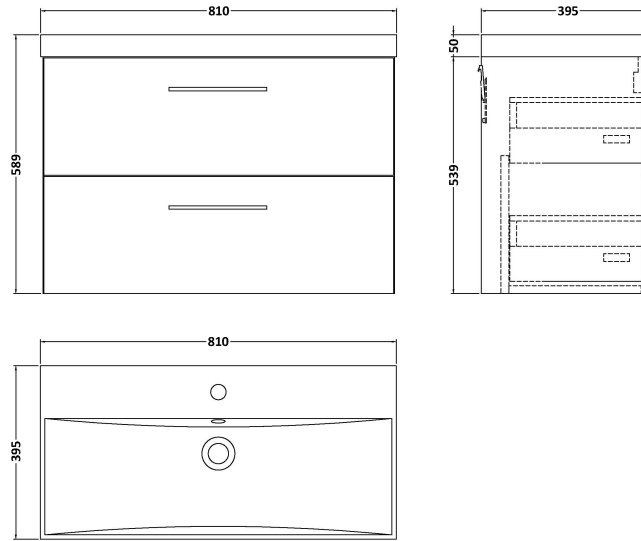

Sales Code: ARN1726D

Description: 800 Wh 2-Drawer Vanity & Basin 3

Packaging Details

Barcode: 5056462669403

Sales Code: NVF1726

Description: 800 Wh 2-Drawer Unit (365 Deep)

Product Dimensions

Height (mm):	539
Width (mm):	800
Depth (mm):	383
Nett Weight (kg):	33.5

Packaging Dimensions

Height (mm):	560
Width (mm):	820
Depth (mm):	405
Gross Weight (kg):	34

Packaging Data

Box Colour:	Brown Cardboard Box
Box Qty:	1
Label Size:	100 x 50
Label Colour:	White Label
Label Qty:	2

Outer Box Dimensions (If Applicable)

Height (mm):	
Width (mm):	
Depth (mm):	
Gross Weight (kg):	
Barcode:	5056462658100

Product Details

Country of Origin:	China
Fitting Instruction:	No
CE Certification:	N/A
FSC Certified Materials:	Yes
Colour:	Electric Blue
Construction Method:	Cam & Wood Dowel
Construction Type:	Rigid
Cabinet Finish:	MFC Smooth Matt
Fascia Finish:	MFC Smooth Matt
Cabinet Thickness (mm):	18
Fascia Thickness (mm):	18
Drawer Included:	Yes
Drawer Type:	80mm High Metal S/C Inc Galler
No of Shelves:	0
Hinge Type:	Not Applicable
Hinge Included:	Not Applicable
Adjustable Legs:	No, Not Required
Fixings Included:	Yes
Handle Style:	Contemporary
Waste Shroud:	Yes
Handle Included:	Yes, Supplied
Handle Type:	D-Shape

Sales Code: NVM035

Description: 800 Thin Edged Basin 1Th

Product Dimensions

Height (mm):	170
Width (mm):	810
Depth (mm):	395
Nett Weight (kg):	14.5

Packaging Dimensions

Height (mm):	190
Width (mm):	830
Depth (mm):	415
Gross Weight (kg):	15