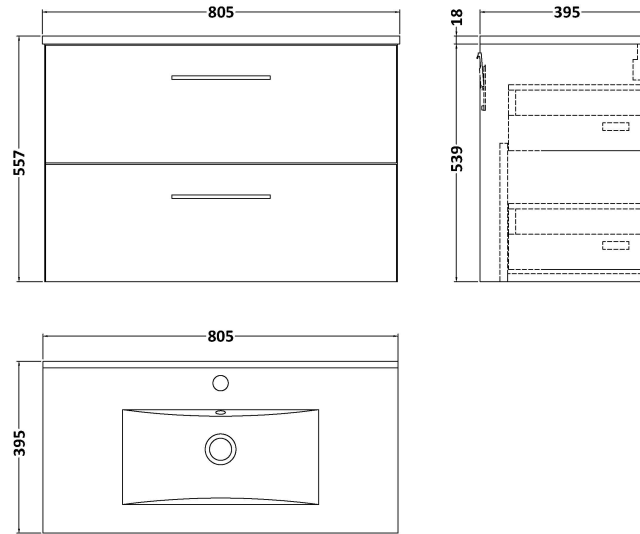

Sales Code: ARN1726B

Description: 800 Wh 2-Drawer Vanity & Basin 2

Packaging Details

Barcode: 5056462669397

Sales Code: NVF1726

Description: 800 Wh 2-Drawer Unit (365 Deep)

Product Dimensions

Height (mm):	539
Width (mm):	800
Depth (mm):	383
Nett Weight (kg):	33.5

Packaging Dimensions

Height (mm):	560
Width (mm):	820
Depth (mm):	405
Gross Weight (kg):	34

Packaging Data

Box Colour:	Brown Cardboard Box
Box Qty:	1
Label Size:	100 x 50
Label Colour:	White Label
Label Qty:	2

Outer Box Dimensions (If Applicable)

Height (mm):	
Width (mm):	
Depth (mm):	
Gross Weight (kg):	
Barcode:	5056462658100

Product Details

Country of Origin:	China
Fitting Instruction:	No
CE Certification:	N/A
FSC Certified Materials:	Yes
Colour:	Electric Blue
Construction Method:	Cam & Wood Dowel
Construction Type:	Rigid
Cabinet Finish:	MFC Smooth Matt
Fascia Finish:	MFC Smooth Matt
Cabinet Thickness (mm):	18
Fascia Thickness (mm):	18
Drawer Included:	Yes
Drawer Type:	80mm High Metal S/C Inc Galler
No of Shelves:	0
Hinge Type:	Not Applicable
Hinge Included:	Not Applicable
Adjustable Legs:	No, Not Required
Fixings Included:	Yes
Handle Style:	Contemporary
Waste Shroud:	Yes
Handle Included:	Yes, Supplied
Handle Type:	D-Shape

Sales Code: NVM005

Description: Minimalist Basin 800mm

Product Dimensions

Height (mm):	170
Width (mm):	800
Depth (mm):	390
Nett Weight (kg):	16.9

Packaging Dimensions

Height (mm):	400
Width (mm):	820
Depth (mm):	200
Gross Weight (kg):	16.9