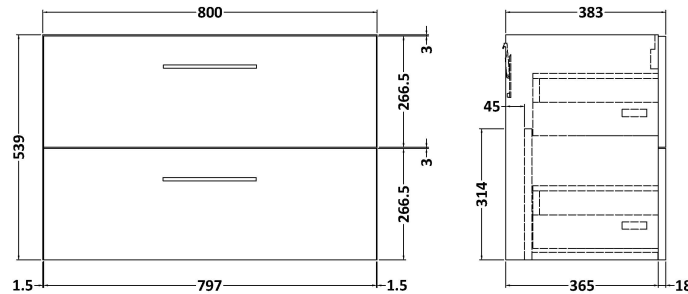

Sales Code: ARN1726B

Description: 800 Wh 2-Drawer Vanity & Basin 2

Packaging Details

Barcode: 5056462669397

Sales Code: NVF1726

Description: 800 Wh 2-Drawer Unit (365 Deep)

Product Dimensions

Height (mm):	539
Width (mm):	800
Depth (mm):	383
Nett Weight (kg):	33.5

Packaging Dimensions

Height (mm):	560
Width (mm):	820
Depth (mm):	405
Gross Weight (kg):	34

Packaging Data

Box Colour:	Brown Cardboard Box
Box Qty:	1
Label Size:	100 x 50
Label Colour:	White Label
Label Qty:	2

Outer Box Dimensions (If Applicable)

Height (mm):	
Width (mm):	
Depth (mm):	
Gross Weight (kg):	
Barcode:	5056462658100

Product Details

Country of Origin:	China
Fitting Instruction:	No
CE Certification:	N/A
FSC Certified Materials:	Yes
Colour:	Electric Blue
Construction Method:	Cam & Wood Dowel
Construction Type:	Rigid
Cabinet Finish:	MFC Smooth Matt
Fascia Finish:	MFC Smooth Matt
Cabinet Thickness (mm):	18
Fascia Thickness (mm):	18
Drawer Included:	Yes
Drawer Type:	80mm High Metal S/C Inc Galler
No of Shelves:	0
Hinge Type:	Not Applicable
Hinge Included:	Not Applicable
Adjustable Legs:	No, Not Required
Fixings Included:	Yes
Handle Style:	Contemporary
Waste Shroud:	Yes
Handle Included:	Yes, Supplied
Handle Type:	D-Shape

Sales Code: NVM005

Description: Minimalist Basin 800mm

Product Dimensions

Height (mm):	170
Width (mm):	800
Depth (mm):	390
Nett Weight (kg):	16.9

Packaging Dimensions

Height (mm):	400
Width (mm):	820
Depth (mm):	200
Gross Weight (kg):	16.9