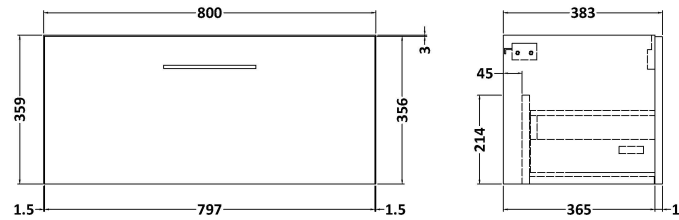

Sales Code: ARN1725W

Description: 800 Wh 1-Drawer Vanity & Worktop

Packaging Details

Barcode: 5056462668994

Sales Code: NVF1725

Description: 800 Single Drawer Unit (365 Deep)

Product Dimensions

Height (mm):	359
Width (mm):	800
Depth (mm):	383
Nett Weight (kg):	17

Packaging Dimensions

Height (mm):	391
Width (mm):	832
Depth (mm):	391
Gross Weight (kg):	17.5

Packaging Data

Box Colour:	Brown Cardboard Box
Box Qty:	1
Label Size:	100 x 50
Label Colour:	White Label
Label Qty:	2

Outer Box Dimensions (If Applicable)

Height (mm):	
Width (mm):	
Depth (mm):	
Gross Weight (kg):	
Barcode:	5056462660912

Product Details

Country of Origin:	United Kingdom
Fitting Instruction:	No
CE Certification:	N/A
FSC Certified Materials:	Yes
Colour:	Electric Blue
Construction Method:	Cam & Wood Dowel
Construction Type:	Rigid
Cabinet Finish:	MFC Smooth Matt
Fascia Finish:	MFC Smooth Matt
Cabinet Thickness (mm):	18
Fascia Thickness (mm):	18
Drawer Included:	Yes
Drawer Type:	80mm High Metal S/C Inc Galler
No of Shelves:	0
Hinge Type:	Not Applicable
Hinge Included:	Not Applicable
Adjustable Legs:	No, Not Required
Fixings Included:	Yes
Handle Style:	Contemporary
Waste Shroud:	Yes
Handle Included:	Yes, Supplied
Handle Type:	D-Shape

Sales Code: MWD1780

Description: 800 Worktop (805X390x18mm)

Product Dimensions

Height (mm):	18
Width (mm):	805
Depth (mm):	390
Nett Weight (kg):	3.5

Packaging Dimensions

Height (mm):	25
Width (mm):	825
Depth (mm):	410
Gross Weight (kg):	3.5