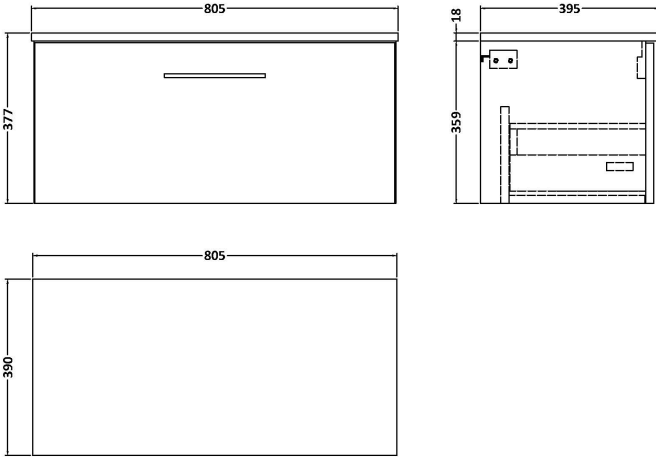

Sales Code: ARN1725W

Description: 800 Wh 1-Drawer Vanity & Worktop

Packaging Details

Barcode: 5056462668994

Sales Code: NVF1725

Description: 800 Single Drawer Unit (365 Deep)

Product Dimensions

Height (mm):	359
Width (mm):	800
Depth (mm):	383
Nett Weight (kg):	17

Packaging Dimensions

Height (mm):	391
Width (mm):	832
Depth (mm):	391
Gross Weight (kg):	17.5

Packaging Data

Box Colour:	Brown Cardboard Box
Box Qty:	1
Label Size:	100 x 50
Label Colour:	White Label
Label Qty:	2

Outer Box Dimensions (If Applicable)

Height (mm):	
Width (mm):	
Depth (mm):	
Gross Weight (kg):	
Barcode:	5056462660912

Product Details

Country of Origin:	United Kingdom
Fitting Instruction:	No
CE Certification:	N/A
FSC Certified Materials:	Yes
Colour:	Electric Blue
Construction Method:	Cam & Wood Dowel
Construction Type:	Rigid
Cabinet Finish:	MFC Smooth Matt
Fascia Finish:	MFC Smooth Matt
Cabinet Thickness (mm):	18
Fascia Thickness (mm):	18
Drawer Included:	Yes
Drawer Type:	80mm High Metal S/C Inc Galler
No of Shelves:	0
Hinge Type:	Not Applicable
Hinge Included:	Not Applicable
Adjustable Legs:	No, Not Required
Fixings Included:	Yes
Handle Style:	Contemporary
Waste Shroud:	Yes
Handle Included:	Yes, Supplied
Handle Type:	D-Shape

Sales Code: MWD1780

Description: 800 Worktop (805X390x18mm)

Product Dimensions

Height (mm):	18
Width (mm):	805
Depth (mm):	390
Nett Weight (kg):	3.5

Packaging Dimensions

Height (mm):	25
Width (mm):	825
Depth (mm):	410
Gross Weight (kg):	3.5