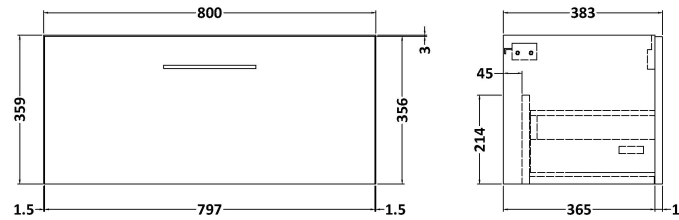

Sales Code: ARN1725B

Description: 800 Wh 1-Drawer Vanity & Basin 2

Packaging Details

Barcode: 5056462668970

Sales Code: NVF1725

Description: 800 Single Drawer Unit (365 Deep)

Product Dimensions

Height (mm):	359
Width (mm):	800
Depth (mm):	383
Nett Weight (kg):	17

Packaging Dimensions

Height (mm):	391
Width (mm):	832
Depth (mm):	391
Gross Weight (kg):	17.5

Packaging Data

Box Colour:	Brown Cardboard Box
Box Qty:	1
Label Size:	100 x 50
Label Colour:	White Label
Label Qty:	2

Sales Code: NVM005

Description: Minimalist Basin 800mm

Product Dimensions

Height (mm):	170
Width (mm):	800
Depth (mm):	390
Nett Weight (kg):	16.9

Packaging Dimensions

Height (mm):	400
Width (mm):	820
Depth (mm):	200
Gross Weight (kg):	16.9

Packaging Data

Box Colour:	Brown Cardboard Box - Printed
Box Qty:	1
Label Size:	100 x 50
Label Colour:	White Label
Label Qty:	2

Outer Box Dimensions (If Applicable)

Height (mm):	
Width (mm):	
Depth (mm):	
Gross Weight (kg):	
Barcode:	5055146194675