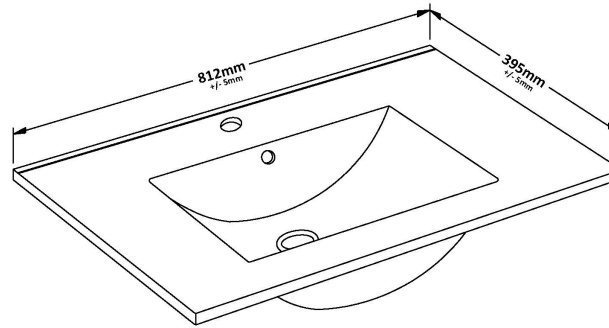

Packaging Dimensions

Height (mm):	391
Width (mm):	832
Depth (mm):	391
Gross Weight (kg):	17.5

Packaging Data

Box Colour:	Brown Cardboard Box
Box Qty:	1
Label Size:	100 x 50
Label Colour:	White Label
Label Qty:	2

Outer Box Dimensions (If Applicable)

Height (mm):	
Width (mm):	
Depth (mm):	
Gross Weight (kg):	
Barcode:	5056462660912

Product Details

Country of Origin:	United Kingdom
Fitting Instruction:	No
CE Certification:	N/A
FSC Certified Materials:	Yes
Colour:	Electric Blue
Construction Method:	Cam & Wood Dowel
Construction Type:	Rigid
Cabinet Finish:	MFC Smooth Matt
Fascia Finish:	MFC Smooth Matt
Cabinet Thickness (mm):	18
Fascia Thickness (mm):	18
Drawer Included:	Yes
Drawer Type:	80mm High Metal S/C Inc Galler
No of Shelves:	0
Hinge Type:	Not Applicable
Hinge Included:	Not Applicable
Adjustable Legs:	No, Not Required
Fixings Included:	Yes
Handle Style:	Contemporary
Waste Shroud:	Yes
Handle Included:	Yes, Supplied
Handle Type:	D-Shape

Sales Code: NVM005

Description: Minimalist Basin 800mm

Product Dimensions

Height (mm):	170
Width (mm):	800
Depth (mm):	390
Nett Weight (kg):	16.9

Packaging Dimensions

Height (mm):	400
Width (mm):	820
Depth (mm):	200
Gross Weight (kg):	16.9

Packaging Data

Box Colour:	Brown Cardboard Box - Printed
Box Qty:	1
Label Size:	100 x 50
Label Colour:	White Label
Label Qty:	2

Outer Box Dimensions (If Applicable)

Height (mm):	
Width (mm):	
Depth (mm):	
Gross Weight (kg):	
Barcode:	5055146194675