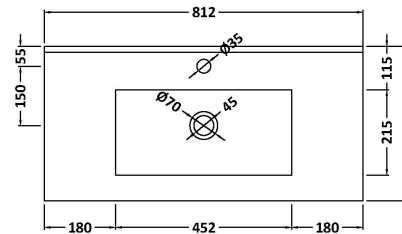

Packaging Dimensions

Height (mm):	391
Width (mm):	832
Depth (mm):	391
Gross Weight (kg):	17.5

Packaging Data

Box Colour:	Brown Cardboard Box
Box Qty:	1
Label Size:	100 x 50
Label Colour:	White Label
Label Qty:	2

Outer Box Dimensions (If Applicable)

Height (mm):	
Width (mm):	
Depth (mm):	
Gross Weight (kg):	
Barcode:	5056462660912

Product Details

Country of Origin:	United Kingdom
Fitting Instruction:	No
CE Certification:	N/A
FSC Certified Materials:	Yes
Colour:	Electric Blue
Construction Method:	Cam & Wood Dowel
Construction Type:	Rigid
Cabinet Finish:	MFC Smooth Matt
Fascia Finish:	MFC Smooth Matt
Cabinet Thickness (mm):	18
Fascia Thickness (mm):	18
Drawer Included:	Yes
Drawer Type:	80mm High Metal S/C Inc Galler
No of Shelves:	0
Hinge Type:	Not Applicable
Hinge Included:	Not Applicable
Adjustable Legs:	No, Not Required
Fixings Included:	Yes
Handle Style:	Contemporary
Waste Shroud:	Yes
Handle Included:	Yes, Supplied
Handle Type:	D-Shape

Sales Code: NVM005

Description: Minimalist Basin 800mm

Product Dimensions

Height (mm):	170
Width (mm):	800
Depth (mm):	390
Nett Weight (kg):	16.9

Packaging Dimensions

Height (mm):	400
Width (mm):	820
Depth (mm):	200
Gross Weight (kg):	16.9

Packaging Data

Box Colour:	Brown Cardboard Box - Printed
Box Qty:	1
Label Size:	100 x 50
Label Colour:	White Label
Label Qty:	2

Outer Box Dimensions (If Applicable)

Height (mm):	
Width (mm):	
Depth (mm):	
Gross Weight (kg):	
Barcode:	5055146194675