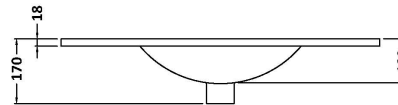

Packaging Dimensions

Height (mm):	391
Width (mm):	832
Depth (mm):	391
Gross Weight (kg):	17.5

Packaging Data

Box Colour:	Brown Cardboard Box
Box Qty:	1
Label Size:	100 x 50
Label Colour:	White Label
Label Qty:	2

Outer Box Dimensions (If Applicable)

Height (mm):	
Width (mm):	
Depth (mm):	
Gross Weight (kg):	
Barcode:	5056462660912

Product Details

Country of Origin:	United Kingdom
Fitting Instruction:	No
CE Certification:	N/A
FSC Certified Materials:	Yes
Colour:	Electric Blue
Construction Method:	Cam & Wood Dowel
Construction Type:	Rigid
Cabinet Finish:	MFC Smooth Matt
Fascia Finish:	MFC Smooth Matt
Cabinet Thickness (mm):	18
Fascia Thickness (mm):	18
Drawer Included:	Yes
Drawer Type:	80mm High Metal S/C Inc Galler
No of Shelves:	0
Hinge Type:	Not Applicable
Hinge Included:	Not Applicable
Adjustable Legs:	No, Not Required
Fixings Included:	Yes
Handle Style:	Contemporary
Waste Shroud:	Yes
Handle Included:	Yes, Supplied
Handle Type:	D-Shape

Sales Code: NVM005

Description: Minimalist Basin 800mm

Product Dimensions

Height (mm):	170
Width (mm):	800
Depth (mm):	390
Nett Weight (kg):	16.9

Packaging Dimensions

Height (mm):	400
Width (mm):	820
Depth (mm):	200
Gross Weight (kg):	16.9

Packaging Data

Box Colour:	Brown Cardboard Box - Printed
Box Qty:	1
Label Size:	100 x 50
Label Colour:	White Label
Label Qty:	2

Outer Box Dimensions (If Applicable)

Height (mm):	
Width (mm):	
Depth (mm):	
Gross Weight (kg):	
Barcode:	5055146194675