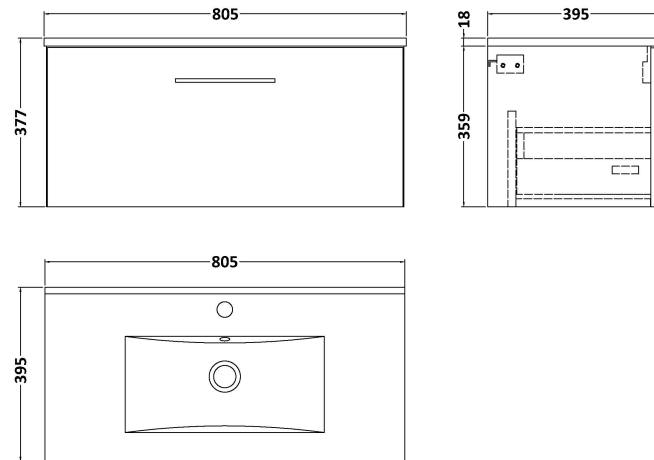

Sales Code: ARN1725B

Description: 800 Wh 1-Drawer Vanity & Basin 2

Packaging Details

Barcode: 5056462668970

Sales Code: NVF1725

Description: 800 Single Drawer Unit (365 Deep)

Product Dimensions

Height (mm):	359
Width (mm):	800
Depth (mm):	383
Nett Weight (kg):	17

Packaging Dimensions

Height (mm):	391
Width (mm):	832
Depth (mm):	391
Gross Weight (kg):	17.5

Packaging Data

Box Colour:	Brown Cardboard Box
Box Qty:	1
Label Size:	100 x 50
Label Colour:	White Label
Label Qty:	2

Outer Box Dimensions (If Applicable)

Height (mm):	
Width (mm):	
Depth (mm):	
Gross Weight (kg):	
Barcode:	5056462660912

Product Details

Country of Origin:	United Kingdom
Fitting Instruction:	No
CE Certification:	N/A
FSC Certified Materials:	Yes
Colour:	Electric Blue
Construction Method:	Cam & Wood Dowel
Construction Type:	Rigid
Cabinet Finish:	MFC Smooth Matt
Fascia Finish:	MFC Smooth Matt
Cabinet Thickness (mm):	18
Fascia Thickness (mm):	18
Drawer Included:	Yes
Drawer Type:	80mm High Metal S/C Inc Galler
No of Shelves:	0
Hinge Type:	Not Applicable
Hinge Included:	Not Applicable
Adjustable Legs:	No, Not Required
Fixings Included:	Yes
Handle Style:	Contemporary
Waste Shroud:	Yes
Handle Included:	Yes, Supplied
Handle Type:	D-Shape

Sales Code: NVM005

Description: Minimalist Basin 800mm

Product Dimensions

Height (mm):	170
Width (mm):	800
Depth (mm):	390
Nett Weight (kg):	16.9

Packaging Dimensions

Height (mm):	400
Width (mm):	820
Depth (mm):	200
Gross Weight (kg):	16.9