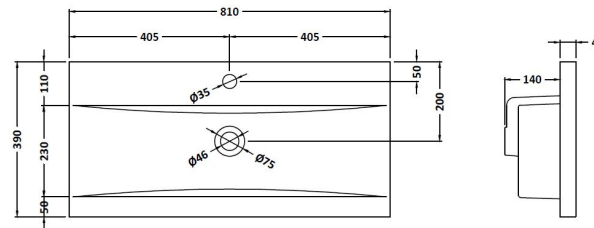

Packaging Dimensions

Height (mm):	391
Width (mm):	832
Depth (mm):	391
Gross Weight (kg):	17.5

Packaging Data

Box Colour:	Brown Cardboard Box
Box Qty:	1
Label Size:	100 x 50
Label Colour:	White Label
Label Qty:	2

Outer Box Dimensions (If Applicable)

Height (mm):	
Width (mm):	
Depth (mm):	
Gross Weight (kg):	
Barcode:	5056462660912

Product Details

Country of Origin:	United Kingdom
Fitting Instruction:	No
CE Certification:	N/A
FSC Certified Materials:	Yes
Colour:	Electric Blue
Construction Method:	Cam & Wood Dowel
Construction Type:	Rigid
Cabinet Finish:	MFC Smooth Matt
Fascia Finish:	MFC Smooth Matt
Cabinet Thickness (mm):	18
Fascia Thickness (mm):	18
Drawer Included:	Yes
Drawer Type:	80mm High Metal S/C Inc Galler
No of Shelves:	0
Hinge Type:	Not Applicable
Hinge Included:	Not Applicable
Adjustable Legs:	No, Not Required
Fixings Included:	Yes
Handle Style:	Contemporary
Waste Shroud:	Yes
Handle Included:	Yes, Supplied
Handle Type:	D-Shape

Sales Code: NVM015

Description: 800 Mid Edged Basin 1 Th

Product Dimensions

Height (mm):	180
Width (mm):	810
Depth (mm):	390
Nett Weight (kg):	15

Packaging Dimensions

Height (mm):	210
Width (mm):	410
Depth (mm):	830
Gross Weight (kg):	15

Packaging Data

Box Colour:	Brown Cardboard Box
Box Qty:	1
Label Size:	100 x 50
Label Colour:	White Label
Label Qty:	2

Outer Box Dimensions (If Applicable)

Height (mm):	
Width (mm):	
Depth (mm):	
Gross Weight (kg):	
Barcode:	5055369043422