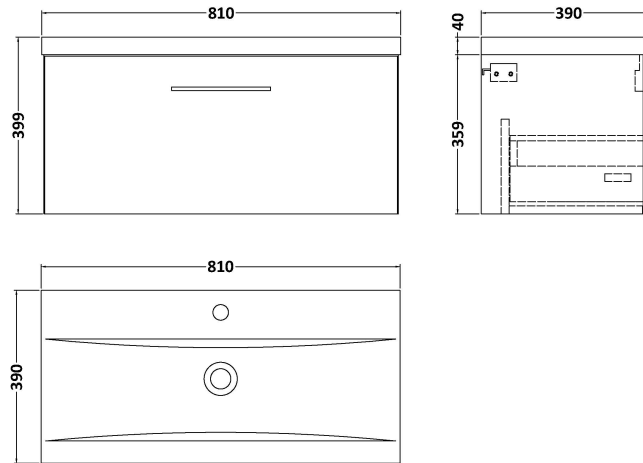

Sales Code: ARN1725A

Description: 800 Wh 1-Drawer Vanity & Basin 1

Packaging Details

Barcode: 5056462668963

Sales Code: NVF1725

Description: 800 Single Drawer Unit (365 Deep)

Product Dimensions

Height (mm):	359
Width (mm):	800
Depth (mm):	383
Nett Weight (kg):	17

Packaging Dimensions

Height (mm):	391
Width (mm):	832
Depth (mm):	391
Gross Weight (kg):	17.5

Packaging Data

Box Colour:	Brown Cardboard Box
Box Qty:	1
Label Size:	100 x 50
Label Colour:	White Label
Label Qty:	2

Outer Box Dimensions (If Applicable)

Height (mm):	
Width (mm):	
Depth (mm):	
Gross Weight (kg):	
Barcode:	5056462660912

Product Details

Country of Origin:	United Kingdom
Fitting Instruction:	No
CE Certification:	N/A
FSC Certified Materials:	Yes
Colour:	Electric Blue
Construction Method:	Cam & Wood Dowel
Construction Type:	Rigid
Cabinet Finish:	MFC Smooth Matt
Fascia Finish:	MFC Smooth Matt
Cabinet Thickness (mm):	18
Fascia Thickness (mm):	18
Drawer Included:	Yes
Drawer Type:	80mm High Metal S/C Inc Galler
No of Shelves:	0
Hinge Type:	Not Applicable
Hinge Included:	Not Applicable
Adjustable Legs:	No, Not Required
Fixings Included:	Yes
Handle Style:	Contemporary
Waste Shroud:	Yes
Handle Included:	Yes, Supplied
Handle Type:	D-Shape

Sales Code: NVM015

Description: 800 Mid Edged Basin 1 Th

Product Dimensions

Height (mm):	180
Width (mm):	810
Depth (mm):	390
Nett Weight (kg):	15

Packaging Dimensions

Height (mm):	210
Width (mm):	410
Depth (mm):	830
Gross Weight (kg):	15