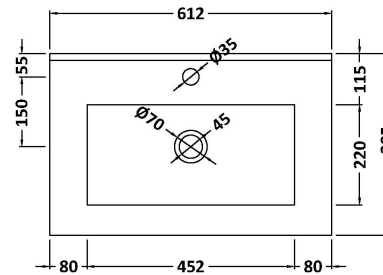

Packaging Dimensions

Height (mm):	560
Width (mm):	620
Depth (mm):	405
Gross Weight (kg):	22

Packaging Data

Box Colour:	Brown Cardboard Box
Box Qty:	1
Label Size:	100 x 50
Label Colour:	White Label
Label Qty:	2

Outer Box Dimensions (If Applicable)

Height (mm):	
Width (mm):	
Depth (mm):	
Gross Weight (kg):	
Barcode:	5056462658070

Product Details

Country of Origin:	United Kingdom
Fitting Instruction:	No
CE Certification:	N/A
FSC Certified Materials:	Yes
Colour:	Electric Blue
Construction Method:	Cam & Wood Dowel
Construction Type:	Rigid
Cabinet Finish:	MFC Smooth Matt
Fascia Finish:	MFC Smooth Matt
Cabinet Thickness (mm):	18
Fascia Thickness (mm):	18
Drawer Included:	Yes
Drawer Type:	80mm High Metal S/C Inc Galler
No of Shelves:	0
Hinge Type:	Not Applicable
Hinge Included:	Not Applicable
Adjustable Legs:	No, Not Required
Fixings Included:	Yes
Handle Style:	Contemporary
Waste Shroud:	Yes
Handle Included:	Yes, Supplied
Handle Type:	D-Shape

Sales Code: NVM003

Description: Minimalist Basin 600mm

Product Dimensions

Height (mm):	170
Width (mm):	600
Depth (mm):	390
Nett Weight (kg):	10.76

Packaging Dimensions

Height (mm):	200
Width (mm):	400
Depth (mm):	620
Gross Weight (kg):	10.76

Packaging Data

Box Colour:	Brown Cardboard Box - Printed
Box Qty:	1
Label Size:	100 x 50
Label Colour:	White Label
Label Qty:	2

Outer Box Dimensions (If Applicable)

Height (mm):	
Width (mm):	
Depth (mm):	
Gross Weight (kg):	
Barcode:	5055146194668