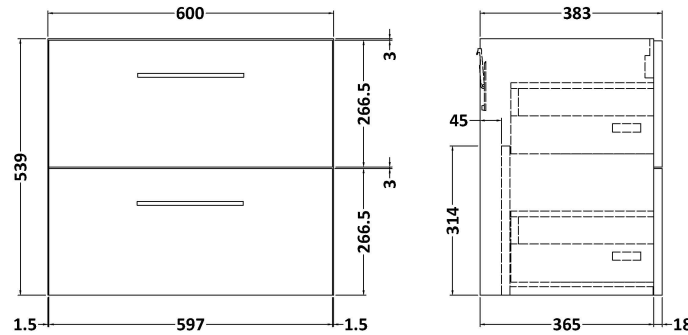

Sales Code: ARN1724B

Description: 600 Wh 2-Drawer Vanity & Basin 2

Packaging Details

Barcode: 5056462668550

Sales Code: NVF1724

Description: 600 Wh 2-Drawer Unit (365 Deep)

Product Dimensions

Height (mm):	539
Width (mm):	600
Depth (mm):	383
Nett Weight (kg):	21.5

Packaging Dimensions

Height (mm):	560
Width (mm):	620
Depth (mm):	405
Gross Weight (kg):	22

Packaging Data

Box Colour:	Brown Cardboard Box
Box Qty:	1
Label Size:	100 x 50
Label Colour:	White Label
Label Qty:	2

Sales Code: NVM003

Description: Minimalist Basin 600mm

Product Dimensions

Height (mm):	170
Width (mm):	600
Depth (mm):	390
Nett Weight (kg):	10.76

Packaging Dimensions

Height (mm):	200
Width (mm):	400
Depth (mm):	620
Gross Weight (kg):	10.76

Packaging Data

Box Colour:	Brown Cardboard Box - Printed
Box Qty:	1
Label Size:	100 x 50
Label Colour:	White Label
Label Qty:	2

Outer Box Dimensions (If Applicable)

Height (mm):	
Width (mm):	
Depth (mm):	
Gross Weight (kg):	
Barcode:	5055146194668