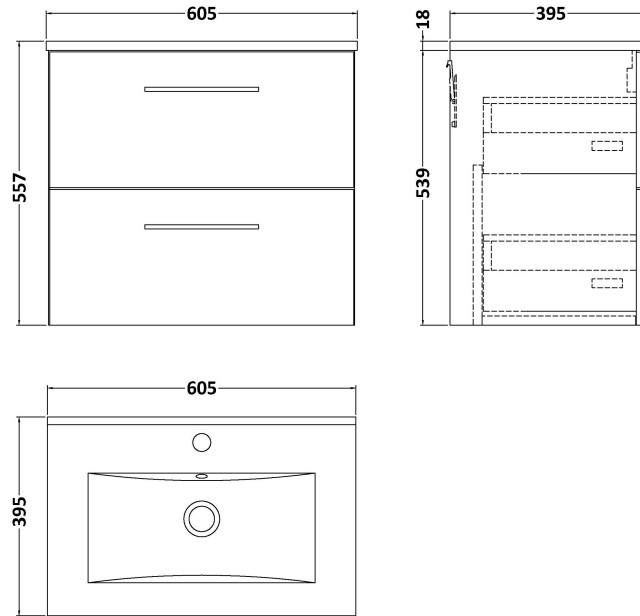

Sales Code: ARN1724B

Description: 600 Wh 2-Drawer Vanity & Basin 2

Packaging Details

Barcode: 5056462668550

Sales Code: NVF1724

Description: 600 Wh 2-Drawer Unit (365 Deep)

Product Dimensions

Height (mm):	539
Width (mm):	600
Depth (mm):	383
Nett Weight (kg):	21.5

Packaging Dimensions

Height (mm):	560
Width (mm):	620
Depth (mm):	405
Gross Weight (kg):	22

Packaging Data

Box Colour:	Brown Cardboard Box
Box Qty:	1
Label Size:	100 x 50
Label Colour:	White Label
Label Qty:	2

Sales Code: NVM003

Description: Minimalist Basin 600mm

Product Dimensions

Height (mm):	170
Width (mm):	600
Depth (mm):	390
Nett Weight (kg):	10.76

Packaging Dimensions

Height (mm):	200
Width (mm):	400
Depth (mm):	620
Gross Weight (kg):	10.76

Packaging Data

Box Colour:	Brown Cardboard Box - Printed
Box Qty:	1
Label Size:	100 x 50
Label Colour:	White Label
Label Qty:	2

Outer Box Dimensions (If Applicable)

Height (mm):	
Width (mm):	
Depth (mm):	
Gross Weight (kg):	
Barcode:	5055146194668