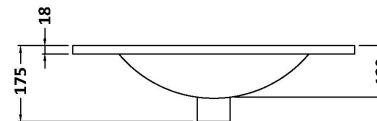

Packaging Dimensions

Height (mm):	560
Width (mm):	620
Depth (mm):	405
Gross Weight (kg):	22

Packaging Data

Box Colour:	Brown Cardboard Box
Box Qty:	1
Label Size:	100 x 50
Label Colour:	White Label
Label Qty:	2

Outer Box Dimensions (If Applicable)

Height (mm):	
Width (mm):	
Depth (mm):	
Gross Weight (kg):	
Barcode:	5056462658070

Product Details

Country of Origin:	United Kingdom
Fitting Instruction:	No
CE Certification:	N/A
FSC Certified Materials:	Yes
Colour:	Electric Blue
Construction Method:	Cam & Wood Dowel
Construction Type:	Rigid
Cabinet Finish:	MFC Smooth Matt
Fascia Finish:	MFC Smooth Matt
Cabinet Thickness (mm):	18
Fascia Thickness (mm):	18
Drawer Included:	Yes
Drawer Type:	80mm High Metal S/C Inc Galler
No of Shelves:	0
Hinge Type:	Not Applicable
Hinge Included:	Not Applicable
Adjustable Legs:	No, Not Required
Fixings Included:	Yes
Handle Style:	Contemporary
Waste Shroud:	Yes
Handle Included:	Yes, Supplied
Handle Type:	D-Shape

Sales Code: NVM003

Description: Minimalist Basin 600mm

Product Dimensions

Height (mm):	170
Width (mm):	600
Depth (mm):	390
Nett Weight (kg):	10.76

Packaging Dimensions

Height (mm):	200
Width (mm):	400
Depth (mm):	620
Gross Weight (kg):	10.76

Packaging Data

Box Colour:	Brown Cardboard Box - Printed
Box Qty:	1
Label Size:	100 x 50
Label Colour:	White Label
Label Qty:	2

Outer Box Dimensions (If Applicable)

Height (mm):	
Width (mm):	
Depth (mm):	
Gross Weight (kg):	
Barcode:	5055146194668