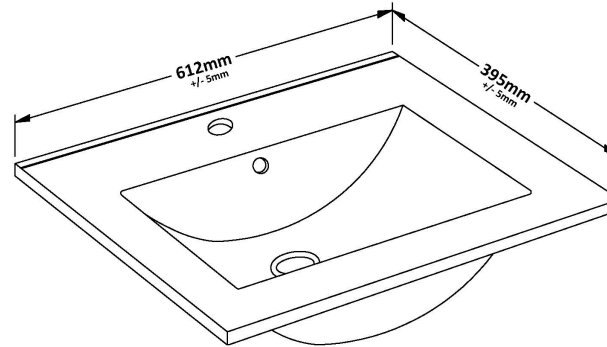

Packaging Dimensions

Height (mm):	560
Width (mm):	620
Depth (mm):	405
Gross Weight (kg):	22

Packaging Data

Box Colour:	Brown Cardboard Box
Box Qty:	1
Label Size:	100 x 50
Label Colour:	White Label
Label Qty:	2

Outer Box Dimensions (If Applicable)

Height (mm):	
Width (mm):	
Depth (mm):	
Gross Weight (kg):	
Barcode:	5056462658070

Product Details

Country of Origin:	United Kingdom
Fitting Instruction:	No
CE Certification:	N/A
FSC Certified Materials:	Yes
Colour:	Electric Blue
Construction Method:	Cam & Wood Dowel
Construction Type:	Rigid
Cabinet Finish:	MFC Smooth Matt
Fascia Finish:	MFC Smooth Matt
Cabinet Thickness (mm):	18
Fascia Thickness (mm):	18
Drawer Included:	Yes
Drawer Type:	80mm High Metal S/C Inc Galler
No of Shelves:	0
Hinge Type:	Not Applicable
Hinge Included:	Not Applicable
Adjustable Legs:	No, Not Required
Fixings Included:	Yes
Handle Style:	Contemporary
Waste Shroud:	Yes
Handle Included:	Yes, Supplied
Handle Type:	D-Shape

Sales Code: NVM003

Description: Minimalist Basin 600mm

Product Dimensions

Height (mm):	170
Width (mm):	600
Depth (mm):	390
Nett Weight (kg):	10.76

Packaging Dimensions

Height (mm):	200
Width (mm):	400
Depth (mm):	620
Gross Weight (kg):	10.76

Packaging Data

Box Colour:	Brown Cardboard Box - Printed
Box Qty:	1
Label Size:	100 x 50
Label Colour:	White Label
Label Qty:	2

Outer Box Dimensions (If Applicable)

Height (mm):	
Width (mm):	
Depth (mm):	
Gross Weight (kg):	
Barcode:	5055146194668