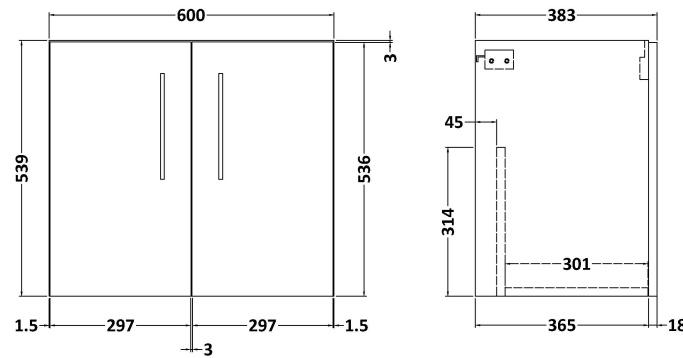

Sales Code: ARN1723D

Description: 600 Wh 2-Door Vanity & Basin 3

Packaging Details

Barcode: 5056462668147

Sales Code: NVF1723

Description: 600 Wh 2-Door Unit (365 Deep)

Product Dimensions

Height (mm):	539
Width (mm):	600
Depth (mm):	383
Nett Weight (kg):	14.2

Packaging Dimensions

Height (mm):	560
Width (mm):	620
Depth (mm):	405
Gross Weight (kg):	14.7

Packaging Data

Box Colour:	Brown Cardboard Box
Box Qty:	1
Label Size:	100 x 50
Label Colour:	White Label
Label Qty:	2

Sales Code: NVM033

Description: 600 Thin Edged Basin 1Th

Product Dimensions

Height (mm):	170
Width (mm):	610
Depth (mm):	395
Nett Weight (kg):	11

Packaging Dimensions

Height (mm):	190
Width (mm):	630
Depth (mm):	415
Gross Weight (kg):	11.5

Packaging Data

Box Colour:	Brown Cardboard Box - Printed
Box Qty:	1
Label Size:	100 x 50
Label Colour:	White Label
Label Qty:	2

Outer Box Dimensions (If Applicable)

Height (mm):	
Width (mm):	
Depth (mm):	
Gross Weight (kg):	
Barcode:	5056211853428