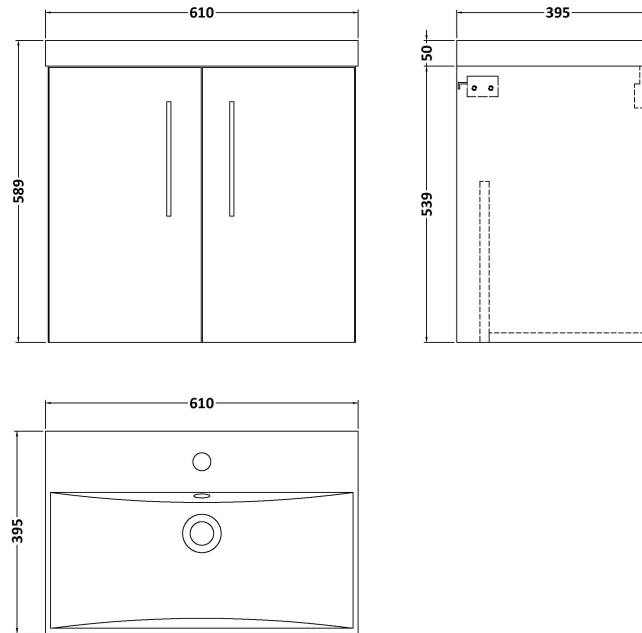

Sales Code: ARN1723D

Description: 600 Wh 2-Door Vanity & Basin 3

Packaging Details

Barcode: 5056462668147

Sales Code: NVF1723

Description: 600 Wh 2-Door Unit (365 Deep)

Product Dimensions

Height (mm):	539
Width (mm):	600
Depth (mm):	383
Nett Weight (kg):	14.2

Packaging Dimensions

Height (mm):	560
Width (mm):	620
Depth (mm):	405
Gross Weight (kg):	14.7

Packaging Data

Box Colour:	Brown Cardboard Box
Box Qty:	1
Label Size:	100 x 50
Label Colour:	White Label
Label Qty:	2

Outer Box Dimensions (If Applicable)

Height (mm):	
Width (mm):	
Depth (mm):	
Gross Weight (kg):	
Barcode:	5056462611402

Product Details

Country of Origin:	United Kingdom
Fitting Instruction:	No
CE Certification:	N/A
FSC Certified Materials:	Yes
Colour:	Electric Blue
Construction Method:	Cam & Wood Dowel
Construction Type:	Rigid
Cabinet Finish:	MFC Smooth Matt
Fascia Finish:	MFC Smooth Matt
Cabinet Thickness (mm):	18
Fascia Thickness (mm):	18
Drawer Included:	No
Drawer Type:	Not Applicable
No of Shelves:	0
Hinge Type:	95 Degree Clip-On Soft Close
Hinge Included:	Yes, Supplied
Adjustable Legs:	No, Not Required
Fixings Included:	Yes
Handle Style:	Contemporary
Waste Shroud:	No
Handle Included:	Yes, Supplied
Handle Type:	D-Shape

Sales Code: NVM033

Description: 600 Thin Edged Basin 1Th

Product Dimensions

Height (mm):	170
Width (mm):	610
Depth (mm):	395
Nett Weight (kg):	11

Packaging Dimensions

Height (mm):	190
Width (mm):	630
Depth (mm):	415
Gross Weight (kg):	11.5