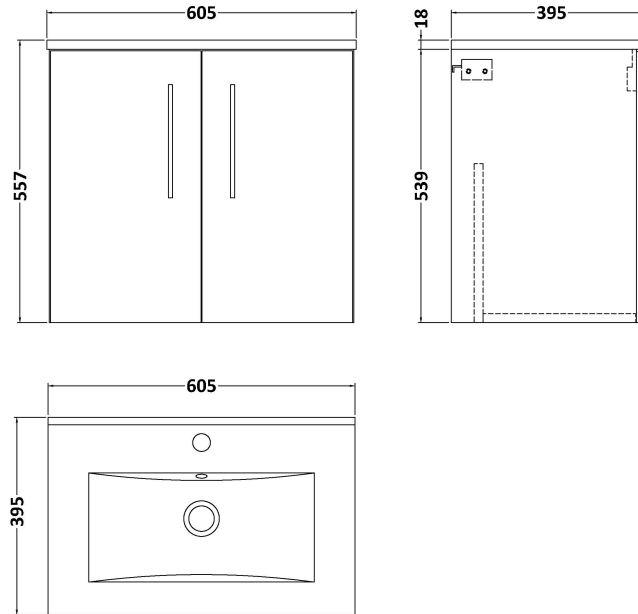

Sales Code: ARN1723B

Description: 600 Wh 2-Door Vanity & Basin 2

Packaging Details

Barcode: 5056462668130

Sales Code: NVF1723

Description: 600 Wh 2-Door Unit (365 Deep)

Product Dimensions

Height (mm):	539
Width (mm):	600
Depth (mm):	383
Nett Weight (kg):	14.2

Packaging Dimensions

Height (mm):	560
Width (mm):	620
Depth (mm):	405
Gross Weight (kg):	14.7

Packaging Data

Box Colour:	Brown Cardboard Box
Box Qty:	1
Label Size:	100 x 50
Label Colour:	White Label
Label Qty:	2

Sales Code: NVM003

Description: Minimalist Basin 600mm

Product Dimensions

Height (mm):	170
Width (mm):	600
Depth (mm):	390
Nett Weight (kg):	10.76

Packaging Dimensions

Height (mm):	200
Width (mm):	400
Depth (mm):	620
Gross Weight (kg):	10.76

Packaging Data

Box Colour:	Brown Cardboard Box - Printed
Box Qty:	1
Label Size:	100 x 50
Label Colour:	White Label
Label Qty:	2

Outer Box Dimensions (If Applicable)

Height (mm):	
Width (mm):	
Depth (mm):	
Gross Weight (kg):	
Barcode:	5055146194668