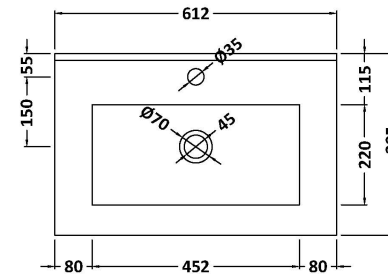

Packaging Dimensions

Height (mm):	560
Width (mm):	620
Depth (mm):	405
Gross Weight (kg):	14.7

Packaging Data

Box Colour:	Brown Cardboard Box
Box Qty:	1
Label Size:	100 x 50
Label Colour:	White Label
Label Qty:	2

Outer Box Dimensions (If Applicable)

Height (mm):	
Width (mm):	
Depth (mm):	
Gross Weight (kg):	
Barcode:	5056462611402

Product Details

Country of Origin:	United Kingdom
Fitting Instruction:	No
CE Certification:	N/A
FSC Certified Materials:	Yes
Colour:	Electric Blue
Construction Method:	Cam & Wood Dowel
Construction Type:	Rigid
Cabinet Finish:	MFC Smooth Matt
Fascia Finish:	MFC Smooth Matt
Cabinet Thickness (mm):	18
Fascia Thickness (mm):	18
Drawer Included:	No
Drawer Type:	Not Applicable
No of Shelves:	0
Hinge Type:	95 Degree Clip-On Soft Close
Hinge Included:	Yes, Supplied
Adjustable Legs:	No, Not Required
Fixings Included:	Yes
Handle Style:	Contemporary
Waste Shroud:	No
Handle Included:	Yes, Supplied
Handle Type:	D-Shape

Sales Code: NVM003

Description: Minimalist Basin 600mm

Product Dimensions

Height (mm):	170
Width (mm):	600
Depth (mm):	390
Nett Weight (kg):	10.76

Packaging Dimensions

Height (mm):	200
Width (mm):	400
Depth (mm):	620
Gross Weight (kg):	10.76

Packaging Data

Box Colour:	Brown Cardboard Box - Printed
Box Qty:	1
Label Size:	100 x 50
Label Colour:	White Label
Label Qty:	2

Outer Box Dimensions (If Applicable)

Height (mm):	
Width (mm):	
Depth (mm):	
Gross Weight (kg):	
Barcode:	5055146194668