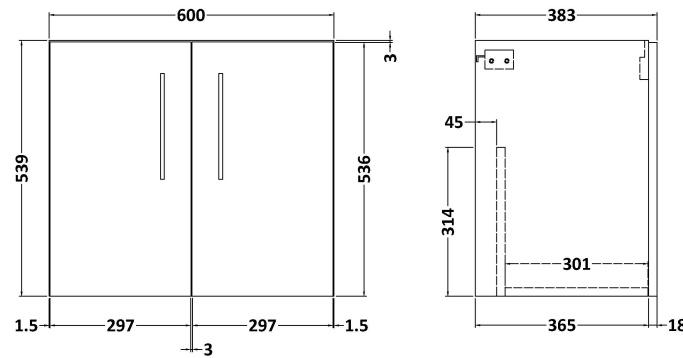

Sales Code: ARN1723B

Description: 600 Wh 2-Door Vanity & Basin 2

Packaging Details

Barcode: 5056462668130

Sales Code: NVF1723

Description: 600 Wh 2-Door Unit (365 Deep)

Product Dimensions

Height (mm):	539
Width (mm):	600
Depth (mm):	383
Nett Weight (kg):	14.2

Packaging Dimensions

Height (mm):	560
Width (mm):	620
Depth (mm):	405
Gross Weight (kg):	14.7

Packaging Data

Box Colour:	Brown Cardboard Box
Box Qty:	1
Label Size:	100 x 50
Label Colour:	White Label
Label Qty:	2

Sales Code: NVM003

Description: Minimalist Basin 600mm

Product Dimensions

Height (mm):	170
Width (mm):	600
Depth (mm):	390
Nett Weight (kg):	10.76

Packaging Dimensions

Height (mm):	200
Width (mm):	400
Depth (mm):	620
Gross Weight (kg):	10.76

Packaging Data

Box Colour:	Brown Cardboard Box - Printed
Box Qty:	1
Label Size:	100 x 50
Label Colour:	White Label
Label Qty:	2

Outer Box Dimensions (If Applicable)

Height (mm):	
Width (mm):	
Depth (mm):	
Gross Weight (kg):	
Barcode:	5055146194668