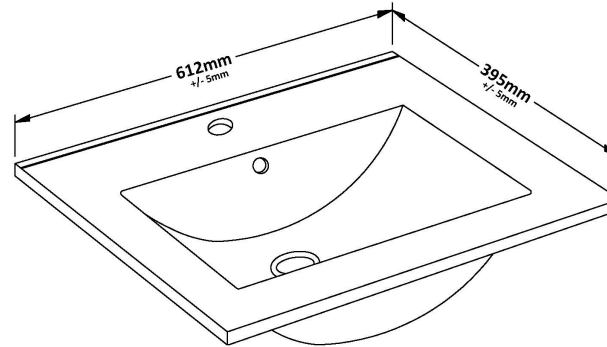

Packaging Dimensions

Height (mm):	560
Width (mm):	620
Depth (mm):	405
Gross Weight (kg):	14.7

Packaging Data

Box Colour:	Brown Cardboard Box
Box Qty:	1
Label Size:	100 x 50
Label Colour:	White Label
Label Qty:	2

Outer Box Dimensions (If Applicable)

Height (mm):	
Width (mm):	
Depth (mm):	
Gross Weight (kg):	
Barcode:	5056462611402

Product Details

Country of Origin:	United Kingdom
Fitting Instruction:	No
CE Certification:	N/A
FSC Certified Materials:	Yes
Colour:	Electric Blue
Construction Method:	Cam & Wood Dowel
Construction Type:	Rigid
Cabinet Finish:	MFC Smooth Matt
Fascia Finish:	MFC Smooth Matt
Cabinet Thickness (mm):	18
Fascia Thickness (mm):	18
Drawer Included:	No
Drawer Type:	Not Applicable
No of Shelves:	0
Hinge Type:	95 Degree Clip-On Soft Close
Hinge Included:	Yes, Supplied
Adjustable Legs:	No, Not Required
Fixings Included:	Yes
Handle Style:	Contemporary
Waste Shroud:	No
Handle Included:	Yes, Supplied
Handle Type:	D-Shape

Sales Code: NVM003

Description: Minimalist Basin 600mm

Product Dimensions

Height (mm):	170
Width (mm):	600
Depth (mm):	390
Nett Weight (kg):	10.76

Packaging Dimensions

Height (mm):	200
Width (mm):	400
Depth (mm):	620
Gross Weight (kg):	10.76

Packaging Data

Box Colour:	Brown Cardboard Box - Printed
Box Qty:	1
Label Size:	100 x 50
Label Colour:	White Label
Label Qty:	2

Outer Box Dimensions (If Applicable)

Height (mm):	
Width (mm):	
Depth (mm):	
Gross Weight (kg):	
Barcode:	5055146194668