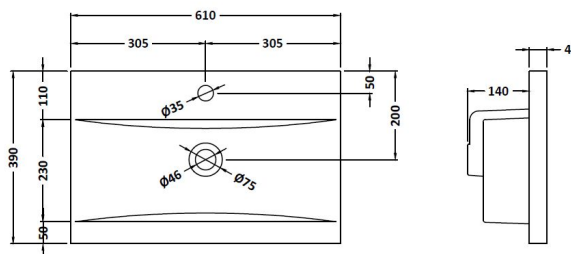

### Product Dimensions

Height (mm):	539
Width (mm):	600
Depth (mm):	383
Nett Weight (kg):	14.2

### Packaging Dimensions

Height (mm):	560
Width (mm):	620
Depth (mm):	405
Gross Weight (kg):	14.7

### Outer Box Dimensions (If Applicable)

Height (mm):	
Width (mm):	
Depth (mm):	
Gross Weight (kg):	
Barcode:	5056462611402

### Product Dimensions

Height (mm):	180
Width (mm):	610
Depth (mm):	390
Nett Weight (kg):	11