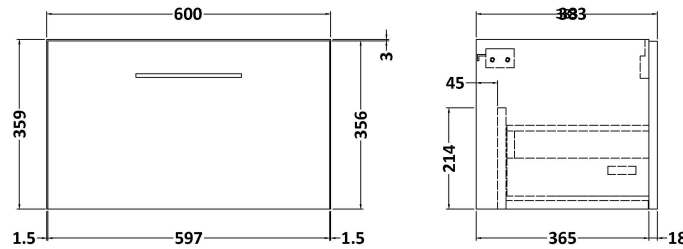

### Product Dimensions

Height (mm):	359
Width (mm):	600
Depth (mm):	383
Nett Weight (kg):	13

### Packaging Dimensions

Height (mm):	391
Width (mm):	632
Depth (mm):	391
Gross Weight (kg):	13.5

### Product Dimensions

Height (mm):	170
Width (mm):	610
Depth (mm):	395
Nett Weight (kg):	11

### Packaging Dimensions

Height (mm):	190
Width (mm):	630
Depth (mm):	415
Gross Weight (kg):	11.5