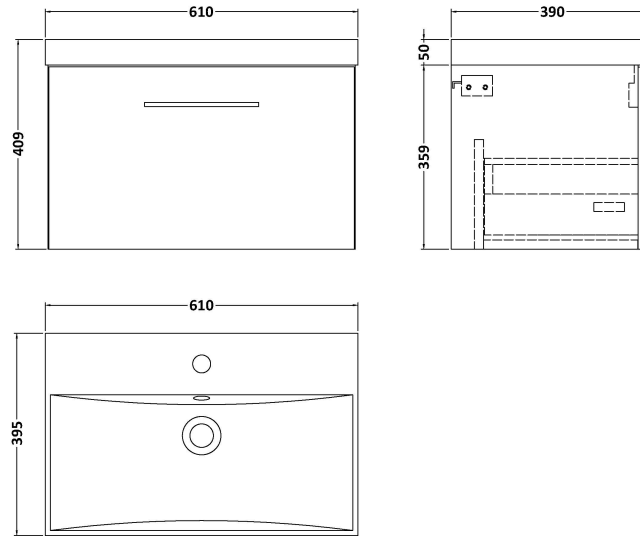

Sales Code: ARN1722D

Description: 600 Wh 1-Drawer Vanity & Basin 3

Packaging Details

Barcode: 5056462667720