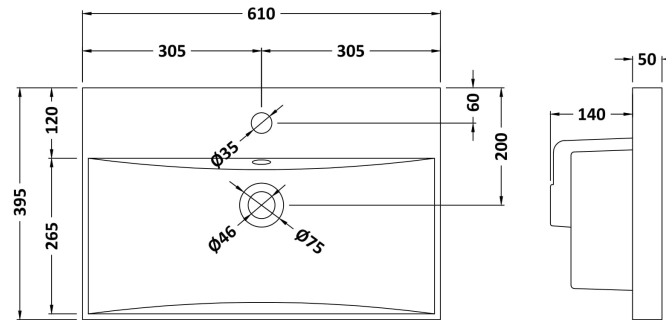

### Product Dimensions

Height (mm):	359
Width (mm):	600
Depth (mm):	383
Nett Weight (kg):	13

### Packaging Dimensions

Height (mm):	391
Width (mm):	632
Depth (mm):	391
Gross Weight (kg):	13.5

### Outer Box Dimensions (If Applicable)

Height (mm):	
Width (mm):	
Depth (mm):	
Gross Weight (kg):	
Barcode:	5056462660844

### Product Dimensions

Height (mm):	170
Width (mm):	610
Depth (mm):	395
Nett Weight (kg):	11