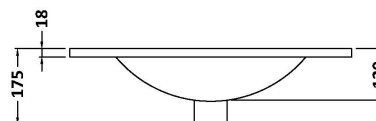

**Packaging Dimensions**

Height (mm):	391
Width (mm):	632
Depth (mm):	391
Gross Weight (kg):	13.5

**Packaging Data**

Box Colour:	Brown Cardboard Box
Box Qty:	1
Label Size:	100 x 50
Label Colour:	White Label
Label Qty:	2

**Outer Box Dimensions (If Applicable)**

Height (mm):	
Width (mm):	
Depth (mm):	
Gross Weight (kg):	
Barcode:	5056462660844

**Product Details**

Country of Origin:	United Kingdom
Fitting Instruction:	No
CE Certification:	N/A
FSC Certified Materials:	Yes
Colour:	Electric Blue
Construction Method:	Cam & Wood Dowel
Construction Type:	Rigid
Cabinet Finish:	MFC Smooth Matt
Fascia Finish:	MFC Smooth Matt
Cabinet Thickness (mm):	18
Fascia Thickness (mm):	18
Drawer Included:	Yes
Drawer Type:	80mm High Metal S/C Inc Galler
No of Shelves:	0
Hinge Type:	Not Applicable
Hinge Included:	Not Applicable
Adjustable Legs:	No, Not Required
Fixings Included:	Yes
Handle Style:	Contemporary
Waste Shroud:	Yes
Handle Included:	Yes, Supplied
Handle Type:	D-Shape

### Product Dimensions

Height (mm):	170
Width (mm):	600
Depth (mm):	390
Nett Weight (kg):	10.76