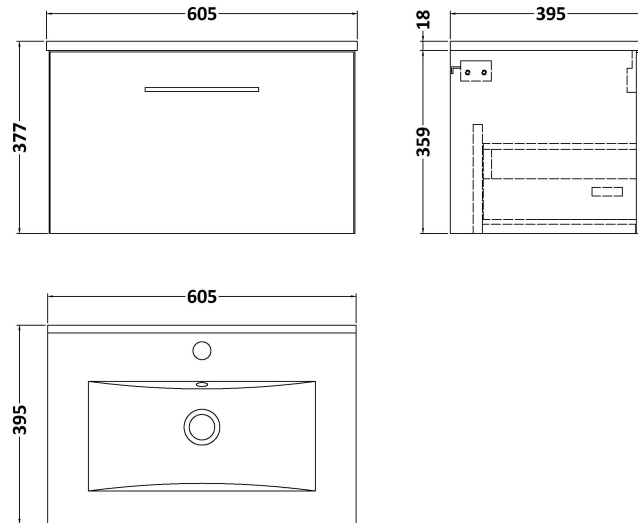

### Packaging Details

Barcode: 5056462667713

**Sales Code:** NVF1722

**Description:** 600 Single Drawer Unit (365 Deep)

**Product Dimensions**

Height (mm):	359
Width (mm):	600
Depth (mm):	383
Nett Weight (kg):	13

**Packaging Dimensions**

Height (mm):	391
Width (mm):	632
Depth (mm):	391
Gross Weight (kg):	13.5

**Packaging Data**

Box Colour:	Brown Cardboard Box
Box Qty:	1
Label Size:	100 x 50
Label Colour:	White Label
Label Qty:	2

### Product Dimensions

Height (mm):	170
Width (mm):	600
Depth (mm):	390
Nett Weight (kg):	10.76

### Packaging Dimensions

Height (mm):	200
Width (mm):	400
Depth (mm):	620
Gross Weight (kg):	10.76