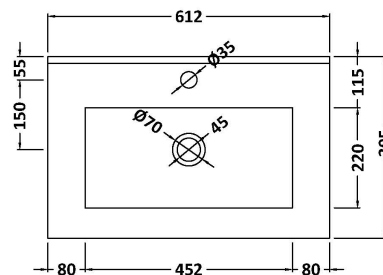

**Packaging Dimensions**

Height (mm):	391
Width (mm):	632
Depth (mm):	391
Gross Weight (kg):	13.5

**Packaging Data**

Box Colour:	Brown Cardboard Box
Box Qty:	1
Label Size:	100 x 50
Label Colour:	White Label
Label Qty:	2

### Product Dimensions

Height (mm):	170
Width (mm):	600
Depth (mm):	390
Nett Weight (kg):	10.76

### Packaging Dimensions

Height (mm):	200
Width (mm):	400
Depth (mm):	620
Gross Weight (kg):	10.76

### Outer Box Dimensions (If Applicable)

Height (mm):	
Width (mm):	
Depth (mm):	
Gross Weight (kg):	
Barcode:	5055146194668