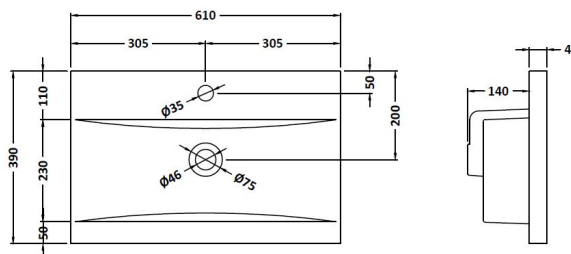

Packaging Dimensions

Height (mm):	391
Width (mm):	632
Depth (mm):	391
Gross Weight (kg):	13.5

Packaging Data

Box Colour:	Brown Cardboard Box
Box Qty:	1
Label Size:	100 x 50
Label Colour:	White Label
Label Qty:	2

Outer Box Dimensions (If Applicable)

Height (mm):	
Width (mm):	
Depth (mm):	
Gross Weight (kg):	
Barcode:	5056462660844

Product Details

Country of Origin:	United Kingdom
Fitting Instruction:	No
CE Certification:	N/A
FSC Certified Materials:	Yes
Colour:	Electric Blue
Construction Method:	Cam & Wood Dowel
Construction Type:	Rigid
Cabinet Finish:	MFC Smooth Matt
Fascia Finish:	MFC Smooth Matt
Cabinet Thickness (mm):	18
Fascia Thickness (mm):	18
Drawer Included:	Yes
Drawer Type:	80mm High Metal S/C Inc Galler
No of Shelves:	0
Hinge Type:	Not Applicable
Hinge Included:	Not Applicable
Adjustable Legs:	No, Not Required
Fixings Included:	Yes
Handle Style:	Contemporary
Waste Shroud:	Yes
Handle Included:	Yes, Supplied
Handle Type:	D-Shape

Sales Code: NVM013

Description: 600 Mid-Edged Basin 1 Th

Product Dimensions

Height (mm):	180
Width (mm):	610
Depth (mm):	390
Nett Weight (kg):	11

Packaging Dimensions

Height (mm):	200
Width (mm):	410
Depth (mm):	630
Gross Weight (kg):	11

Packaging Data

Box Colour:	Brown Cardboard Box - Printed
Box Qty:	1
Label Size:	100 x 50
Label Colour:	White Label
Label Qty:	2

Outer Box Dimensions (If Applicable)

Height (mm):	
Width (mm):	
Depth (mm):	
Gross Weight (kg):	
Barcode:	5055369043415