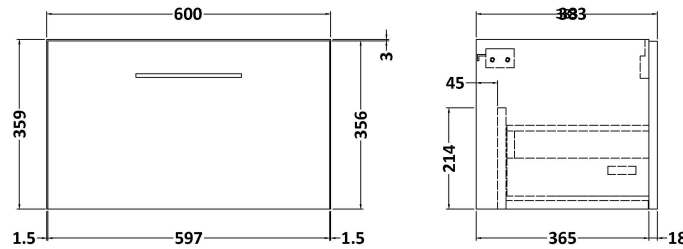

Sales Code: ARN1722A

Description: 600 Wh 1-Drawer Vanity & Basin 1

Packaging Details

Barcode: 5056462667706

Sales Code: NVF1722

Description: 600 Single Drawer Unit (365 Deep)

Product Dimensions

Height (mm):	359
Width (mm):	600
Depth (mm):	383
Nett Weight (kg):	13

Packaging Dimensions

Height (mm):	391
Width (mm):	632
Depth (mm):	391
Gross Weight (kg):	13.5

Packaging Data

Box Colour:	Brown Cardboard Box
Box Qty:	1
Label Size:	100 x 50
Label Colour:	White Label
Label Qty:	2

Sales Code: NVM013

Description: 600 Mid-Edged Basin 1 Th

Product Dimensions

Height (mm):	180
Width (mm):	610
Depth (mm):	390
Nett Weight (kg):	11

Packaging Dimensions

Height (mm):	200
Width (mm):	410
Depth (mm):	630
Gross Weight (kg):	11

Packaging Data

Box Colour:	Brown Cardboard Box - Printed
Box Qty:	1
Label Size:	100 x 50
Label Colour:	White Label
Label Qty:	2

Outer Box Dimensions (If Applicable)

Height (mm):	
Width (mm):	
Depth (mm):	
Gross Weight (kg):	
Barcode:	5055369043415