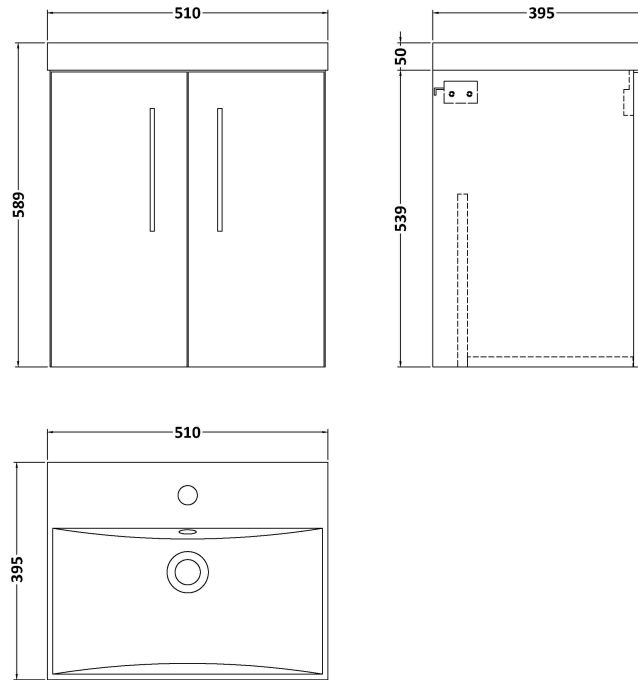

Sales Code: ARN1721D

Description: 500 Wh 2-Door Vanity & Basin 3

Packaging Details

Barcode: 5056462667331