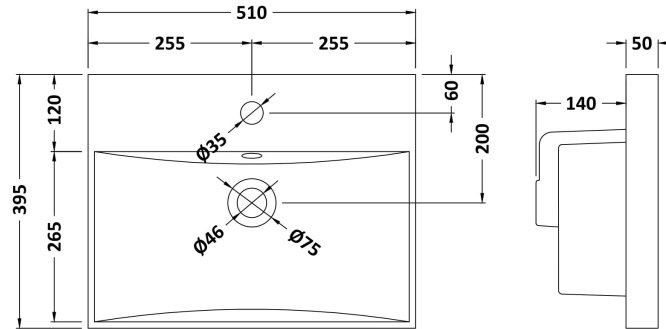

### Product Dimensions

Height (mm):	539
Width (mm):	500
Depth (mm):	383
Nett Weight (kg):	12.6

### Packaging Dimensions

Height (mm):	560
Width (mm):	520
Depth (mm):	405
Gross Weight (kg):	13.1

### Outer Box Dimensions (If Applicable)

Height (mm):	
Width (mm):	
Depth (mm):	
Gross Weight (kg):	
Barcode:	5056462611341

### Product Dimensions

Height (mm):	170
Width (mm):	510
Depth (mm):	395
Nett Weight (kg):	9.5