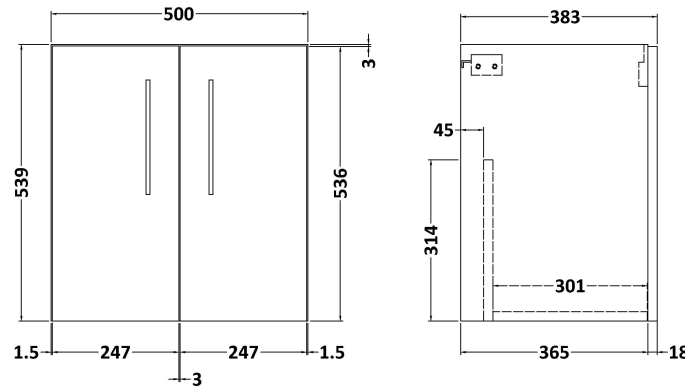

### Product Dimensions

Height (mm):	539
Width (mm):	500
Depth (mm):	383
Nett Weight (kg):	12.6

### Packaging Dimensions

Height (mm):	560
Width (mm):	520
Depth (mm):	405
Gross Weight (kg):	13.1

### Product Dimensions

Height (mm):	170
Width (mm):	510
Depth (mm):	395
Nett Weight (kg):	9.5

### Packaging Dimensions

Height (mm):	190
Width (mm):	530
Depth (mm):	415
Gross Weight (kg):	10