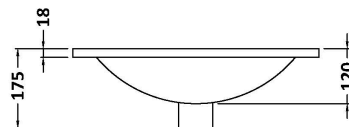

### Product Dimensions

Height (mm):	539
Width (mm):	500
Depth (mm):	383
Nett Weight (kg):	12.6

### Packaging Dimensions

Height (mm):	560
Width (mm):	520
Depth (mm):	405
Gross Weight (kg):	13.1

### Outer Box Dimensions (If Applicable)

Height (mm):	
Width (mm):	
Depth (mm):	
Gross Weight (kg):	
Barcode:	5056462611341

### Product Dimensions

Height (mm):	170
Width (mm):	500
Depth (mm):	390
Nett Weight (kg):	9