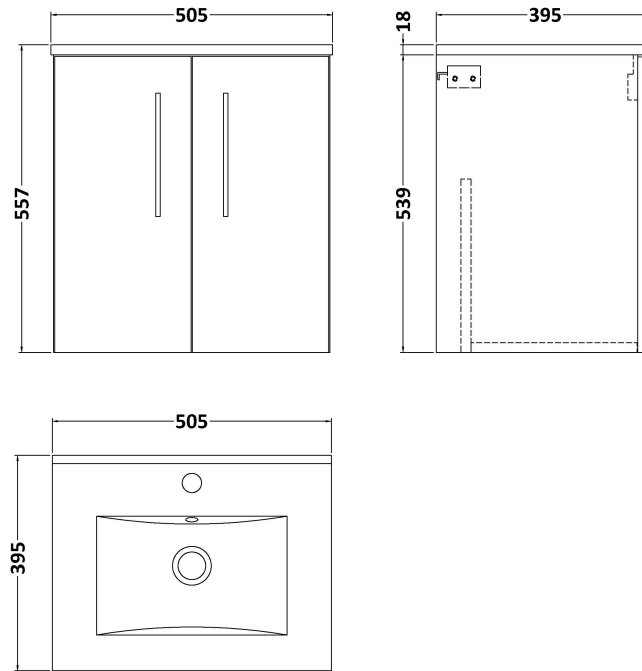

Sales Code: ARN1721B

Description: 500 Wh 2-Door Vanity & Basin 2

Packaging Details

Barcode: 5056462667324