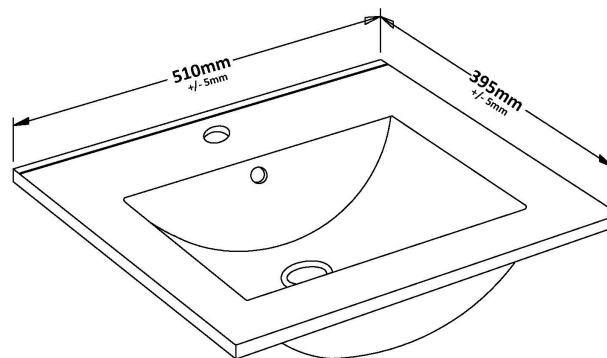

### Product Dimensions

Height (mm):	539
Width (mm):	500
Depth (mm):	383
Nett Weight (kg):	12.6

### Packaging Dimensions

Height (mm):	560
Width (mm):	520
Depth (mm):	405
Gross Weight (kg):	13.1

### Outer Box Dimensions (If Applicable)

Height (mm):	
Width (mm):	
Depth (mm):	
Gross Weight (kg):	
Barcode:	5056462611341

### Product Dimensions

Height (mm):	170
Width (mm):	500
Depth (mm):	390
Nett Weight (kg):	9