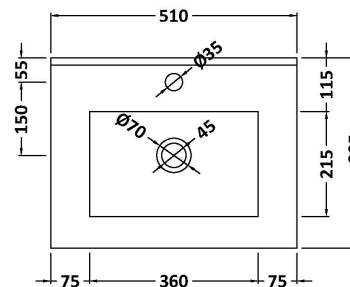

### Product Dimensions

Height (mm):	539
Width (mm):	500
Depth (mm):	383
Nett Weight (kg):	12.6

### Packaging Dimensions

Height (mm):	560
Width (mm):	520
Depth (mm):	405
Gross Weight (kg):	13.1

### Outer Box Dimensions (If Applicable)

Height (mm):	
Width (mm):	
Depth (mm):	
Gross Weight (kg):	
Barcode:	5056462611341

### Product Dimensions

Height (mm):	170
Width (mm):	500
Depth (mm):	390
Nett Weight (kg):	9