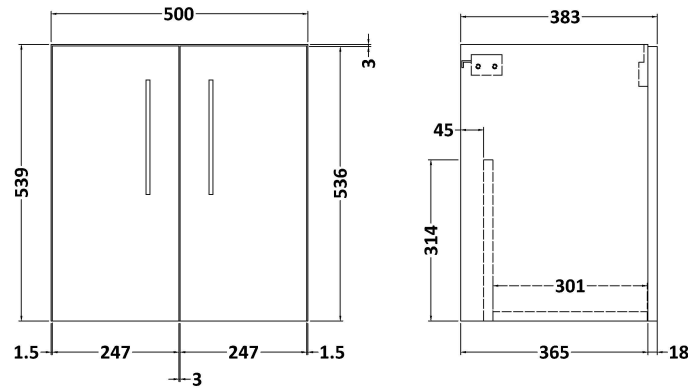

### Product Dimensions

Height (mm):	539
Width (mm):	500
Depth (mm):	383
Nett Weight (kg):	12.6

### Packaging Dimensions

Height (mm):	560
Width (mm):	520
Depth (mm):	405
Gross Weight (kg):	13.1

### Product Dimensions

Height (mm):	170
Width (mm):	500
Depth (mm):	390
Nett Weight (kg):	9

### Packaging Dimensions

Height (mm):	400
Width (mm):	520
Depth (mm):	200
Gross Weight (kg):	9