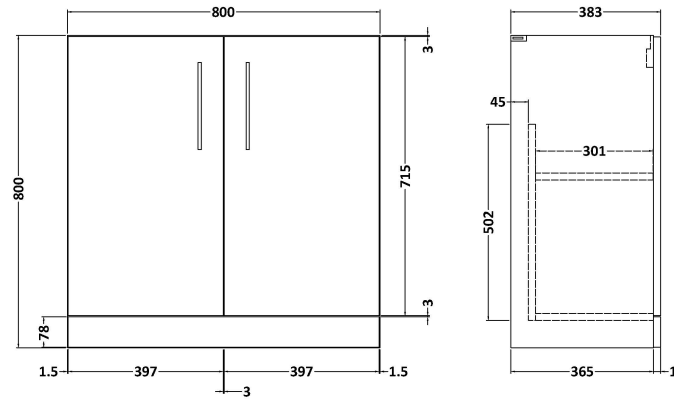

Sales Code: ARN1705D

Description: 800 Fs 2-Door Vanity & Basin 3

Packaging Details

Barcode: 5056462664903

Sales Code: NVF1705

Description: 800 Fs 2-Door Unit (365 Deep)

Product Dimensions

Height (mm):	800
Width (mm):	800
Depth (mm):	383
Nett Weight (kg):	25.5

Packaging Dimensions

Height (mm):	835
Width (mm):	820
Depth (mm):	375
Gross Weight (kg):	26

Packaging Data

Box Colour:	Brown Cardboard Box
Box Qty:	1
Label Size:	100 x 50
Label Colour:	White Label
Label Qty:	2

Sales Code: NVM035

Description: 800 Thin Edged Basin 1Th

Product Dimensions

Height (mm):	170
Width (mm):	810
Depth (mm):	395
Nett Weight (kg):	14.5

Packaging Dimensions

Height (mm):	190
Width (mm):	830
Depth (mm):	415
Gross Weight (kg):	15

Packaging Data

Box Colour:	Brown Cardboard Box
Box Qty:	1
Label Size:	100 x 50
Label Colour:	White Label
Label Qty:	2

Outer Box Dimensions (If Applicable)

Height (mm):	
Width (mm):	
Depth (mm):	
Gross Weight (kg):	
Barcode:	5056211853435