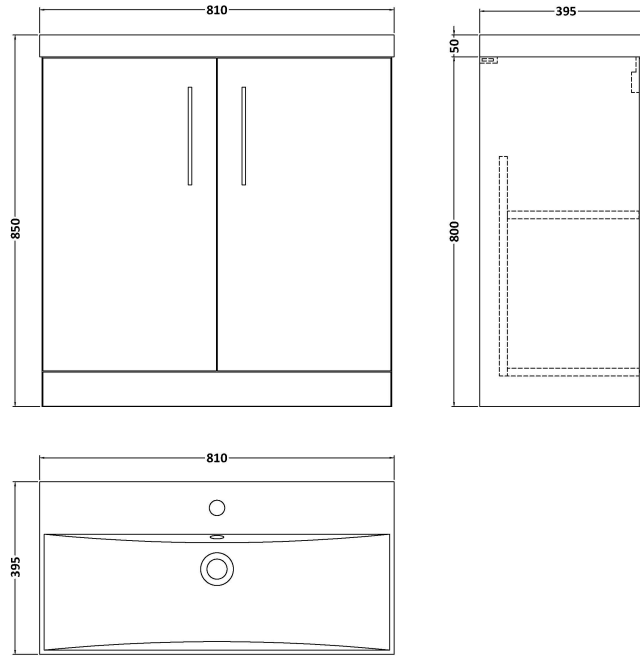

Sales Code: ARN1705D

Description: 800 Fs 2-Door Vanity & Basin 3

Packaging Details

Barcode: 5056462664903

Sales Code: NVF1705

Description: 800 Fs 2-Door Unit (365 Deep)

Product Dimensions

Height (mm):	800
Width (mm):	800
Depth (mm):	383
Nett Weight (kg):	25.5

Packaging Dimensions

Height (mm):	835
Width (mm):	820
Depth (mm):	375
Gross Weight (kg):	26

Packaging Data

Box Colour:	Brown Cardboard Box
Box Qty:	1
Label Size:	100 x 50
Label Colour:	White Label
Label Qty:	2

Outer Box Dimensions (If Applicable)

Height (mm):	
Width (mm):	
Depth (mm):	
Gross Weight (kg):	
Barcode:	5056462611280

Product Details

Country of Origin:	United Kingdom
Fitting Instruction:	No
CE Certification:	N/A
FSC Certified Materials:	Yes
Colour:	Electric Blue
Construction Method:	Cam & Wood Dowel
Construction Type:	Rigid
Cabinet Finish:	MFC Smooth Matt
Fascia Finish:	MFC Smooth Matt
Cabinet Thickness (mm):	18
Fascia Thickness (mm):	18
Drawer Included:	No
Drawer Type:	Not Applicable
No of Shelves:	1
Hinge Type:	95 Degree Clip-On Soft Close
Hinge Included:	Yes, Supplied
Adjustable Legs:	No, Not Required
Fixings Included:	Yes
Handle Style:	Contemporary
Waste Shroud:	No
Handle Included:	Yes, Supplied
Handle Type:	D-Shape

Sales Code: NVM035

Description: 800 Thin Edged Basin 1Th

Product Dimensions

Height (mm):	170
Width (mm):	810
Depth (mm):	395
Nett Weight (kg):	14.5

Packaging Dimensions

Height (mm):	190
Width (mm):	830
Depth (mm):	415
Gross Weight (kg):	15