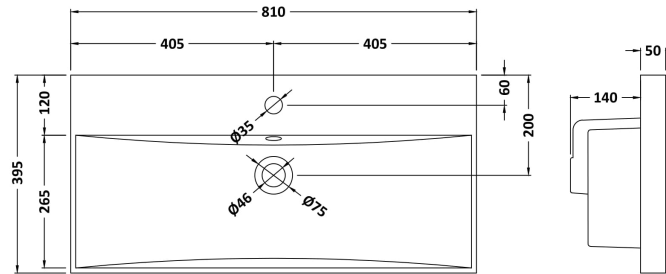

Packaging Dimensions

Height (mm):	835
Width (mm):	820
Depth (mm):	375
Gross Weight (kg):	26

Packaging Data

Box Colour:	Brown Cardboard Box
Box Qty:	1
Label Size:	100 x 50
Label Colour:	White Label
Label Qty:	2

Outer Box Dimensions (If Applicable)

Height (mm):	
Width (mm):	
Depth (mm):	
Gross Weight (kg):	
Barcode:	5056462611280

Product Details

Country of Origin:	United Kingdom
Fitting Instruction:	No
CE Certification:	N/A
FSC Certified Materials:	Yes
Colour:	Electric Blue
Construction Method:	Cam & Wood Dowel
Construction Type:	Rigid
Cabinet Finish:	MFC Smooth Matt
Fascia Finish:	MFC Smooth Matt
Cabinet Thickness (mm):	18
Fascia Thickness (mm):	18
Drawer Included:	No
Drawer Type:	Not Applicable
No of Shelves:	1
Hinge Type:	95 Degree Clip-On Soft Close
Hinge Included:	Yes, Supplied
Adjustable Legs:	No, Not Required
Fixings Included:	Yes
Handle Style:	Contemporary
Waste Shroud:	No
Handle Included:	Yes, Supplied
Handle Type:	D-Shape

Sales Code: NVM035

Description: 800 Thin Edged Basin 1Th

Product Dimensions

Height (mm):	170
Width (mm):	810
Depth (mm):	395
Nett Weight (kg):	14.5

Packaging Dimensions

Height (mm):	190
Width (mm):	830
Depth (mm):	415
Gross Weight (kg):	15

Packaging Data

Box Colour:	Brown Cardboard Box
Box Qty:	1
Label Size:	100 x 50
Label Colour:	White Label
Label Qty:	2

Outer Box Dimensions (If Applicable)

Height (mm):	
Width (mm):	
Depth (mm):	
Gross Weight (kg):	
Barcode:	5056211853435