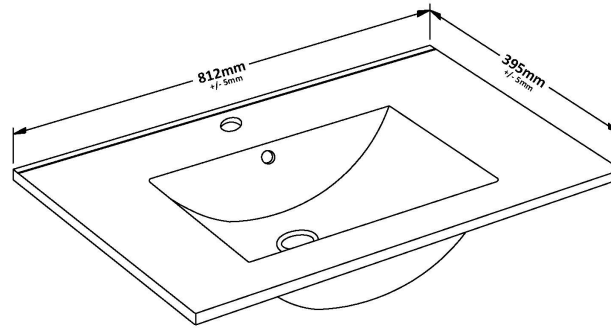

### Product Dimensions

Height (mm):	800
Width (mm):	800
Depth (mm):	383
Nett Weight (kg):	25.5

### Packaging Dimensions

Height (mm):	835
Width (mm):	820
Depth (mm):	375
Gross Weight (kg):	26

### Outer Box Dimensions (If Applicable)

Height (mm):	
Width (mm):	
Depth (mm):	
Gross Weight (kg):	
Barcode:	5056462611280

### Product Dimensions

Height (mm):	170
Width (mm):	800
Depth (mm):	390
Nett Weight (kg):	16.9