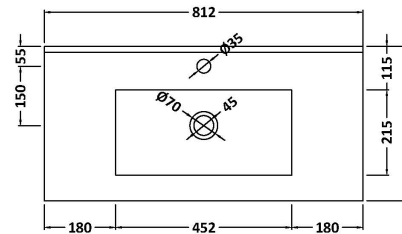

### Product Dimensions

Height (mm):	800
Width (mm):	800
Depth (mm):	383
Nett Weight (kg):	25.5

### Packaging Dimensions

Height (mm):	835
Width (mm):	820
Depth (mm):	375
Gross Weight (kg):	26

### Outer Box Dimensions (If Applicable)

Height (mm):	
Width (mm):	
Depth (mm):	
Gross Weight (kg):	
Barcode:	5056462611280

### Product Dimensions

Height (mm):	170
Width (mm):	800
Depth (mm):	390
Nett Weight (kg):	16.9