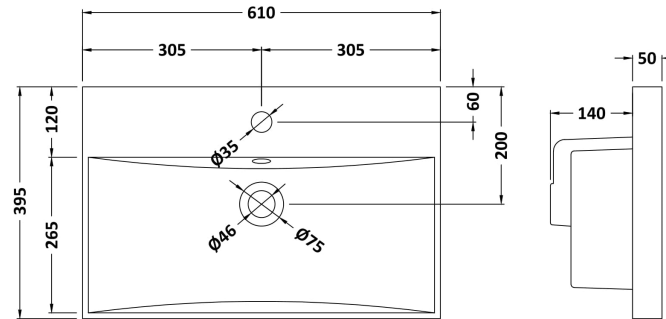

Packaging Dimensions

Height (mm):	835
Width (mm):	620
Depth (mm):	375
Gross Weight (kg):	17.5

Packaging Data

Box Colour:	Brown Cardboard Box
Box Qty:	1
Label Size:	100 x 50
Label Colour:	White Label
Label Qty:	2

Outer Box Dimensions (If Applicable)

Height (mm):	
Width (mm):	
Depth (mm):	
Gross Weight (kg):	
Barcode:	5056462611228

Product Details

Country of Origin:	United Kingdom
Fitting Instruction:	No
CE Certification:	N/A
FSC Certified Materials:	Yes
Colour:	Electric Blue
Construction Method:	Cam & Wood Dowel
Construction Type:	Rigid
Cabinet Finish:	MFC Smooth Matt
Fascia Finish:	MFC Smooth Matt
Cabinet Thickness (mm):	18
Fascia Thickness (mm):	18
Drawer Included:	No
Drawer Type:	Not Applicable
No of Shelves:	1
Hinge Type:	95 Degree Clip-On Soft Close
Hinge Included:	Yes, Supplied
Adjustable Legs:	No, Not Required
Fixings Included:	Yes
Handle Style:	Contemporary
Waste Shroud:	No
Handle Included:	Yes, Supplied
Handle Type:	D-Shape

Sales Code: NVM033

Description: 600 Thin Edged Basin 1Th

Product Dimensions

Height (mm):	170
Width (mm):	610
Depth (mm):	395
Nett Weight (kg):	11

Packaging Dimensions

Height (mm):	190
Width (mm):	630
Depth (mm):	415
Gross Weight (kg):	11.5

Packaging Data

Box Colour:	Brown Cardboard Box - Printed
Box Qty:	1
Label Size:	100 x 50
Label Colour:	White Label
Label Qty:	2

Outer Box Dimensions (If Applicable)

Height (mm):	
Width (mm):	
Depth (mm):	
Gross Weight (kg):	
Barcode:	5056211853428