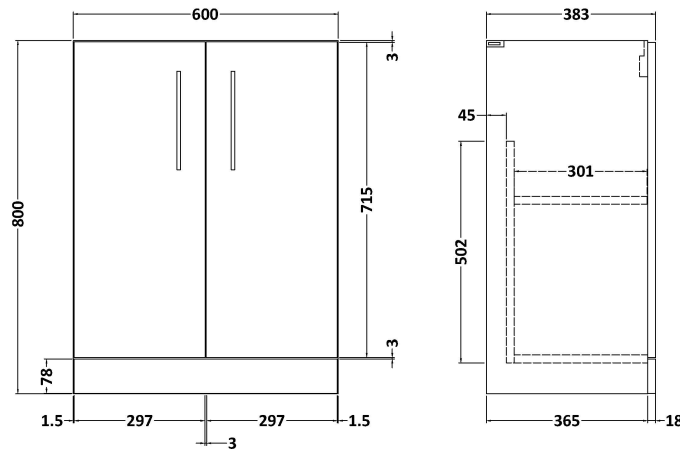

Sales Code: ARN1703D

Description: 600 Fs 2-Door Vanity & Basin 3

Packaging Details

Barcode: 5056462615059

Sales Code: NVF1703

Description: 600 Fs 2-Door Unit (365 Deep)

Product Dimensions

Height (mm):	800
Width (mm):	600
Depth (mm):	383
Nett Weight (kg):	17

Packaging Dimensions

Height (mm):	835
Width (mm):	620
Depth (mm):	375
Gross Weight (kg):	17.5

Packaging Data

Box Colour:	Brown Cardboard Box
Box Qty:	1
Label Size:	100 x 50
Label Colour:	White Label
Label Qty:	2

Outer Box Dimensions (If Applicable)

Height (mm):	
Width (mm):	
Depth (mm):	
Gross Weight (kg):	
Barcode:	5056462611228

Product Details

Country of Origin:	United Kingdom
Fitting Instruction:	No
CE Certification:	N/A
FSC Certified Materials:	Yes
Colour:	Electric Blue
Construction Method:	Cam & Wood Dowel
Construction Type:	Rigid
Cabinet Finish:	MFC Smooth Matt
Fascia Finish:	MFC Smooth Matt
Cabinet Thickness (mm):	18
Fascia Thickness (mm):	18
Drawer Included:	No
Drawer Type:	Not Applicable
No of Shelves:	1
Hinge Type:	95 Degree Clip-On Soft Close
Hinge Included:	Yes, Supplied
Adjustable Legs:	No, Not Required
Fixings Included:	Yes
Handle Style:	Contemporary
Waste Shroud:	No
Handle Included:	Yes, Supplied
Handle Type:	D-Shape

Sales Code: NVM033

Description: 600 Thin Edged Basin 1Th

Product Dimensions

Height (mm):	170
Width (mm):	610
Depth (mm):	395
Nett Weight (kg):	11

Packaging Dimensions

Height (mm):	190
Width (mm):	630
Depth (mm):	415
Gross Weight (kg):	11.5