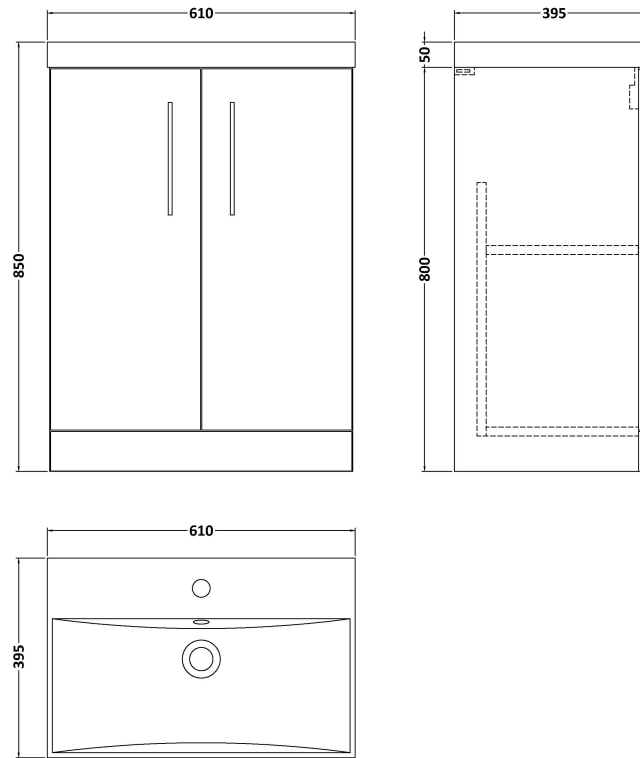

Sales Code: ARN1703D

Description: 600 Fs 2-Door Vanity & Basin 3

Packaging Details

Barcode: 5056462615059

Sales Code: NVF1703

Description: 600 Fs 2-Door Unit (365 Deep)

Product Dimensions

Height (mm):	800
Width (mm):	600
Depth (mm):	383
Nett Weight (kg):	17

Packaging Dimensions

Height (mm):	835
Width (mm):	620
Depth (mm):	375
Gross Weight (kg):	17.5

Packaging Data

Box Colour:	Brown Cardboard Box
Box Qty:	1
Label Size:	100 x 50
Label Colour:	White Label
Label Qty:	2

Outer Box Dimensions (If Applicable)

Height (mm):	
Width (mm):	
Depth (mm):	
Gross Weight (kg):	
Barcode:	5056462611228

Product Details

Country of Origin:	United Kingdom
Fitting Instruction:	No
CE Certification:	N/A
FSC Certified Materials:	Yes
Colour:	Electric Blue
Construction Method:	Cam & Wood Dowel
Construction Type:	Rigid
Cabinet Finish:	MFC Smooth Matt
Fascia Finish:	MFC Smooth Matt
Cabinet Thickness (mm):	18
Fascia Thickness (mm):	18
Drawer Included:	No
Drawer Type:	Not Applicable
No of Shelves:	1
Hinge Type:	95 Degree Clip-On Soft Close
Hinge Included:	Yes, Supplied
Adjustable Legs:	No, Not Required
Fixings Included:	Yes
Handle Style:	Contemporary
Waste Shroud:	No
Handle Included:	Yes, Supplied
Handle Type:	D-Shape

Sales Code: NVM033

Description: 600 Thin Edged Basin 1Th

Product Dimensions

Height (mm):	170
Width (mm):	610
Depth (mm):	395
Nett Weight (kg):	11

Packaging Dimensions

Height (mm):	190
Width (mm):	630
Depth (mm):	415
Gross Weight (kg):	11.5