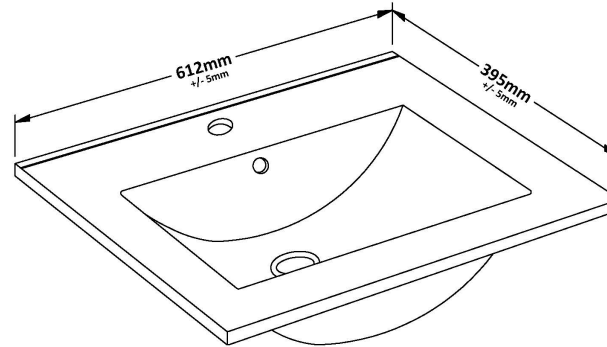

### Product Dimensions

Height (mm):	800
Width (mm):	600
Depth (mm):	383
Nett Weight (kg):	17

### Packaging Dimensions

Height (mm):	835
Width (mm):	620
Depth (mm):	375
Gross Weight (kg):	17.5

### Outer Box Dimensions (If Applicable)

Height (mm):	
Width (mm):	
Depth (mm):	
Gross Weight (kg):	
Barcode:	5056462611228

### Product Dimensions

Height (mm):	170
Width (mm):	600
Depth (mm):	390
Nett Weight (kg):	10.76