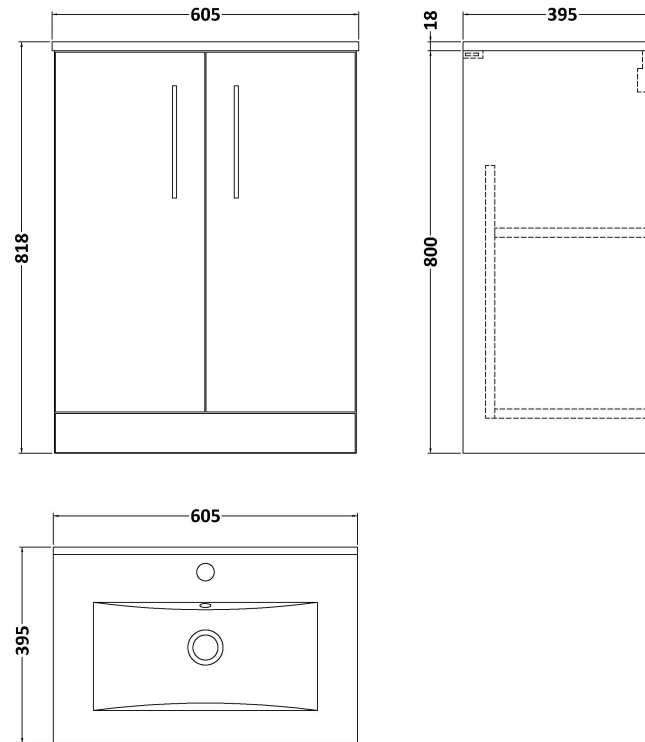

Sales Code: ARN1703B

Description: 600 Fs 2-Door Vanity & Basin 2

Packaging Details

Barcode: 5056462615042