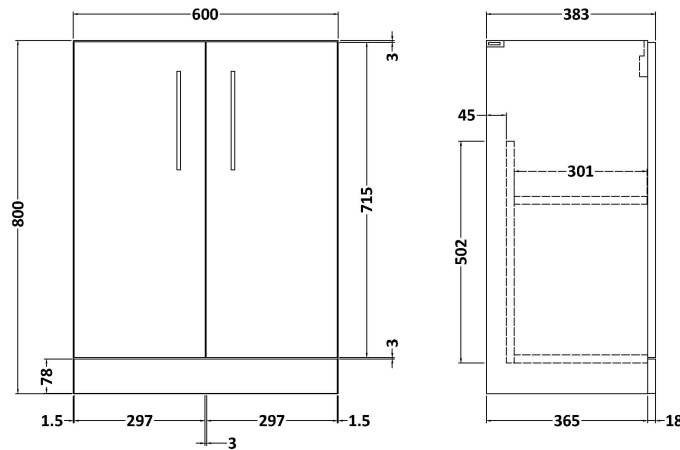

### Product Dimensions

Height (mm):	800
Width (mm):	600
Depth (mm):	383
Nett Weight (kg):	17

### Packaging Dimensions

Height (mm):	835
Width (mm):	620
Depth (mm):	375
Gross Weight (kg):	17.5

### Product Dimensions

Height (mm):	170
Width (mm):	600
Depth (mm):	390
Nett Weight (kg):	10.76

### Packaging Dimensions

Height (mm):	200
Width (mm):	400
Depth (mm):	620
Gross Weight (kg):	10.76