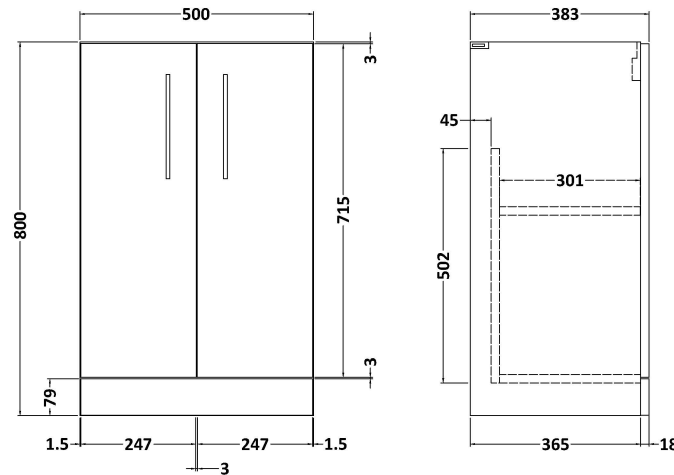

### Product Dimensions

Height (mm):	800
Width (mm):	500
Depth (mm):	383
Nett Weight (kg):	16.5

### Packaging Dimensions

Height (mm):	835
Width (mm):	520
Depth (mm):	375
Gross Weight (kg):	17

### Product Dimensions

Height (mm):	170
Width (mm):	500
Depth (mm):	390
Nett Weight (kg):	9

### Packaging Dimensions

Height (mm):	400
Width (mm):	520
Depth (mm):	200
Gross Weight (kg):	9