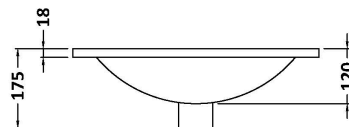

### Product Dimensions

Height (mm):	800
Width (mm):	500
Depth (mm):	383
Nett Weight (kg):	16.5

### Packaging Dimensions

Height (mm):	835
Width (mm):	520
Depth (mm):	375
Gross Weight (kg):	17

### Outer Box Dimensions (If Applicable)

Height (mm):	
Width (mm):	
Depth (mm):	
Gross Weight (kg):	
Barcode:	505646261181

### Product Dimensions

Height (mm):	170
Width (mm):	500
Depth (mm):	390
Nett Weight (kg):	9