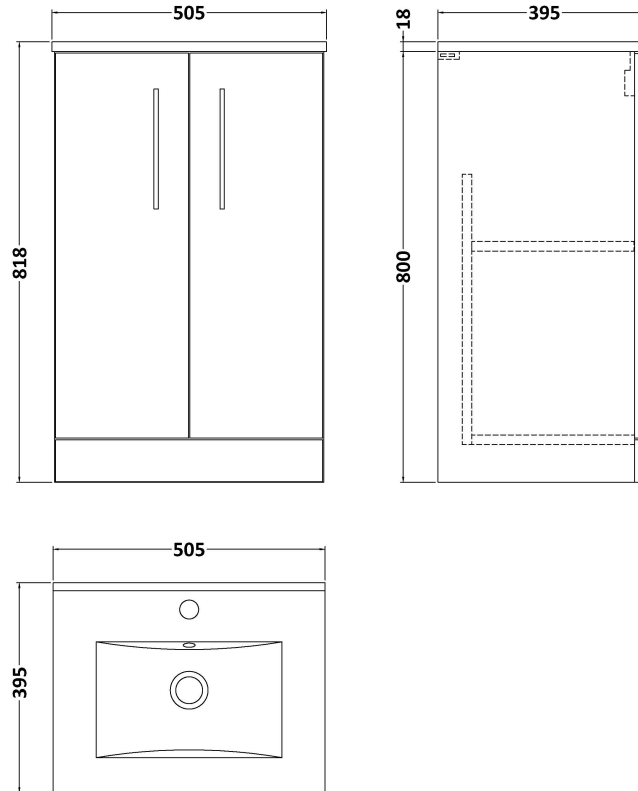

Sales Code: ARN1701B

Description: 500 Fs 2-Door Vanity & Basin 2

Packaging Details

Barcode: 5056462615936