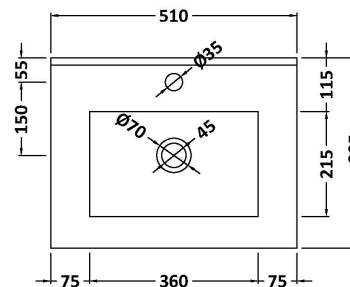

### Product Dimensions

Height (mm):	800
Width (mm):	500
Depth (mm):	383
Nett Weight (kg):	16.5

### Packaging Dimensions

Height (mm):	835
Width (mm):	520
Depth (mm):	375
Gross Weight (kg):	17

### Outer Box Dimensions (If Applicable)

Height (mm):	
Width (mm):	
Depth (mm):	
Gross Weight (kg):	
Barcode:	505646261181

### Product Dimensions

Height (mm):	170
Width (mm):	500
Depth (mm):	390
Nett Weight (kg):	9