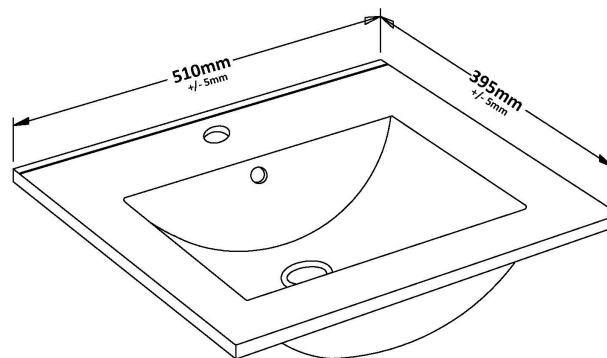

### Product Dimensions

Height (mm):	800
Width (mm):	500
Depth (mm):	383
Nett Weight (kg):	16.5

### Packaging Dimensions

Height (mm):	835
Width (mm):	520
Depth (mm):	375
Gross Weight (kg):	17

### Outer Box Dimensions (If Applicable)

Height (mm):	
Width (mm):	
Depth (mm):	
Gross Weight (kg):	
Barcode:	505646261181

### Product Dimensions

Height (mm):	170
Width (mm):	500
Depth (mm):	390
Nett Weight (kg):	9