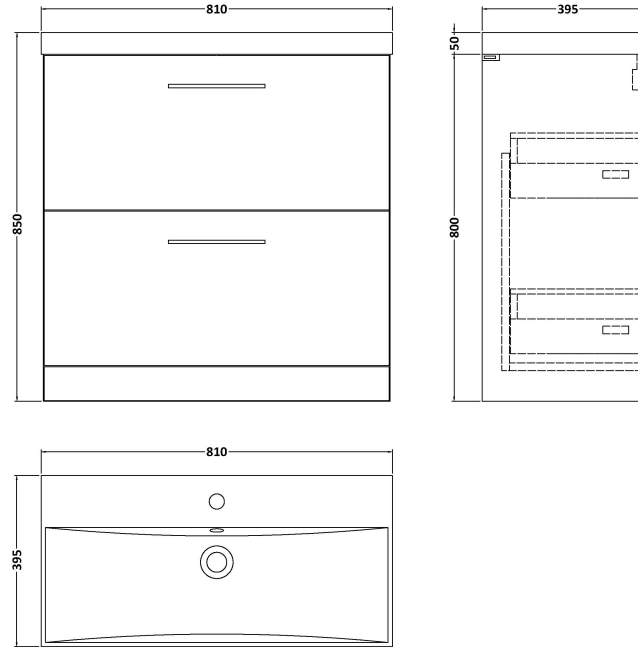

Sales Code: ARN135D

Description: 800 Fs 2-Drawer Vanity & Basin 3

Packaging Details

Barcode: 5056462666945