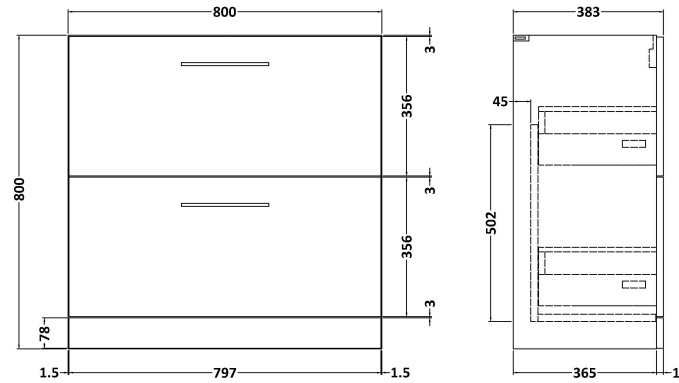

### Product Dimensions

Height (mm):	800
Width (mm):	800
Depth (mm):	383
Nett Weight (kg):	31.5

### Packaging Dimensions

Height (mm):	835
Width (mm):	832
Depth (mm):	391
Gross Weight (kg):	32

### Outer Box Dimensions (If Applicable)

Height (mm):	
Width (mm):	
Depth (mm):	
Gross Weight (kg):	
Barcode:	5056462660714

**Sales Code:** NVM035

**Description:** 800 Thin Edged Basin 1Th

**Product Dimensions**

Height (mm):	170
Width (mm):	810
Depth (mm):	395
Nett Weight (kg):	14.5

**Packaging Dimensions**

Height (mm):	190
Width (mm):	830
Depth (mm):	415
Gross Weight (kg):	15