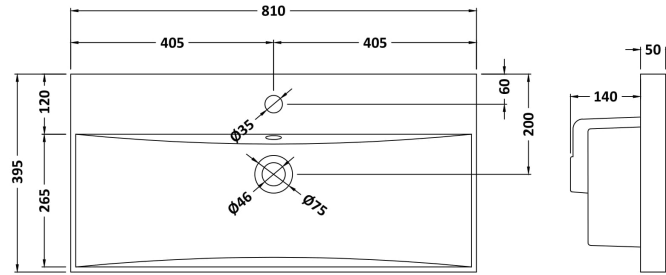

### Product Dimensions

Height (mm):	800
Width (mm):	800
Depth (mm):	383
Nett Weight (kg):	31.5

### Packaging Dimensions

Height (mm):	835
Width (mm):	832
Depth (mm):	391
Gross Weight (kg):	32

### Outer Box Dimensions (If Applicable)

Height (mm):	
Width (mm):	
Depth (mm):	
Gross Weight (kg):	
Barcode:	5056462660714

**Sales Code:** NVM035

**Description:** 800 Thin Edged Basin 1Th

**Product Dimensions**

Height (mm):	170
Width (mm):	810
Depth (mm):	395
Nett Weight (kg):	14.5

**Packaging Dimensions**

Height (mm):	190
Width (mm):	830
Depth (mm):	415
Gross Weight (kg):	15