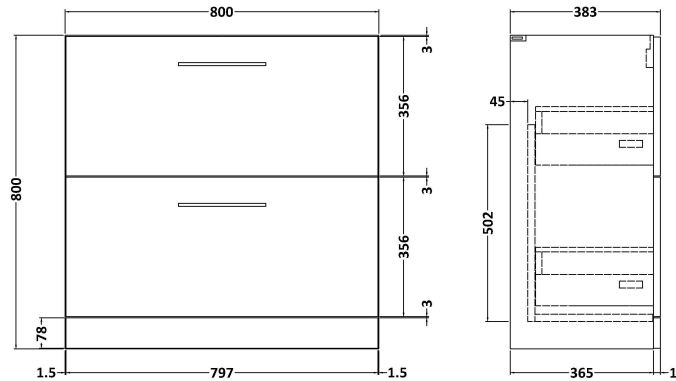

Sales Code: ARN135B

Description: 800 Fs 2-Drawer Vanity & Basin 2

Packaging Details

Barcode: 5056462666938

Sales Code: NVF135

Description: 800 Fs 2-Drawer Unit (365 Deep)

Product Dimensions

Height (mm):	800
Width (mm):	800
Depth (mm):	383
Nett Weight (kg):	31.5

Packaging Dimensions

Height (mm):	835
Width (mm):	832
Depth (mm):	391
Gross Weight (kg):	32

Packaging Data

Box Colour:	Brown Cardboard Box - Printed
Box Qty:	0
Label Size:	0 x 0
Label Colour:	Not Applicable
Label Qty:	0

Outer Box Dimensions (If Applicable)

Height (mm):	
Width (mm):	
Depth (mm):	
Gross Weight (kg):	
Barcode:	5056462660714

Product Details

Country of Origin:	China
Fitting Instruction:	No
CE Certification:	N/A
FSC Certified Materials:	Yes
Colour:	Gloss White
Construction Method:	Cam & Wood Dowel
Construction Type:	Rigid
Cabinet Finish:	MFC Painted Gloss
Fascia Finish:	Mdf Painted Gloss
Cabinet Thickness (mm):	16
Fascia Thickness (mm):	18
Drawer Included:	Yes
Drawer Type:	80mm High Metal S/C Inc Galler
No of Shelves:	0
Hinge Type:	Not Applicable
Hinge Included:	Not Applicable
Adjustable Legs:	No, Not Required
Fixings Included:	Yes
Handle Style:	Contemporary
Waste Shroud:	Yes
Handle Included:	Yes, Supplied
Handle Type:	D-Shape

Sales Code: NVM005

Description: Minimalist Basin 800mm

Product Dimensions

Height (mm):	170
Width (mm):	800
Depth (mm):	390
Nett Weight (kg):	16.9

Packaging Dimensions

Height (mm):	400
Width (mm):	820
Depth (mm):	200
Gross Weight (kg):	16.9