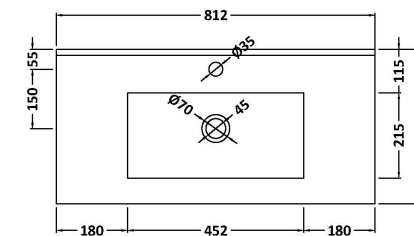

Packaging Dimensions

Height (mm):	835
Width (mm):	832
Depth (mm):	391
Gross Weight (kg):	32

Packaging Data

Box Colour:	Brown Cardboard Box - Printed
Box Qty:	0
Label Size:	0 x 0
Label Colour:	Not Applicable
Label Qty:	0

Outer Box Dimensions (If Applicable)

Height (mm):	
Width (mm):	
Depth (mm):	
Gross Weight (kg):	
Barcode:	5056462660714

Product Details

Country of Origin:	China
Fitting Instruction:	No
CE Certification:	N/A
FSC Certified Materials:	Yes
Colour:	Gloss White
Construction Method:	Cam & Wood Dowel
Construction Type:	Rigid
Cabinet Finish:	MFC Painted Gloss
Fascia Finish:	Mdf Painted Gloss
Cabinet Thickness (mm):	16
Fascia Thickness (mm):	18
Drawer Included:	Yes
Drawer Type:	80mm High Metal S/C Inc Galler
No of Shelves:	0
Hinge Type:	Not Applicable
Hinge Included:	Not Applicable
Adjustable Legs:	No, Not Required
Fixings Included:	Yes
Handle Style:	Contemporary
Waste Shroud:	Yes
Handle Included:	Yes, Supplied
Handle Type:	D-Shape

Sales Code: NVM005

Description: Minimalist Basin 800mm

Product Dimensions

Height (mm):	170
Width (mm):	800
Depth (mm):	390
Nett Weight (kg):	16.9

Packaging Dimensions

Height (mm):	400
Width (mm):	820
Depth (mm):	200
Gross Weight (kg):	16.9

Packaging Data

Box Colour:	Brown Cardboard Box - Printed
Box Qty:	1
Label Size:	100 x 50
Label Colour:	White Label
Label Qty:	2

Outer Box Dimensions (If Applicable)

Height (mm):	
Width (mm):	
Depth (mm):	
Gross Weight (kg):	
Barcode:	5055146194675