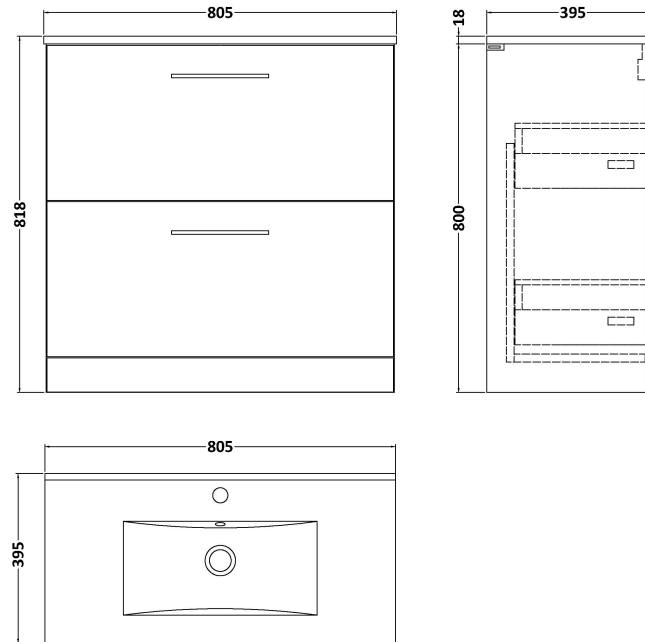

Sales Code: ARN135B

Description: 800 Fs 2-Drawer Vanity & Basin 2

Packaging Details

Barcode: 5056462666938

Sales Code: NVF135

Description: 800 Fs 2-Drawer Unit (365 Deep)

Product Dimensions

Height (mm):	800
Width (mm):	800
Depth (mm):	383
Nett Weight (kg):	31.5

Packaging Dimensions

Height (mm):	835
Width (mm):	832
Depth (mm):	391
Gross Weight (kg):	32

Packaging Data

Box Colour:	Brown Cardboard Box - Printed
Box Qty:	0
Label Size:	0 x 0
Label Colour:	Not Applicable
Label Qty:	0

Sales Code: NVM005

Description: Minimalist Basin 800mm

Product Dimensions

Height (mm):	170
Width (mm):	800
Depth (mm):	390
Nett Weight (kg):	16.9

Packaging Dimensions

Height (mm):	400
Width (mm):	820
Depth (mm):	200
Gross Weight (kg):	16.9

Packaging Data

Box Colour:	Brown Cardboard Box - Printed
Box Qty:	1
Label Size:	100 x 50
Label Colour:	White Label
Label Qty:	2

Outer Box Dimensions (If Applicable)

Height (mm):	
Width (mm):	
Depth (mm):	
Gross Weight (kg):	
Barcode:	5055146194675