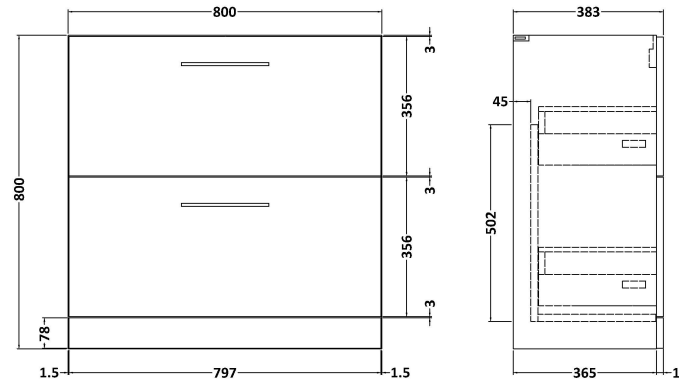

Sales Code: ARN135A

Description: 800 Fs 2-Drawer Vanity & Basin 1

Packaging Details

Barcode: 5056462666921

Sales Code: NVF135

Description: 800 Fs 2-Drawer Unit (365 Deep)

Product Dimensions

Height (mm):	800
Width (mm):	800
Depth (mm):	383
Nett Weight (kg):	31.5

Packaging Dimensions

Height (mm):	835
Width (mm):	832
Depth (mm):	391
Gross Weight (kg):	32

Packaging Data

Box Colour:	Brown Cardboard Box - Printed
Box Qty:	0
Label Size:	0 x 0
Label Colour:	Not Applicable
Label Qty:	0

Sales Code: NVM015

Description: 800 Mid Edged Basin 1 Th

Product Dimensions

Height (mm):	180
Width (mm):	810
Depth (mm):	390
Nett Weight (kg):	15

Packaging Dimensions

Height (mm):	210
Width (mm):	410
Depth (mm):	830
Gross Weight (kg):	15

Packaging Data

Box Colour:	Brown Cardboard Box
Box Qty:	1
Label Size:	100 x 50
Label Colour:	White Label
Label Qty:	2

Outer Box Dimensions (If Applicable)

Height (mm):	
Width (mm):	
Depth (mm):	
Gross Weight (kg):	
Barcode:	5055369043422