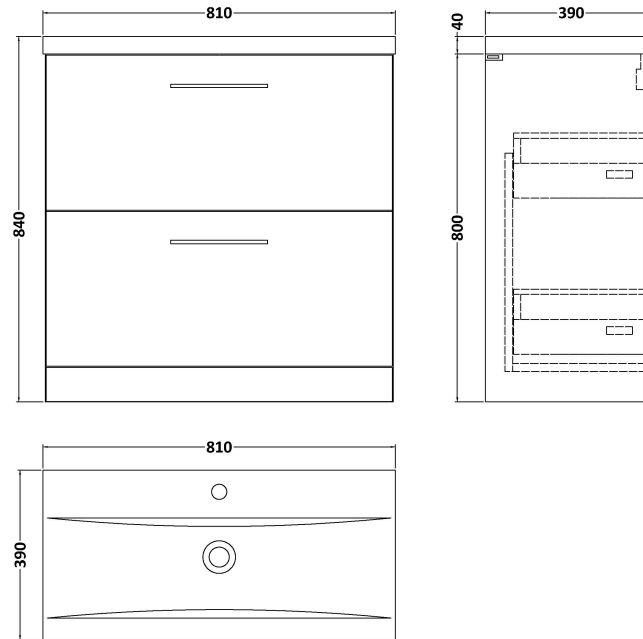

Sales Code: ARN135A

Description: 800 Fs 2-Drawer Vanity & Basin 1

Packaging Details

Barcode: 5056462666921

Sales Code: NVF135

Description: 800 Fs 2-Drawer Unit (365 Deep)

Product Dimensions

Height (mm):	800
Width (mm):	800
Depth (mm):	383
Nett Weight (kg):	31.5

Packaging Dimensions

Height (mm):	835
Width (mm):	832
Depth (mm):	391
Gross Weight (kg):	32

Packaging Data

Box Colour:	Brown Cardboard Box - Printed
Box Qty:	0
Label Size:	0 x 0
Label Colour:	Not Applicable
Label Qty:	0

Outer Box Dimensions (If Applicable)

Height (mm):	
Width (mm):	
Depth (mm):	
Gross Weight (kg):	
Barcode:	5056462660714

Product Details

Country of Origin:	China
Fitting Instruction:	No
CE Certification:	N/A
FSC Certified Materials:	Yes
Colour:	Gloss White
Construction Method:	Cam & Wood Dowel
Construction Type:	Rigid
Cabinet Finish:	MFC Painted Gloss
Fascia Finish:	Mdf Painted Gloss
Cabinet Thickness (mm):	16
Fascia Thickness (mm):	18
Drawer Included:	Yes
Drawer Type:	80mm High Metal S/C Inc Galler
No of Shelves:	0
Hinge Type:	Not Applicable
Hinge Included:	Not Applicable
Adjustable Legs:	No, Not Required
Fixings Included:	Yes
Handle Style:	Contemporary
Waste Shroud:	Yes
Handle Included:	Yes, Supplied
Handle Type:	D-Shape

Sales Code: NVM015

Description: 800 Mid Edged Basin 1 Th

Product Dimensions

Height (mm):	180
Width (mm):	810
Depth (mm):	390
Nett Weight (kg):	15

Packaging Dimensions

Height (mm):	210
Width (mm):	410
Depth (mm):	830
Gross Weight (kg):	15