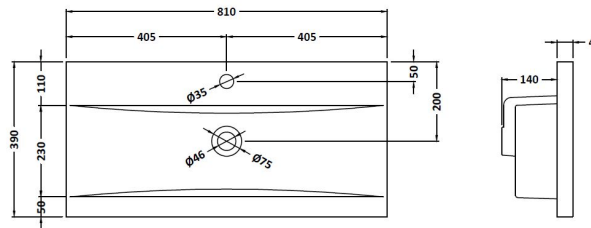

Packaging Dimensions

Height (mm):	835
Width (mm):	832
Depth (mm):	391
Gross Weight (kg):	32

Packaging Data

Box Colour:	Brown Cardboard Box - Printed
Box Qty:	0
Label Size:	0 x 0
Label Colour:	Not Applicable
Label Qty:	0

Outer Box Dimensions (If Applicable)

Height (mm):	
Width (mm):	
Depth (mm):	
Gross Weight (kg):	
Barcode:	5056462660714

Product Details

Country of Origin:	China
Fitting Instruction:	No
CE Certification:	N/A
FSC Certified Materials:	Yes
Colour:	Gloss White
Construction Method:	Cam & Wood Dowel
Construction Type:	Rigid
Cabinet Finish:	MFC Painted Gloss
Fascia Finish:	Mdf Painted Gloss
Cabinet Thickness (mm):	16
Fascia Thickness (mm):	18
Drawer Included:	Yes
Drawer Type:	80mm High Metal S/C Inc Galler
No of Shelves:	0
Hinge Type:	Not Applicable
Hinge Included:	Not Applicable
Adjustable Legs:	No, Not Required
Fixings Included:	Yes
Handle Style:	Contemporary
Waste Shroud:	Yes
Handle Included:	Yes, Supplied
Handle Type:	D-Shape

Sales Code: NVM015

Description: 800 Mid Edged Basin 1 Th

Product Dimensions

Height (mm):	180
Width (mm):	810
Depth (mm):	390
Nett Weight (kg):	15

Packaging Dimensions

Height (mm):	210
Width (mm):	410
Depth (mm):	830
Gross Weight (kg):	15

Packaging Data

Box Colour:	Brown Cardboard Box
Box Qty:	1
Label Size:	100 x 50
Label Colour:	White Label
Label Qty:	2

Outer Box Dimensions (If Applicable)

Height (mm):	
Width (mm):	
Depth (mm):	
Gross Weight (kg):	
Barcode:	5055369043422