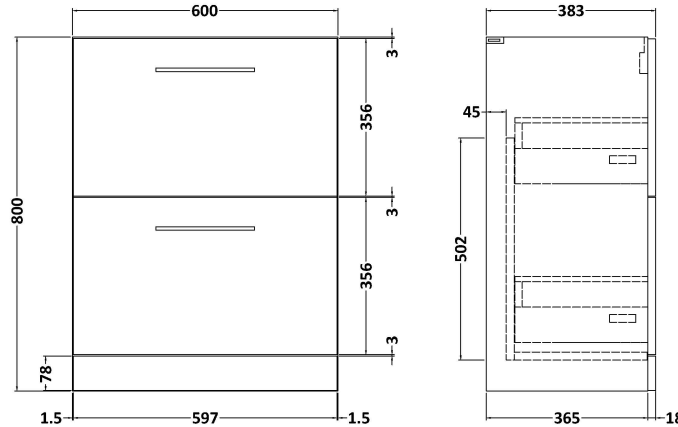

Sales Code: ARN133D

Description: 600 Fs 2-Drawer Vanity & Basin 3

Packaging Details

Barcode: 5056462666730

Sales Code: NVF133

Description: 600 Fs 2-Drawer Unit (365 Deep)

Product Dimensions

Height (mm):	800
Width (mm):	600
Depth (mm):	383
Nett Weight (kg):	26

Packaging Dimensions

Height (mm):	835
Width (mm):	632
Depth (mm):	391
Gross Weight (kg):	26.5

Packaging Data

Box Colour:	Brown Cardboard Box - Printed
Box Qty:	0
Label Size:	0 x 0
Label Colour:	Not Applicable
Label Qty:	0

Outer Box Dimensions (If Applicable)

Height (mm):	
Width (mm):	
Depth (mm):	
Gross Weight (kg):	
Barcode:	5056462660646

Product Details

Country of Origin:	China
Fitting Instruction:	No
CE Certification:	N/A
FSC Certified Materials:	Yes
Colour:	Gloss White
Construction Method:	Cam & Wood Dowel
Construction Type:	Rigid
Cabinet Finish:	MFC Painted Gloss
Fascia Finish:	Mdf Painted Gloss
Cabinet Thickness (mm):	16
Fascia Thickness (mm):	18
Drawer Included:	Yes
Drawer Type:	80mm High Metal S/C Inc Galler
No of Shelves:	0
Hinge Type:	Not Applicable
Hinge Included:	Not Applicable
Adjustable Legs:	No, Not Required
Fixings Included:	Yes
Handle Style:	Contemporary
Waste Shroud:	Yes
Handle Included:	Yes, Supplied
Handle Type:	D-Shape

Sales Code: NVM033

Description: 600 Thin Edged Basin 1Th

Product Dimensions

Height (mm):	170
Width (mm):	610
Depth (mm):	395
Nett Weight (kg):	11

Packaging Dimensions

Height (mm):	190
Width (mm):	630
Depth (mm):	415
Gross Weight (kg):	11.5