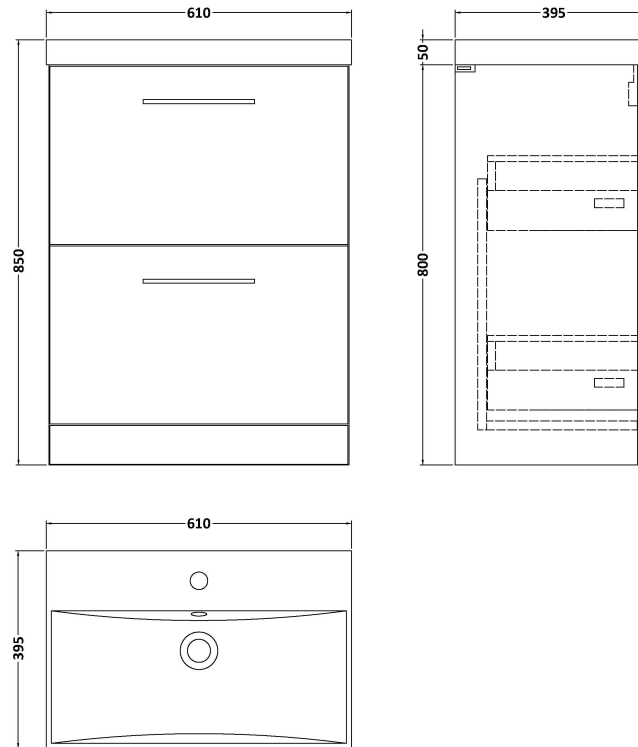

Sales Code: ARN133D

Description: 600 Fs 2-Drawer Vanity & Basin 3

Packaging Details

Barcode: 5056462666730

Sales Code: NVF133

Description: 600 Fs 2-Drawer Unit (365 Deep)

Product Dimensions

Height (mm):	800
Width (mm):	600
Depth (mm):	383
Nett Weight (kg):	26

Packaging Dimensions

Height (mm):	835
Width (mm):	632
Depth (mm):	391
Gross Weight (kg):	26.5

Packaging Data

Box Colour:	Brown Cardboard Box - Printed
Box Qty:	0
Label Size:	0 x 0
Label Colour:	Not Applicable
Label Qty:	0

Outer Box Dimensions (If Applicable)

Height (mm):	
Width (mm):	
Depth (mm):	
Gross Weight (kg):	
Barcode:	5056462660646

Product Details

Country of Origin:	China
Fitting Instruction:	No
CE Certification:	N/A
FSC Certified Materials:	Yes
Colour:	Gloss White
Construction Method:	Cam & Wood Dowel
Construction Type:	Rigid
Cabinet Finish:	MFC Painted Gloss
Fascia Finish:	Mdf Painted Gloss
Cabinet Thickness (mm):	16
Fascia Thickness (mm):	18
Drawer Included:	Yes
Drawer Type:	80mm High Metal S/C Inc Galler
No of Shelves:	0
Hinge Type:	Not Applicable
Hinge Included:	Not Applicable
Adjustable Legs:	No, Not Required
Fixings Included:	Yes
Handle Style:	Contemporary
Waste Shroud:	Yes
Handle Included:	Yes, Supplied
Handle Type:	D-Shape

Sales Code: NVM033

Description: 600 Thin Edged Basin 1Th

Product Dimensions

Height (mm):	170
Width (mm):	610
Depth (mm):	395
Nett Weight (kg):	11

Packaging Dimensions

Height (mm):	190
Width (mm):	630
Depth (mm):	415
Gross Weight (kg):	11.5