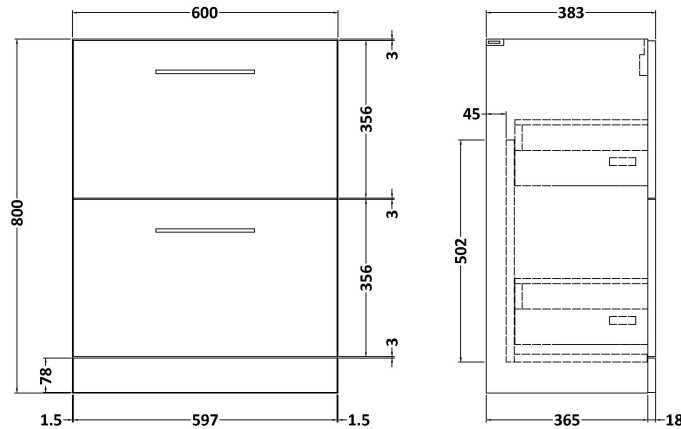

Sales Code: ARN133B

Description: 600 Fs 2-Drawer Vanity & Basin 2

Packaging Details

Barcode: 5056462666723

Sales Code: NVF133

Description: 600 Fs 2-Drawer Unit (365 Deep)

Product Dimensions

Height (mm):	800
Width (mm):	600
Depth (mm):	383
Nett Weight (kg):	26

Packaging Dimensions

Height (mm):	835
Width (mm):	632
Depth (mm):	391
Gross Weight (kg):	26.5

Packaging Data

Box Colour:	Brown Cardboard Box - Printed
Box Qty:	0
Label Size:	0 x 0
Label Colour:	Not Applicable
Label Qty:	0

Outer Box Dimensions (If Applicable)

Height (mm):	
Width (mm):	
Depth (mm):	
Gross Weight (kg):	
Barcode:	5056462660646

Product Details

Country of Origin:	China
Fitting Instruction:	No
CE Certification:	N/A
FSC Certified Materials:	Yes
Colour:	Gloss White
Construction Method:	Cam & Wood Dowel
Construction Type:	Rigid
Cabinet Finish:	MFC Painted Gloss
Fascia Finish:	Mdf Painted Gloss
Cabinet Thickness (mm):	16
Fascia Thickness (mm):	18
Drawer Included:	Yes
Drawer Type:	80mm High Metal S/C Inc Galler
No of Shelves:	0
Hinge Type:	Not Applicable
Hinge Included:	Not Applicable
Adjustable Legs:	No, Not Required
Fixings Included:	Yes
Handle Style:	Contemporary
Waste Shroud:	Yes
Handle Included:	Yes, Supplied
Handle Type:	D-Shape

Sales Code: NVM003

Description: Minimalist Basin 600mm

Product Dimensions

Height (mm):	170
Width (mm):	600
Depth (mm):	390
Nett Weight (kg):	10.76

Packaging Dimensions

Height (mm):	200
Width (mm):	400
Depth (mm):	620
Gross Weight (kg):	10.76