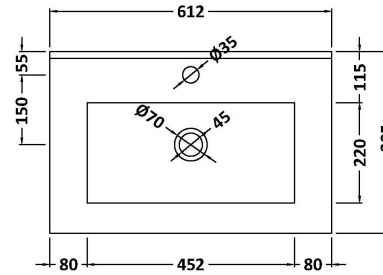

Packaging Dimensions

Height (mm):	835
Width (mm):	632
Depth (mm):	391
Gross Weight (kg):	26.5

Packaging Data

Box Colour:	Brown Cardboard Box - Printed
Box Qty:	0
Label Size:	0 x 0
Label Colour:	Not Applicable
Label Qty:	0

Outer Box Dimensions (If Applicable)

Height (mm):	
Width (mm):	
Depth (mm):	
Gross Weight (kg):	
Barcode:	5056462660646

Product Details

Country of Origin:	China
Fitting Instruction:	No
CE Certification:	N/A
FSC Certified Materials:	Yes
Colour:	Gloss White
Construction Method:	Cam & Wood Dowel
Construction Type:	Rigid
Cabinet Finish:	MFC Painted Gloss
Fascia Finish:	Mdf Painted Gloss
Cabinet Thickness (mm):	16
Fascia Thickness (mm):	18
Drawer Included:	Yes
Drawer Type:	80mm High Metal S/C Inc Galler
No of Shelves:	0
Hinge Type:	Not Applicable
Hinge Included:	Not Applicable
Adjustable Legs:	No, Not Required
Fixings Included:	Yes
Handle Style:	Contemporary
Waste Shroud:	Yes
Handle Included:	Yes, Supplied
Handle Type:	D-Shape

Sales Code: NVM003

Description: Minimalist Basin 600mm

Product Dimensions

Height (mm):	170
Width (mm):	600
Depth (mm):	390
Nett Weight (kg):	10.76

Packaging Dimensions

Height (mm):	200
Width (mm):	400
Depth (mm):	620
Gross Weight (kg):	10.76

Packaging Data

Box Colour:	Brown Cardboard Box - Printed
Box Qty:	1
Label Size:	100 x 50
Label Colour:	White Label
Label Qty:	2

Outer Box Dimensions (If Applicable)

Height (mm):	
Width (mm):	
Depth (mm):	
Gross Weight (kg):	
Barcode:	5055146194668