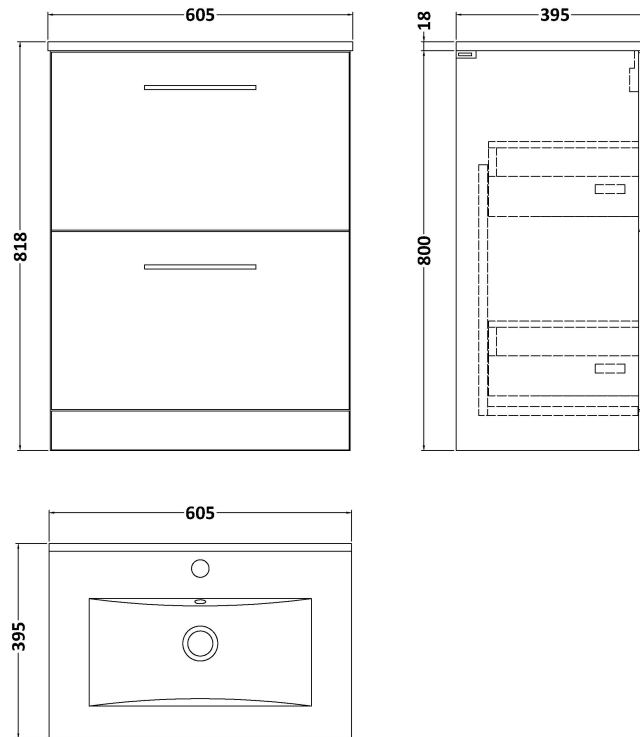

Sales Code: ARN133B

Description: 600 Fs 2-Drawer Vanity & Basin 2

Packaging Details

Barcode: 5056462666723

Sales Code: NVF133

Description: 600 Fs 2-Drawer Unit (365 Deep)

Product Dimensions

Height (mm):	800
Width (mm):	600
Depth (mm):	383
Nett Weight (kg):	26

Packaging Dimensions

Height (mm):	835
Width (mm):	632
Depth (mm):	391
Gross Weight (kg):	26.5

Packaging Data

Box Colour:	Brown Cardboard Box - Printed
Box Qty:	0
Label Size:	0 x 0
Label Colour:	Not Applicable
Label Qty:	0

Outer Box Dimensions (If Applicable)

Height (mm):	
Width (mm):	
Depth (mm):	
Gross Weight (kg):	
Barcode:	5056462660646

Product Details

Country of Origin:	China
Fitting Instruction:	No
CE Certification:	N/A
FSC Certified Materials:	Yes
Colour:	Gloss White
Construction Method:	Cam & Wood Dowel
Construction Type:	Rigid
Cabinet Finish:	MFC Painted Gloss
Fascia Finish:	Mdf Painted Gloss
Cabinet Thickness (mm):	16
Fascia Thickness (mm):	18
Drawer Included:	Yes
Drawer Type:	80mm High Metal S/C Inc Galler
No of Shelves:	0
Hinge Type:	Not Applicable
Hinge Included:	Not Applicable
Adjustable Legs:	No, Not Required
Fixings Included:	Yes
Handle Style:	Contemporary
Waste Shroud:	Yes
Handle Included:	Yes, Supplied
Handle Type:	D-Shape

Sales Code: NVM003

Description: Minimalist Basin 600mm

Product Dimensions

Height (mm):	170
Width (mm):	600
Depth (mm):	390
Nett Weight (kg):	10.76

Packaging Dimensions

Height (mm):	200
Width (mm):	400
Depth (mm):	620
Gross Weight (kg):	10.76