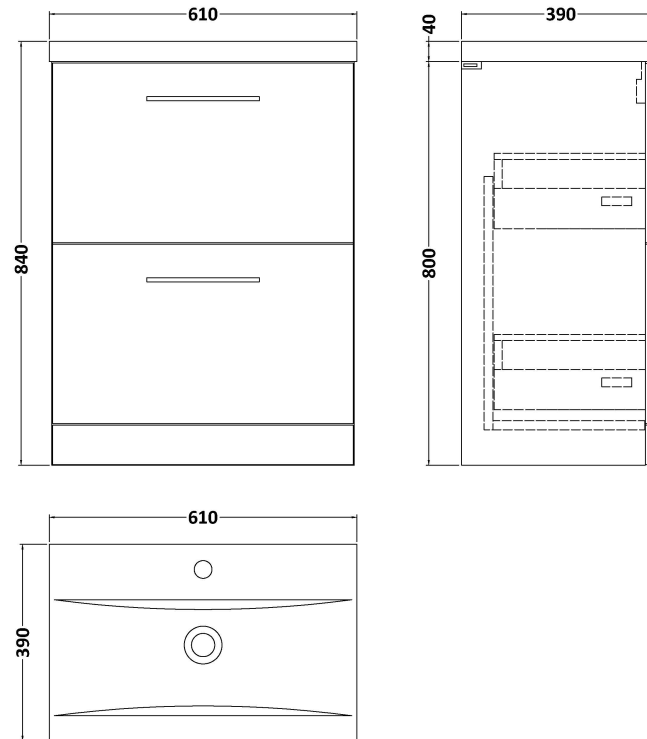

Sales Code: ARN133A

Description: 600 Fs 2-Drawer Vanity & Basin 1

Packaging Details

Barcode: 5056462666716