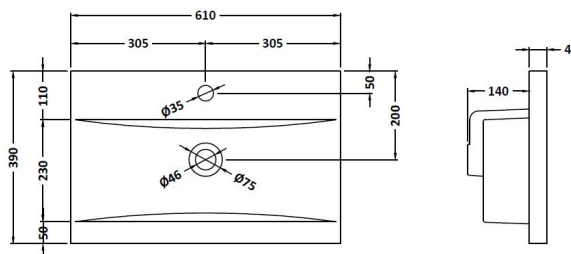

### Product Dimensions

Height (mm):	800
Width (mm):	600
Depth (mm):	383
Nett Weight (kg):	26

### Packaging Dimensions

Height (mm):	835
Width (mm):	632
Depth (mm):	391
Gross Weight (kg):	26.5

### Outer Box Dimensions (If Applicable)

Height (mm):	
Width (mm):	
Depth (mm):	
Gross Weight (kg):	
Barcode:	5056462660646

### Product Dimensions

Height (mm):	180
Width (mm):	610
Depth (mm):	390
Nett Weight (kg):	11