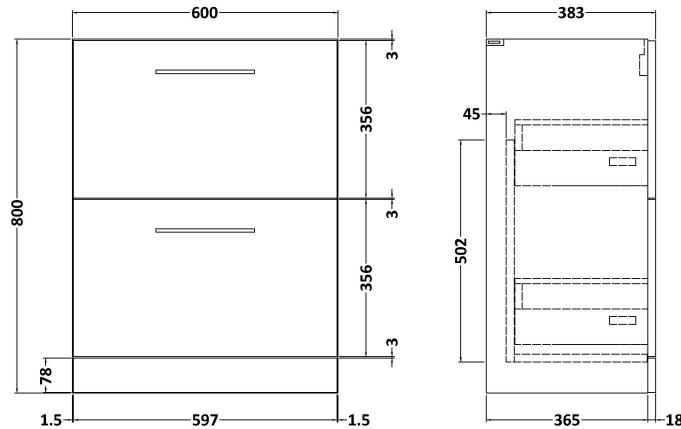

### Product Dimensions

Height (mm):	800
Width (mm):	600
Depth (mm):	383
Nett Weight (kg):	26

### Packaging Dimensions

Height (mm):	835
Width (mm):	632
Depth (mm):	391
Gross Weight (kg):	26.5

### Product Dimensions

Height (mm):	180
Width (mm):	610
Depth (mm):	390
Nett Weight (kg):	11

### Packaging Dimensions

Height (mm):	200
Width (mm):	410
Depth (mm):	630
Gross Weight (kg):	11