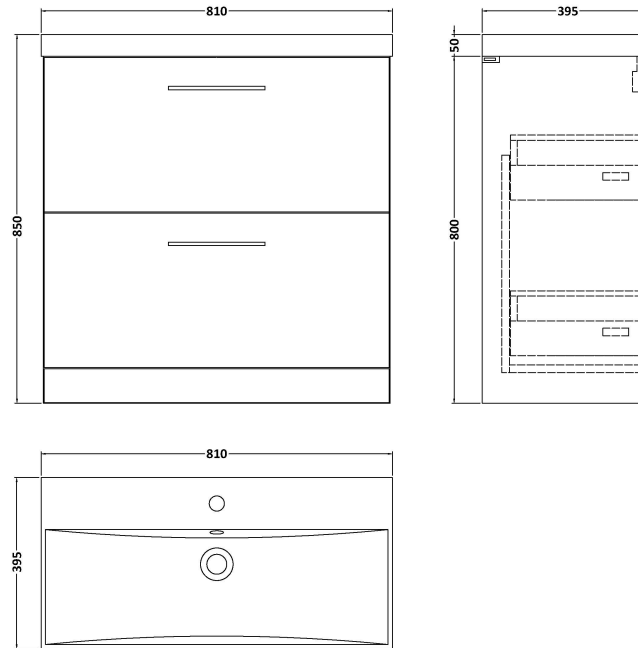

Sales Code: ARN1335D

Description: 800 Fs 2-Drawer Vanity & Basin 3

Packaging Details

Barcode: 5056462666976

Sales Code: NVF1335

Description: 800 Fs 2-Drawer Unit (365 Deep)

Product Dimensions

Height (mm):	800
Width (mm):	800
Depth (mm):	383
Nett Weight (kg):	31.5

Packaging Dimensions

Height (mm):	835
Width (mm):	832
Depth (mm):	391
Gross Weight (kg):	32

Packaging Data

Box Colour:	Brown Cardboard Box - Printed	
Box Qty:	0	
Label Size:	0 x 0	
Label Colour:	Not Applicable	
Label Qty:	0	

Sales Code: NVM035

Description: 800 Thin Edged Basin 1Th

Product Dimensions

Height (mm):	170
Width (mm):	810
Depth (mm):	395
Nett Weight (kg):	14.5

Packaging Dimensions

Height (mm):	190
Width (mm):	830
Depth (mm):	415
Gross Weight (kg):	15

Packaging Data

Box Colour:	Brown Cardboard Box
Box Qty:	1
Label Size:	100 x 50
Label Colour:	White Label
Label Qty:	2

Outer Box Dimensions (If Applicable)

Height (mm):	
Width (mm):	
Depth (mm):	
Gross Weight (kg):	
Barcode:	5056211853435