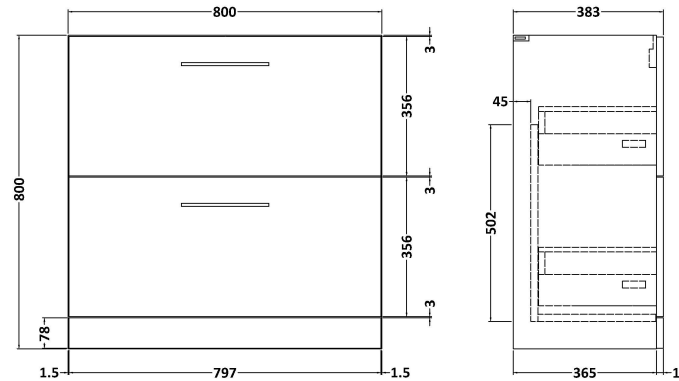

Sales Code: ARN1335D

Description: 800 Fs 2-Drawer Vanity & Basin 3

Packaging Details

Barcode: 5056462666976

Sales Code: NVF1335

Description: 800 Fs 2-Drawer Unit (365 Deep)

Product Dimensions

Height (mm):	800
Width (mm):	800
Depth (mm):	383
Nett Weight (kg):	31.5

Packaging Dimensions

Height (mm):	835
Width (mm):	832
Depth (mm):	391
Gross Weight (kg):	32

Packaging Data

Box Colour:	Brown Cardboard Box - Printed	
Box Qty:	0	
Label Size:	0 x 0	
Label Colour:	Not Applicable	
Label Qty:	0	

Sales Code: NVM035

Description: 800 Thin Edged Basin 1Th

Product Dimensions

Height (mm):	170
Width (mm):	810
Depth (mm):	395
Nett Weight (kg):	14.5

Packaging Dimensions

Height (mm):	190
Width (mm):	830
Depth (mm):	415
Gross Weight (kg):	15

Packaging Data

Box Colour:	Brown Cardboard Box
Box Qty:	1
Label Size:	100 x 50
Label Colour:	White Label
Label Qty:	2

Outer Box Dimensions (If Applicable)

Height (mm):	
Width (mm):	
Depth (mm):	
Gross Weight (kg):	
Barcode:	5056211853435