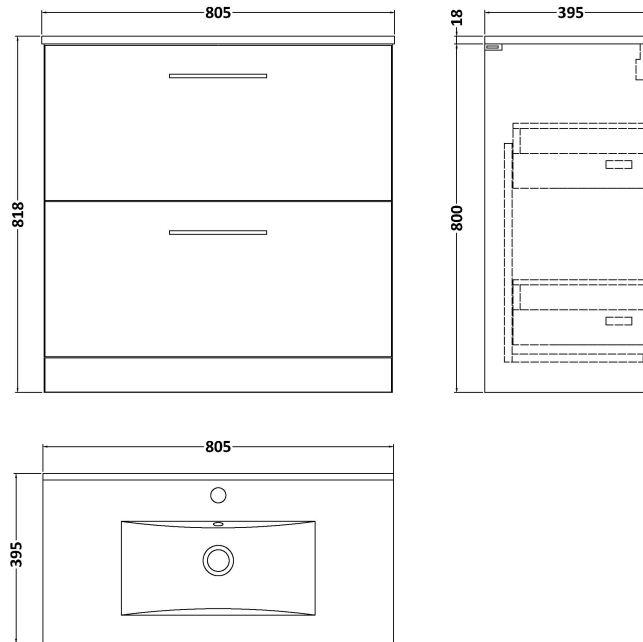

Sales Code: ARN1335B

Description: 800 Fs 2-Drawer Vanity & Basin 2

Packaging Details

Barcode: 5056462666969

Sales Code: NVF1335

Description: 800 Fs 2-Drawer Unit (365 Deep)

Product Dimensions

Height (mm):	800
Width (mm):	800
Depth (mm):	383
Nett Weight (kg):	31.5

Packaging Dimensions

Height (mm):	835
Width (mm):	832
Depth (mm):	391
Gross Weight (kg):	32

Packaging Data

Box Colour:	Brown Cardboard Box - Printed
Box Qty:	0
Label Size:	0 x 0
Label Colour:	Not Applicable
Label Qty:	0

Sales Code: NVM005

Description: Minimalist Basin 800mm

Product Dimensions

Height (mm):	170
Width (mm):	800
Depth (mm):	390
Nett Weight (kg):	16.9

Packaging Dimensions

Height (mm):	400
Width (mm):	820
Depth (mm):	200
Gross Weight (kg):	16.9

Packaging Data

Box Colour:	Brown Cardboard Box - Printed
Box Qty:	1
Label Size:	100 x 50
Label Colour:	White Label
Label Qty:	2

Outer Box Dimensions (If Applicable)

Height (mm):	
Width (mm):	
Depth (mm):	
Gross Weight (kg):	
Barcode:	5055146194675