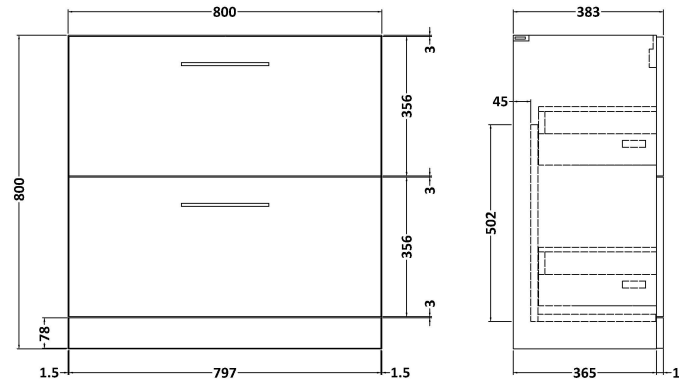

Sales Code: ARN1335B

Description: 800 Fs 2-Drawer Vanity & Basin 2

Packaging Details

Barcode: 5056462666969

Sales Code: NVF1335

Description: 800 Fs 2-Drawer Unit (365 Deep)

Product Dimensions

Height (mm):	800
Width (mm):	800
Depth (mm):	383
Nett Weight (kg):	31.5

Packaging Dimensions

Height (mm):	835
Width (mm):	832
Depth (mm):	391
Gross Weight (kg):	32

Packaging Data

Box Colour:	Brown Cardboard Box - Printed
Box Qty:	0
Label Size:	0 x 0
Label Colour:	Not Applicable
Label Qty:	0

Sales Code: NVM005

Description: Minimalist Basin 800mm

Product Dimensions

Height (mm):	170
Width (mm):	800
Depth (mm):	390
Nett Weight (kg):	16.9

Packaging Dimensions

Height (mm):	400
Width (mm):	820
Depth (mm):	200
Gross Weight (kg):	16.9

Packaging Data

Box Colour:	Brown Cardboard Box - Printed
Box Qty:	1
Label Size:	100 x 50
Label Colour:	White Label
Label Qty:	2

Outer Box Dimensions (If Applicable)

Height (mm):	
Width (mm):	
Depth (mm):	
Gross Weight (kg):	
Barcode:	5055146194675