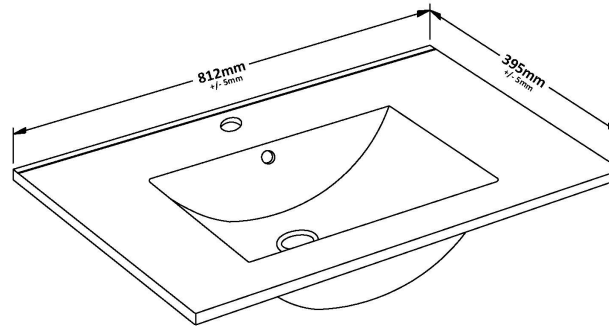

Packaging Dimensions

Height (mm):	835
Width (mm):	832
Depth (mm):	391
Gross Weight (kg):	32

Packaging Data

Box Colour:	Brown Cardboard Box - Printed
Box Qty:	0
Label Size:	0 x 0
Label Colour:	Not Applicable
Label Qty:	0

Outer Box Dimensions (If Applicable)

Height (mm):	
Width (mm):	
Depth (mm):	
Gross Weight (kg):	
Barcode:	5056462660721

Product Details

Country of Origin:	China
Fitting Instruction:	No
CE Certification:	N/A
FSC Certified Materials:	Yes
Colour:	Gloss Mid Grey
Construction Method:	Cam & Wood Dowel
Construction Type:	Rigid
Cabinet Finish:	MFC Painted Gloss
Fascia Finish:	Mdf Painted Gloss
Cabinet Thickness (mm):	16
Fascia Thickness (mm):	18
Drawer Included:	Yes
Drawer Type:	80mm High Metal S/C Inc Galler
No of Shelves:	0
Hinge Type:	Not Applicable
Hinge Included:	Not Applicable
Adjustable Legs:	No, Not Required
Fixings Included:	Yes
Handle Style:	Contemporary
Waste Shroud:	Yes
Handle Included:	Yes, Supplied
Handle Type:	D-Shape

Sales Code: NVM005

Description: Minimalist Basin 800mm

Product Dimensions

Height (mm):	170
Width (mm):	800
Depth (mm):	390
Nett Weight (kg):	16.9

Packaging Dimensions

Height (mm):	400
Width (mm):	820
Depth (mm):	200
Gross Weight (kg):	16.9

Packaging Data

Box Colour:	Brown Cardboard Box - Printed
Box Qty:	1
Label Size:	100 x 50
Label Colour:	White Label
Label Qty:	2

Outer Box Dimensions (If Applicable)

Height (mm):	
Width (mm):	
Depth (mm):	
Gross Weight (kg):	
Barcode:	5055146194675