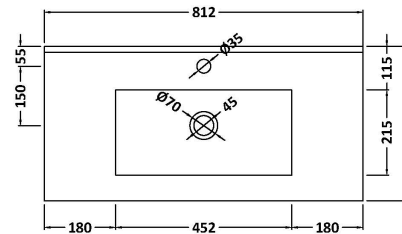

Packaging Dimensions

Height (mm):	835
Width (mm):	832
Depth (mm):	391
Gross Weight (kg):	32

Packaging Data

Box Colour:	Brown Cardboard Box - Printed
Box Qty:	0
Label Size:	0 x 0
Label Colour:	Not Applicable
Label Qty:	0

Outer Box Dimensions (If Applicable)

Height (mm):	
Width (mm):	
Depth (mm):	
Gross Weight (kg):	
Barcode:	5056462660721

Product Details

Country of Origin:	China
Fitting Instruction:	No
CE Certification:	N/A
FSC Certified Materials:	Yes
Colour:	Gloss Mid Grey
Construction Method:	Cam & Wood Dowel
Construction Type:	Rigid
Cabinet Finish:	MFC Painted Gloss
Fascia Finish:	Mdf Painted Gloss
Cabinet Thickness (mm):	16
Fascia Thickness (mm):	18
Drawer Included:	Yes
Drawer Type:	80mm High Metal S/C Inc Galler
No of Shelves:	0
Hinge Type:	Not Applicable
Hinge Included:	Not Applicable
Adjustable Legs:	No, Not Required
Fixings Included:	Yes
Handle Style:	Contemporary
Waste Shroud:	Yes
Handle Included:	Yes, Supplied
Handle Type:	D-Shape

Sales Code: NVM005

Description: Minimalist Basin 800mm

Product Dimensions

Height (mm):	170
Width (mm):	800
Depth (mm):	390
Nett Weight (kg):	16.9

Packaging Dimensions

Height (mm):	400
Width (mm):	820
Depth (mm):	200
Gross Weight (kg):	16.9

Packaging Data

Box Colour:	Brown Cardboard Box - Printed
Box Qty:	1
Label Size:	100 x 50
Label Colour:	White Label
Label Qty:	2

Outer Box Dimensions (If Applicable)

Height (mm):	
Width (mm):	
Depth (mm):	
Gross Weight (kg):	
Barcode:	5055146194675