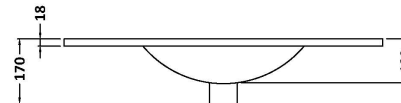

Packaging Dimensions

Height (mm):	835
Width (mm):	832
Depth (mm):	391
Gross Weight (kg):	32

Packaging Data

Box Colour:	Brown Cardboard Box - Printed
Box Qty:	0
Label Size:	0 x 0
Label Colour:	Not Applicable
Label Qty:	0

Outer Box Dimensions (If Applicable)

Height (mm):	
Width (mm):	
Depth (mm):	
Gross Weight (kg):	
Barcode:	5056462660721

Product Details

Country of Origin:	China
Fitting Instruction:	No
CE Certification:	N/A
FSC Certified Materials:	Yes
Colour:	Gloss Mid Grey
Construction Method:	Cam & Wood Dowel
Construction Type:	Rigid
Cabinet Finish:	MFC Painted Gloss
Fascia Finish:	Mdf Painted Gloss
Cabinet Thickness (mm):	16
Fascia Thickness (mm):	18
Drawer Included:	Yes
Drawer Type:	80mm High Metal S/C Inc Galler
No of Shelves:	0
Hinge Type:	Not Applicable
Hinge Included:	Not Applicable
Adjustable Legs:	No, Not Required
Fixings Included:	Yes
Handle Style:	Contemporary
Waste Shroud:	Yes
Handle Included:	Yes, Supplied
Handle Type:	D-Shape

Sales Code: NVM005

Description: Minimalist Basin 800mm

Product Dimensions

Height (mm):	170
Width (mm):	800
Depth (mm):	390
Nett Weight (kg):	16.9

Packaging Dimensions

Height (mm):	400
Width (mm):	820
Depth (mm):	200
Gross Weight (kg):	16.9

Packaging Data

Box Colour:	Brown Cardboard Box - Printed
Box Qty:	1
Label Size:	100 x 50
Label Colour:	White Label
Label Qty:	2

Outer Box Dimensions (If Applicable)

Height (mm):	
Width (mm):	
Depth (mm):	
Gross Weight (kg):	
Barcode:	5055146194675