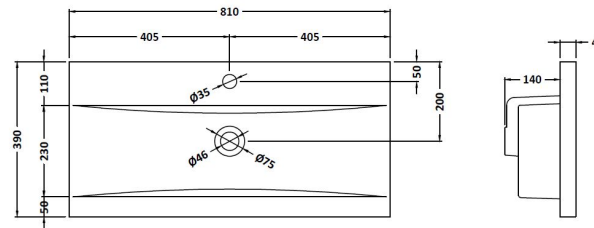

### Product Dimensions

Height (mm):	800
Width (mm):	800
Depth (mm):	383
Nett Weight (kg):	31.5

### Packaging Dimensions

Height (mm):	835
Width (mm):	832
Depth (mm):	391
Gross Weight (kg):	32

### Outer Box Dimensions (If Applicable)

Height (mm):	
Width (mm):	
Depth (mm):	
Gross Weight (kg):	
Barcode:	5056462660721

**Sales Code:** NVM015

**Description:** 800 Mid Edged Basin 1 Th

**Product Dimensions**

Height (mm):	180
Width (mm):	810
Depth (mm):	390
Nett Weight (kg):	15

**Packaging Dimensions**

Height (mm):	210
Width (mm):	410
Depth (mm):	830
Gross Weight (kg):	15