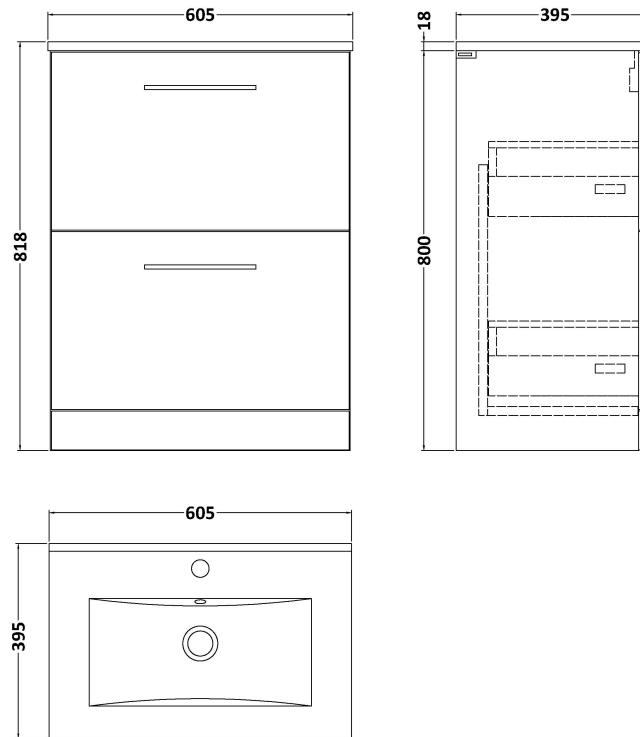

Sales Code: ARN1333B

Description: 600 Fs 2-Drawer Vanity & Basin 2

Packaging Details

Barcode: 5056462666754

Sales Code: NVF1333

Description: 600 Fs 2-Drawer Unit (365 Deep)

Product Dimensions

Height (mm):	800
Width (mm):	600
Depth (mm):	383
Nett Weight (kg):	26

Packaging Dimensions

Height (mm):	835
Width (mm):	632
Depth (mm):	391
Gross Weight (kg):	26.5

Packaging Data

Box Colour:	Brown Cardboard Box - Printed
Box Qty:	0
Label Size:	0 x 0
Label Colour:	Not Applicable
Label Qty:	0

Outer Box Dimensions (If Applicable)

Height (mm):	
Width (mm):	
Depth (mm):	
Gross Weight (kg):	
Barcode:	5056462660653

Product Details

Country of Origin:	China
Fitting Instruction:	No
CE Certification:	N/A
FSC Certified Materials:	Yes
Colour:	Gloss Mid Grey
Construction Method:	Cam & Wood Dowel
Construction Type:	Rigid
Cabinet Finish:	MFC Painted Gloss
Fascia Finish:	Mdf Painted Gloss
Cabinet Thickness (mm):	16
Fascia Thickness (mm):	18
Drawer Included:	Yes
Drawer Type:	80mm High Metal S/C Inc Galler
No of Shelves:	0
Hinge Type:	Not Applicable
Hinge Included:	Not Applicable
Adjustable Legs:	No, Not Required
Fixings Included:	Yes
Handle Style:	Contemporary
Waste Shroud:	Yes
Handle Included:	Yes, Supplied
Handle Type:	D-Shape

Sales Code: NVM003

Description: Minimalist Basin 600mm

Product Dimensions

Height (mm):	170
Width (mm):	600
Depth (mm):	390
Nett Weight (kg):	10.76

Packaging Dimensions

Height (mm):	200
Width (mm):	400
Depth (mm):	620
Gross Weight (kg):	10.76