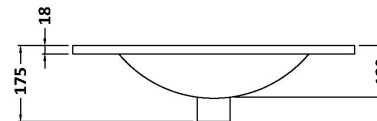

Packaging Dimensions

Height (mm):	835
Width (mm):	632
Depth (mm):	391
Gross Weight (kg):	26.5

Packaging Data

Box Colour:	Brown Cardboard Box - Printed
Box Qty:	0
Label Size:	0 x 0
Label Colour:	Not Applicable
Label Qty:	0

Outer Box Dimensions (If Applicable)

Height (mm):	
Width (mm):	
Depth (mm):	
Gross Weight (kg):	
Barcode:	5056462660653

Product Details

Country of Origin:	China
Fitting Instruction:	No
CE Certification:	N/A
FSC Certified Materials:	Yes
Colour:	Gloss Mid Grey
Construction Method:	Cam & Wood Dowel
Construction Type:	Rigid
Cabinet Finish:	MFC Painted Gloss
Fascia Finish:	Mdf Painted Gloss
Cabinet Thickness (mm):	16
Fascia Thickness (mm):	18
Drawer Included:	Yes
Drawer Type:	80mm High Metal S/C Inc Galler
No of Shelves:	0
Hinge Type:	Not Applicable
Hinge Included:	Not Applicable
Adjustable Legs:	No, Not Required
Fixings Included:	Yes
Handle Style:	Contemporary
Waste Shroud:	Yes
Handle Included:	Yes, Supplied
Handle Type:	D-Shape

Sales Code: NVM003

Description: Minimalist Basin 600mm

Product Dimensions

Height (mm):	170
Width (mm):	600
Depth (mm):	390
Nett Weight (kg):	10.76

Packaging Dimensions

Height (mm):	200
Width (mm):	400
Depth (mm):	620
Gross Weight (kg):	10.76

Packaging Data

Box Colour:	Brown Cardboard Box - Printed
Box Qty:	1
Label Size:	100 x 50
Label Colour:	White Label
Label Qty:	2

Outer Box Dimensions (If Applicable)

Height (mm):	
Width (mm):	
Depth (mm):	
Gross Weight (kg):	
Barcode:	5055146194668