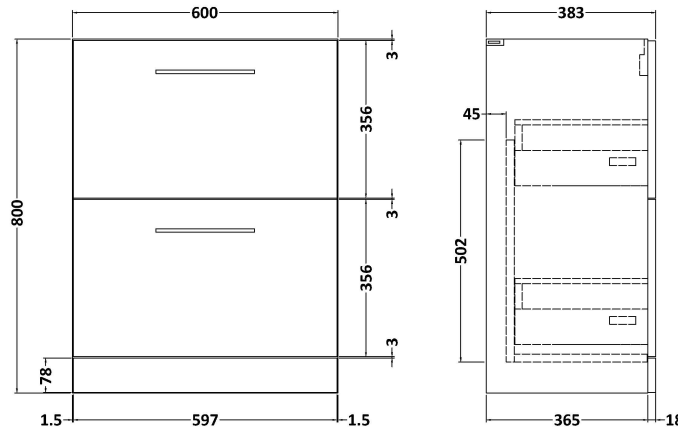

Sales Code: ARN1333B

Description: 600 Fs 2-Drawer Vanity & Basin 2

Packaging Details

Barcode: 5056462666754

Sales Code: NVF1333

Description: 600 Fs 2-Drawer Unit (365 Deep)

Product Dimensions

Height (mm):	800
Width (mm):	600
Depth (mm):	383
Nett Weight (kg):	26

Packaging Dimensions

Height (mm):	835
Width (mm):	632
Depth (mm):	391
Gross Weight (kg):	26.5

Packaging Data

Box Colour:	Brown Cardboard Box - Printed
Box Qty:	0
Label Size:	0 x 0
Label Colour:	Not Applicable
Label Qty:	0

Sales Code: NVM003

Description: Minimalist Basin 600mm

Product Dimensions

Height (mm):	170
Width (mm):	600
Depth (mm):	390
Nett Weight (kg):	10.76

Packaging Dimensions

Height (mm):	200
Width (mm):	400
Depth (mm):	620
Gross Weight (kg):	10.76

Packaging Data

Box Colour:	Brown Cardboard Box - Printed
Box Qty:	1
Label Size:	100 x 50
Label Colour:	White Label
Label Qty:	2

Outer Box Dimensions (If Applicable)

Height (mm):	
Width (mm):	
Depth (mm):	
Gross Weight (kg):	
Barcode:	5055146194668