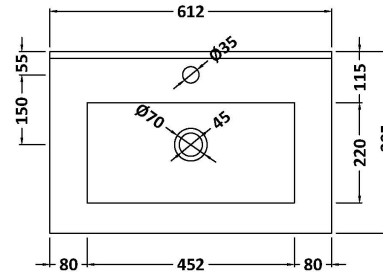

Packaging Dimensions

Height (mm):	835
Width (mm):	632
Depth (mm):	391
Gross Weight (kg):	26.5

Packaging Data

Box Colour:	Brown Cardboard Box - Printed
Box Qty:	0
Label Size:	0 x 0
Label Colour:	Not Applicable
Label Qty:	0

Outer Box Dimensions (If Applicable)

Height (mm):	
Width (mm):	
Depth (mm):	
Gross Weight (kg):	
Barcode:	5056462660653

Product Details

Country of Origin:	China
Fitting Instruction:	No
CE Certification:	N/A
FSC Certified Materials:	Yes
Colour:	Gloss Mid Grey
Construction Method:	Cam & Wood Dowel
Construction Type:	Rigid
Cabinet Finish:	MFC Painted Gloss
Fascia Finish:	Mdf Painted Gloss
Cabinet Thickness (mm):	16
Fascia Thickness (mm):	18
Drawer Included:	Yes
Drawer Type:	80mm High Metal S/C Inc Galler
No of Shelves:	0
Hinge Type:	Not Applicable
Hinge Included:	Not Applicable
Adjustable Legs:	No, Not Required
Fixings Included:	Yes
Handle Style:	Contemporary
Waste Shroud:	Yes
Handle Included:	Yes, Supplied
Handle Type:	D-Shape

Sales Code: NVM003

Description: Minimalist Basin 600mm

Product Dimensions

Height (mm):	170
Width (mm):	600
Depth (mm):	390
Nett Weight (kg):	10.76

Packaging Dimensions

Height (mm):	200
Width (mm):	400
Depth (mm):	620
Gross Weight (kg):	10.76

Packaging Data

Box Colour:	Brown Cardboard Box - Printed
Box Qty:	1
Label Size:	100 x 50
Label Colour:	White Label
Label Qty:	2

Outer Box Dimensions (If Applicable)

Height (mm):	
Width (mm):	
Depth (mm):	
Gross Weight (kg):	
Barcode:	5055146194668