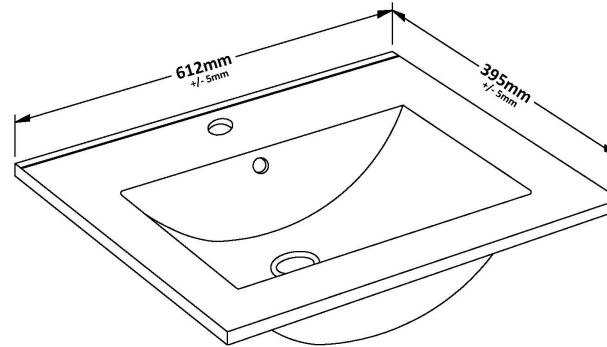

Packaging Dimensions

Height (mm):	835
Width (mm):	632
Depth (mm):	391
Gross Weight (kg):	26.5

Packaging Data

Box Colour:	Brown Cardboard Box - Printed
Box Qty:	0
Label Size:	0 x 0
Label Colour:	Not Applicable
Label Qty:	0

Outer Box Dimensions (If Applicable)

Height (mm):	
Width (mm):	
Depth (mm):	
Gross Weight (kg):	
Barcode:	5056462660653

Product Details

Country of Origin:	China
Fitting Instruction:	No
CE Certification:	N/A
FSC Certified Materials:	Yes
Colour:	Gloss Mid Grey
Construction Method:	Cam & Wood Dowel
Construction Type:	Rigid
Cabinet Finish:	MFC Painted Gloss
Fascia Finish:	Mdf Painted Gloss
Cabinet Thickness (mm):	16
Fascia Thickness (mm):	18
Drawer Included:	Yes
Drawer Type:	80mm High Metal S/C Inc Galler
No of Shelves:	0
Hinge Type:	Not Applicable
Hinge Included:	Not Applicable
Adjustable Legs:	No, Not Required
Fixings Included:	Yes
Handle Style:	Contemporary
Waste Shroud:	Yes
Handle Included:	Yes, Supplied
Handle Type:	D-Shape

Sales Code: NVM003

Description: Minimalist Basin 600mm

Product Dimensions

Height (mm):	170
Width (mm):	600
Depth (mm):	390
Nett Weight (kg):	10.76

Packaging Dimensions

Height (mm):	200
Width (mm):	400
Depth (mm):	620
Gross Weight (kg):	10.76

Packaging Data

Box Colour:	Brown Cardboard Box - Printed
Box Qty:	1
Label Size:	100 x 50
Label Colour:	White Label
Label Qty:	2

Outer Box Dimensions (If Applicable)

Height (mm):	
Width (mm):	
Depth (mm):	
Gross Weight (kg):	
Barcode:	5055146194668