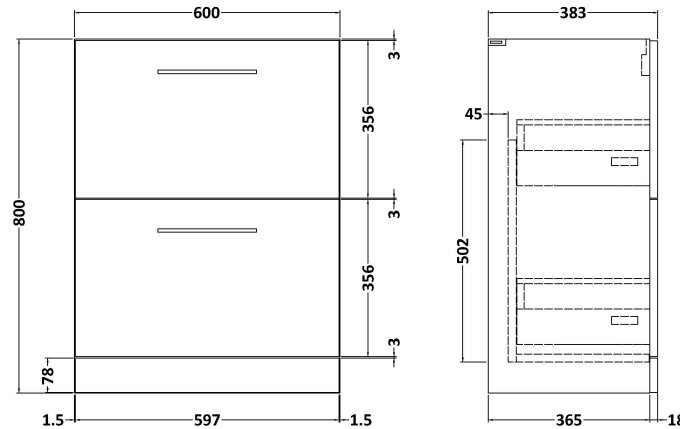

Sales Code: ARN1333A

Description: 600 Fs 2-Drawer Vanity & Basin 1

Packaging Details

Barcode: 5056462666747

Sales Code: NVF1333

Description: 600 Fs 2-Drawer Unit (365 Deep)

Product Dimensions

Height (mm):	800
Width (mm):	600
Depth (mm):	383
Nett Weight (kg):	26

Packaging Dimensions

Height (mm):	835
Width (mm):	632
Depth (mm):	391
Gross Weight (kg):	26.5

Packaging Data

Box Colour:	Brown Cardboard Box - Printed
Box Qty:	0
Label Size:	0 x 0
Label Colour:	Not Applicable
Label Qty:	0

Sales Code: NVM013

Description: 600 Mid-Edged Basin 1 Th

Product Dimensions

Height (mm):	180
Width (mm):	610
Depth (mm):	390
Nett Weight (kg):	11

Packaging Dimensions

Height (mm):	200
Width (mm):	410
Depth (mm):	630
Gross Weight (kg):	11

Packaging Data

Box Colour:	Brown Cardboard Box - Printed
Box Qty:	1
Label Size:	100 x 50
Label Colour:	White Label
Label Qty:	2

Outer Box Dimensions (If Applicable)

Height (mm):	
Width (mm):	
Depth (mm):	
Gross Weight (kg):	
Barcode:	5055369043415