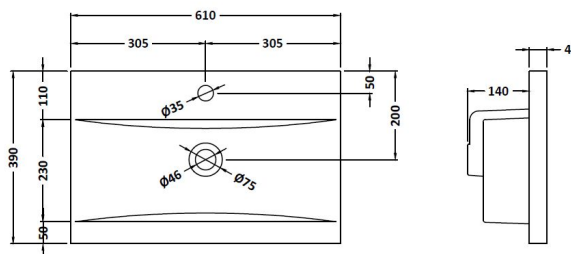

Packaging Dimensions

Height (mm):	835
Width (mm):	632
Depth (mm):	391
Gross Weight (kg):	26.5

Packaging Data

Box Colour:	Brown Cardboard Box - Printed
Box Qty:	0
Label Size:	0 x 0
Label Colour:	Not Applicable
Label Qty:	0

Outer Box Dimensions (If Applicable)

Height (mm):	
Width (mm):	
Depth (mm):	
Gross Weight (kg):	
Barcode:	5056462660653

Product Details

Country of Origin:	China
Fitting Instruction:	No
CE Certification:	N/A
FSC Certified Materials:	Yes
Colour:	Gloss Mid Grey
Construction Method:	Cam & Wood Dowel
Construction Type:	Rigid
Cabinet Finish:	MFC Painted Gloss
Fascia Finish:	Mdf Painted Gloss
Cabinet Thickness (mm):	16
Fascia Thickness (mm):	18
Drawer Included:	Yes
Drawer Type:	80mm High Metal S/C Inc Galler
No of Shelves:	0
Hinge Type:	Not Applicable
Hinge Included:	Not Applicable
Adjustable Legs:	No, Not Required
Fixings Included:	Yes
Handle Style:	Contemporary
Waste Shroud:	Yes
Handle Included:	Yes, Supplied
Handle Type:	D-Shape

Sales Code: NVM013

Description: 600 Mid-Edged Basin 1 Th

Product Dimensions

Height (mm):	180
Width (mm):	610
Depth (mm):	390
Nett Weight (kg):	11

Packaging Dimensions

Height (mm):	200
Width (mm):	410
Depth (mm):	630
Gross Weight (kg):	11

Packaging Data

Box Colour:	Brown Cardboard Box - Printed
Box Qty:	1
Label Size:	100 x 50
Label Colour:	White Label
Label Qty:	2

Outer Box Dimensions (If Applicable)

Height (mm):	
Width (mm):	
Depth (mm):	
Gross Weight (kg):	
Barcode:	5055369043415