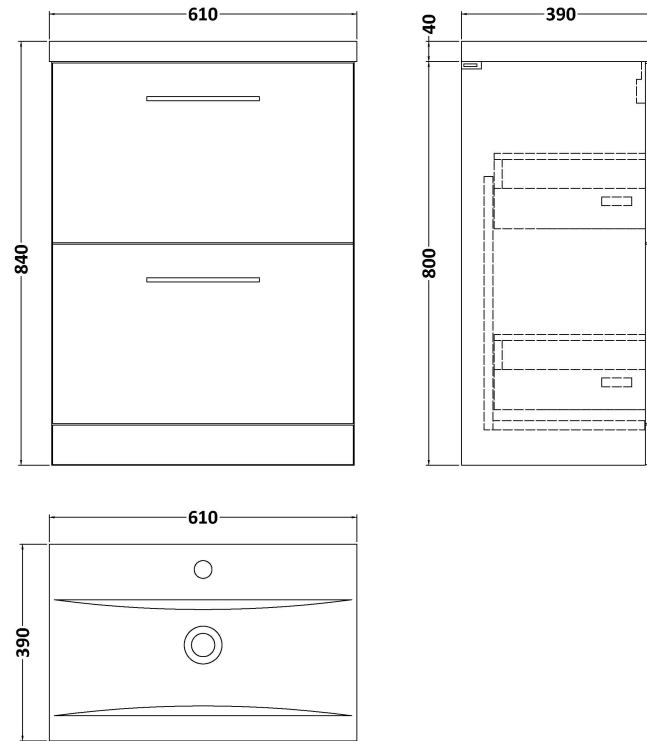

Sales Code: ARN1333A

Description: 600 Fs 2-Drawer Vanity & Basin 1

Packaging Details

Barcode: 5056462666747

Sales Code: NVF1333

Description: 600 Fs 2-Drawer Unit (365 Deep)

Product Dimensions

Height (mm):	800
Width (mm):	600
Depth (mm):	383
Nett Weight (kg):	26

Packaging Dimensions

Height (mm):	835
Width (mm):	632
Depth (mm):	391
Gross Weight (kg):	26.5

Packaging Data

Box Colour:	Brown Cardboard Box - Printed
Box Qty:	0
Label Size:	0 x 0
Label Colour:	Not Applicable
Label Qty:	0

Sales Code: NVM013

Description: 600 Mid-Edged Basin 1 Th

Product Dimensions

Height (mm):	180
Width (mm):	610
Depth (mm):	390
Nett Weight (kg):	11

Packaging Dimensions

Height (mm):	200
Width (mm):	410
Depth (mm):	630
Gross Weight (kg):	11

Packaging Data

Box Colour:	Brown Cardboard Box - Printed
Box Qty:	1
Label Size:	100 x 50
Label Colour:	White Label
Label Qty:	2

Outer Box Dimensions (If Applicable)

Height (mm):	
Width (mm):	
Depth (mm):	
Gross Weight (kg):	
Barcode:	5055369043415