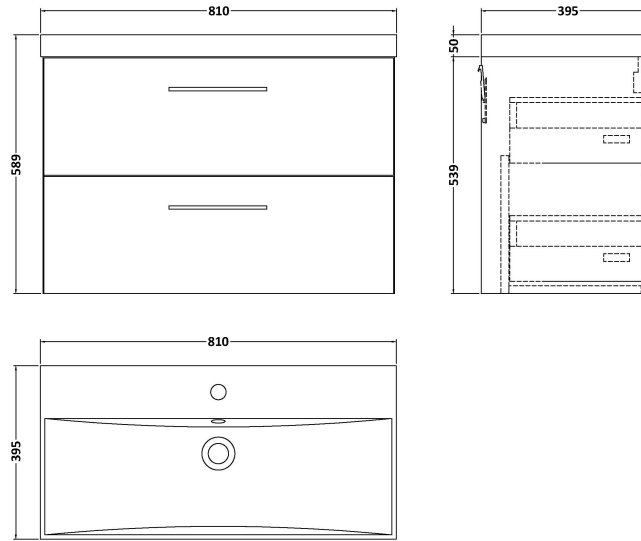

Sales Code: ARN1326D

Description: 800 Wh 2-Drawer Vanity & Basin 3

Packaging Details

Barcode: 5056462669106

Sales Code: NVF1326

Description: 800 Wh 2-Drawer Unit (365 Deep)

Product Dimensions

Height (mm):	539
Width (mm):	800
Depth (mm):	383
Nett Weight (kg):	33.5

Packaging Dimensions

Height (mm):	560
Width (mm):	820
Depth (mm):	405
Gross Weight (kg):	34

Packaging Data

Box Colour:	Brown Cardboard Box - Printed
Box Qty:	0
Label Size:	0 x 0
Label Colour:	Not Applicable
Label Qty:	0

Outer Box Dimensions (If Applicable)

Height (mm):	
Width (mm):	
Depth (mm):	
Gross Weight (kg):	
Barcode:	5056462658087

Product Details

Country of Origin:	China
Fitting Instruction:	No
CE Certification:	N/A
FSC Certified Materials:	Yes
Colour:	Gloss Mid Grey
Construction Method:	Cam & Wood Dowel
Construction Type:	Rigid
Cabinet Finish:	MFC Painted Gloss
Fascia Finish:	Mdf Painted Gloss
Cabinet Thickness (mm):	16
Fascia Thickness (mm):	16
Drawer Included:	Yes
Drawer Type:	80mm High Metal S/C Inc Galler
No of Shelves:	0
Hinge Type:	Not Applicable
Hinge Included:	Not Applicable
Adjustable Legs:	No, Not Required
Fixings Included:	Yes
Handle Style:	Contemporary
Waste Shroud:	Yes
Handle Included:	Yes, Supplied
Handle Type:	D-Shape

Sales Code: NVM035

Description: 800 Thin Edged Basin 1Th

Product Dimensions

Height (mm):	170
Width (mm):	810
Depth (mm):	395
Nett Weight (kg):	14.5

Packaging Dimensions

Height (mm):	190
Width (mm):	830
Depth (mm):	415
Gross Weight (kg):	15