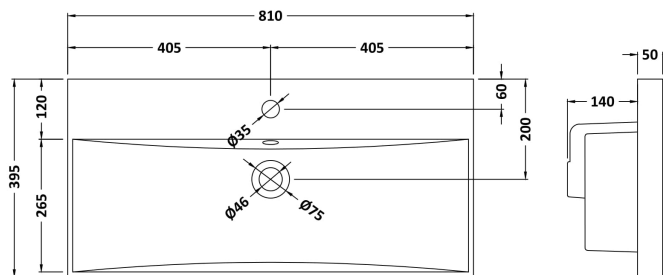

Packaging Dimensions

Height (mm):	560
Width (mm):	820
Depth (mm):	405
Gross Weight (kg):	34

Packaging Data

Box Colour:	Brown Cardboard Box - Printed
Box Qty:	0
Label Size:	0 x 0
Label Colour:	Not Applicable
Label Qty:	0

Outer Box Dimensions (If Applicable)

Height (mm):	
Width (mm):	
Depth (mm):	
Gross Weight (kg):	
Barcode:	5056462658087

Product Details

Country of Origin:	China
Fitting Instruction:	No
CE Certification:	N/A
FSC Certified Materials:	Yes
Colour:	Gloss Mid Grey
Construction Method:	Cam & Wood Dowel
Construction Type:	Rigid
Cabinet Finish:	MFC Painted Gloss
Fascia Finish:	Mdf Painted Gloss
Cabinet Thickness (mm):	16
Fascia Thickness (mm):	16
Drawer Included:	Yes
Drawer Type:	80mm High Metal S/C Inc Galler
No of Shelves:	0
Hinge Type:	Not Applicable
Hinge Included:	Not Applicable
Adjustable Legs:	No, Not Required
Fixings Included:	Yes
Handle Style:	Contemporary
Waste Shroud:	Yes
Handle Included:	Yes, Supplied
Handle Type:	D-Shape

Sales Code: NVM035

Description: 800 Thin Edged Basin 1Th

Product Dimensions

Height (mm):	170
Width (mm):	810
Depth (mm):	395
Nett Weight (kg):	14.5

Packaging Dimensions

Height (mm):	190
Width (mm):	830
Depth (mm):	415
Gross Weight (kg):	15

Packaging Data

Box Colour:	Brown Cardboard Box
Box Qty:	1
Label Size:	100 x 50
Label Colour:	White Label
Label Qty:	2

Outer Box Dimensions (If Applicable)

Height (mm):	
Width (mm):	
Depth (mm):	
Gross Weight (kg):	
Barcode:	5056211853435