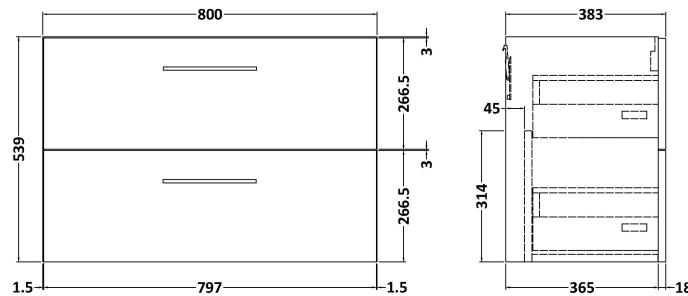

Sales Code: ARN1326D

Description: 800 Wh 2-Drawer Vanity & Basin 3

Packaging Details

Barcode: 5056462669106

Sales Code: NVF1326

Description: 800 Wh 2-Drawer Unit (365 Deep)

Product Dimensions

Height (mm):	539
Width (mm):	800
Depth (mm):	383
Nett Weight (kg):	33.5

Packaging Dimensions

Height (mm):	560
Width (mm):	820
Depth (mm):	405
Gross Weight (kg):	34

Packaging Data

Box Colour:	Brown Cardboard Box - Printed
Box Qty:	0
Label Size:	0 x 0
Label Colour:	Not Applicable
Label Qty:	0

Sales Code: NVM035

Description: 800 Thin Edged Basin 1Th

Product Dimensions

Height (mm):	170
Width (mm):	810
Depth (mm):	395
Nett Weight (kg):	14.5

Packaging Dimensions

Height (mm):	190
Width (mm):	830
Depth (mm):	415
Gross Weight (kg):	15

Packaging Data

Box Colour:	Brown Cardboard Box
Box Qty:	1
Label Size:	100 x 50
Label Colour:	White Label
Label Qty:	2

Outer Box Dimensions (If Applicable)

Height (mm):	
Width (mm):	
Depth (mm):	
Gross Weight (kg):	
Barcode:	5056211853435