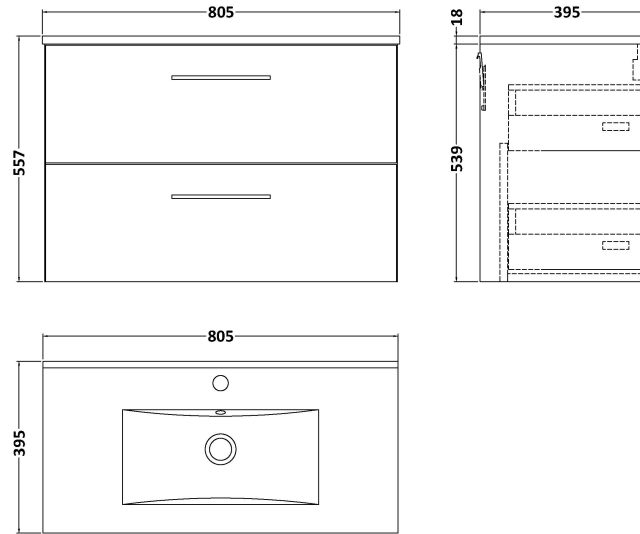

Sales Code: ARN1326B

Description: 800 Wh 2-Drawer Vanity & Basin 2

Packaging Details

Barcode: 5056462669090

Sales Code: NVF1326

Description: 800 Wh 2-Drawer Unit (365 Deep)

Product Dimensions

Height (mm):	539
Width (mm):	800
Depth (mm):	383
Nett Weight (kg):	33.5

Packaging Dimensions

Height (mm):	560
Width (mm):	820
Depth (mm):	405
Gross Weight (kg):	34

Packaging Data

Box Colour:	Brown Cardboard Box - Printed
Box Qty:	0
Label Size:	0 x 0
Label Colour:	Not Applicable
Label Qty:	0

Outer Box Dimensions (If Applicable)

Height (mm):	
Width (mm):	
Depth (mm):	
Gross Weight (kg):	
Barcode:	5056462658087

Product Details

Country of Origin:	China
Fitting Instruction:	No
CE Certification:	N/A
FSC Certified Materials:	Yes
Colour:	Gloss Mid Grey
Construction Method:	Cam & Wood Dowel
Construction Type:	Rigid
Cabinet Finish:	MFC Painted Gloss
Fascia Finish:	Mdf Painted Gloss
Cabinet Thickness (mm):	16
Fascia Thickness (mm):	16
Drawer Included:	Yes
Drawer Type:	80mm High Metal S/C Inc Galler
No of Shelves:	0
Hinge Type:	Not Applicable
Hinge Included:	Not Applicable
Adjustable Legs:	No, Not Required
Fixings Included:	Yes
Handle Style:	Contemporary
Waste Shroud:	Yes
Handle Included:	Yes, Supplied
Handle Type:	D-Shape

Sales Code: NVM005

Description: Minimalist Basin 800mm

Product Dimensions

Height (mm):	170
Width (mm):	800
Depth (mm):	390
Nett Weight (kg):	16.9

Packaging Dimensions

Height (mm):	400
Width (mm):	820
Depth (mm):	200
Gross Weight (kg):	16.9