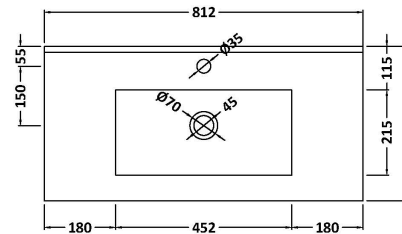

Packaging Dimensions

Height (mm):	560
Width (mm):	820
Depth (mm):	405
Gross Weight (kg):	34

Packaging Data

Box Colour:	Brown Cardboard Box - Printed
Box Qty:	0
Label Size:	0 x 0
Label Colour:	Not Applicable
Label Qty:	0

Outer Box Dimensions (If Applicable)

Height (mm):	
Width (mm):	
Depth (mm):	
Gross Weight (kg):	
Barcode:	5056462658087

Product Details

Country of Origin:	China
Fitting Instruction:	No
CE Certification:	N/A
FSC Certified Materials:	Yes
Colour:	Gloss Mid Grey
Construction Method:	Cam & Wood Dowel
Construction Type:	Rigid
Cabinet Finish:	MFC Painted Gloss
Fascia Finish:	Mdf Painted Gloss
Cabinet Thickness (mm):	16
Fascia Thickness (mm):	16
Drawer Included:	Yes
Drawer Type:	80mm High Metal S/C Inc Galler
No of Shelves:	0
Hinge Type:	Not Applicable
Hinge Included:	Not Applicable
Adjustable Legs:	No, Not Required
Fixings Included:	Yes
Handle Style:	Contemporary
Waste Shroud:	Yes
Handle Included:	Yes, Supplied
Handle Type:	D-Shape

Sales Code: NVM005

Description: Minimalist Basin 800mm

Product Dimensions

Height (mm):	170
Width (mm):	800
Depth (mm):	390
Nett Weight (kg):	16.9

Packaging Dimensions

Height (mm):	400
Width (mm):	820
Depth (mm):	200
Gross Weight (kg):	16.9

Packaging Data

Box Colour:	Brown Cardboard Box - Printed
Box Qty:	1
Label Size:	100 x 50
Label Colour:	White Label
Label Qty:	2

Outer Box Dimensions (If Applicable)

Height (mm):	
Width (mm):	
Depth (mm):	
Gross Weight (kg):	
Barcode:	5055146194675