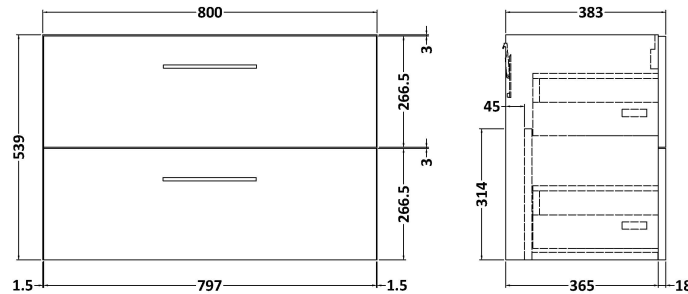

Sales Code: ARN1326B

Description: 800 Wh 2-Drawer Vanity & Basin 2

Packaging Details

Barcode: 5056462669090

Sales Code: NVF1326

Description: 800 Wh 2-Drawer Unit (365 Deep)

Product Dimensions

Height (mm):	539
Width (mm):	800
Depth (mm):	383
Nett Weight (kg):	33.5

Packaging Dimensions

Height (mm):	560
Width (mm):	820
Depth (mm):	405
Gross Weight (kg):	34

Packaging Data

Box Colour:	Brown Cardboard Box - Printed
Box Qty:	0
Label Size:	0 x 0
Label Colour:	Not Applicable
Label Qty:	0

Sales Code: NVM005

Description: Minimalist Basin 800mm

Product Dimensions

Height (mm):	170
Width (mm):	800
Depth (mm):	390
Nett Weight (kg):	16.9

Packaging Dimensions

Height (mm):	400
Width (mm):	820
Depth (mm):	200
Gross Weight (kg):	16.9

Packaging Data

Box Colour:	Brown Cardboard Box - Printed
Box Qty:	1
Label Size:	100 x 50
Label Colour:	White Label
Label Qty:	2

Outer Box Dimensions (If Applicable)

Height (mm):	
Width (mm):	
Depth (mm):	
Gross Weight (kg):	
Barcode:	5055146194675