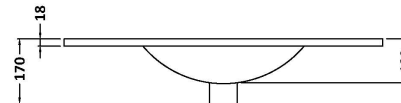

Packaging Dimensions

Height (mm):	560
Width (mm):	820
Depth (mm):	405
Gross Weight (kg):	34

Packaging Data

Box Colour:	Brown Cardboard Box - Printed
Box Qty:	0
Label Size:	0 x 0
Label Colour:	Not Applicable
Label Qty:	0

Outer Box Dimensions (If Applicable)

Height (mm):	
Width (mm):	
Depth (mm):	
Gross Weight (kg):	
Barcode:	5056462658087

Product Details

Country of Origin:	China
Fitting Instruction:	No
CE Certification:	N/A
FSC Certified Materials:	Yes
Colour:	Gloss Mid Grey
Construction Method:	Cam & Wood Dowel
Construction Type:	Rigid
Cabinet Finish:	MFC Painted Gloss
Fascia Finish:	Mdf Painted Gloss
Cabinet Thickness (mm):	16
Fascia Thickness (mm):	16
Drawer Included:	Yes
Drawer Type:	80mm High Metal S/C Inc Galler
No of Shelves:	0
Hinge Type:	Not Applicable
Hinge Included:	Not Applicable
Adjustable Legs:	No, Not Required
Fixings Included:	Yes
Handle Style:	Contemporary
Waste Shroud:	Yes
Handle Included:	Yes, Supplied
Handle Type:	D-Shape

Sales Code: NVM005

Description: Minimalist Basin 800mm

Product Dimensions

Height (mm):	170
Width (mm):	800
Depth (mm):	390
Nett Weight (kg):	16.9

Packaging Dimensions

Height (mm):	400
Width (mm):	820
Depth (mm):	200
Gross Weight (kg):	16.9

Packaging Data

Box Colour:	Brown Cardboard Box - Printed
Box Qty:	1
Label Size:	100 x 50
Label Colour:	White Label
Label Qty:	2

Outer Box Dimensions (If Applicable)

Height (mm):	
Width (mm):	
Depth (mm):	
Gross Weight (kg):	
Barcode:	5055146194675