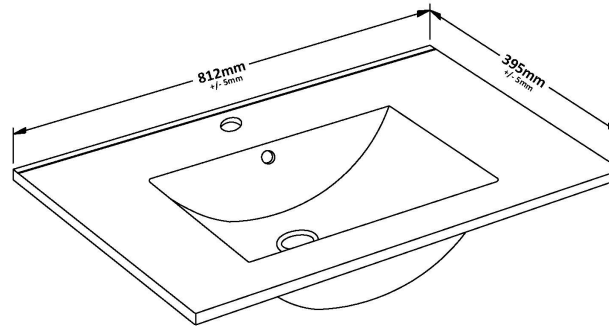

Packaging Dimensions

Height (mm):	560
Width (mm):	820
Depth (mm):	405
Gross Weight (kg):	34

Packaging Data

Box Colour:	Brown Cardboard Box - Printed
Box Qty:	0
Label Size:	0 x 0
Label Colour:	Not Applicable
Label Qty:	0

Outer Box Dimensions (If Applicable)

Height (mm):	
Width (mm):	
Depth (mm):	
Gross Weight (kg):	
Barcode:	5056462658087

Product Details

Country of Origin:	China
Fitting Instruction:	No
CE Certification:	N/A
FSC Certified Materials:	Yes
Colour:	Gloss Mid Grey
Construction Method:	Cam & Wood Dowel
Construction Type:	Rigid
Cabinet Finish:	MFC Painted Gloss
Fascia Finish:	Mdf Painted Gloss
Cabinet Thickness (mm):	16
Fascia Thickness (mm):	16
Drawer Included:	Yes
Drawer Type:	80mm High Metal S/C Inc Galler
No of Shelves:	0
Hinge Type:	Not Applicable
Hinge Included:	Not Applicable
Adjustable Legs:	No, Not Required
Fixings Included:	Yes
Handle Style:	Contemporary
Waste Shroud:	Yes
Handle Included:	Yes, Supplied
Handle Type:	D-Shape

Sales Code: NVM005

Description: Minimalist Basin 800mm

Product Dimensions

Height (mm):	170
Width (mm):	800
Depth (mm):	390
Nett Weight (kg):	16.9

Packaging Dimensions

Height (mm):	400
Width (mm):	820
Depth (mm):	200
Gross Weight (kg):	16.9

Packaging Data

Box Colour:	Brown Cardboard Box - Printed
Box Qty:	1
Label Size:	100 x 50
Label Colour:	White Label
Label Qty:	2

Outer Box Dimensions (If Applicable)

Height (mm):	
Width (mm):	
Depth (mm):	
Gross Weight (kg):	
Barcode:	5055146194675