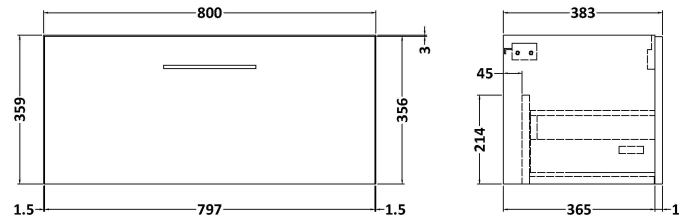

Sales Code: ARN1325W

Description: 800 Wh 1-Drawer Vanity & Worktop

Packaging Details

Barcode: 5056462668697

Sales Code: NVF1325

Description: 800 Single Drawer Unit (365 Deep)

Product Dimensions

Height (mm):	359
Width (mm):	800
Depth (mm):	383
Nett Weight (kg):	17

Packaging Dimensions

Height (mm):	391
Width (mm):	832
Depth (mm):	391
Gross Weight (kg):	17.5

Packaging Data

Box Colour:	Brown Cardboard Box - Printed
Box Qty:	0
Label Size:	0 x 0
Label Colour:	Not Applicable
Label Qty:	0

Outer Box Dimensions (If Applicable)

Height (mm):	
Width (mm):	
Depth (mm):	
Gross Weight (kg):	
Barcode:	5056462660868

Product Details

Country of Origin:	China
Fitting Instruction:	No
CE Certification:	N/A
FSC Certified Materials:	Yes
Colour:	Gloss Mid Grey
Construction Method:	Cam & Wood Dowel
Construction Type:	Rigid
Cabinet Finish:	MFC Painted Gloss
Fascia Finish:	Mdf Painted Gloss
Cabinet Thickness (mm):	16
Fascia Thickness (mm):	18
Drawer Included:	Yes
Drawer Type:	80mm High Metal S/C Inc Galler
No of Shelves:	0
Hinge Type:	Not Applicable
Hinge Included:	Not Applicable
Adjustable Legs:	No, Not Required
Fixings Included:	Yes
Handle Style:	Contemporary
Waste Shroud:	Yes
Handle Included:	Yes, Supplied
Handle Type:	D-Shape

Sales Code: MWD1370

Description: 800 Worktop (805X390x18mm)

Product Dimensions

Height (mm):	18
Width (mm):	805
Depth (mm):	390
Nett Weight (kg):	3.5

Packaging Dimensions

Height (mm):	25
Width (mm):	825
Depth (mm):	410
Gross Weight (kg):	3.5