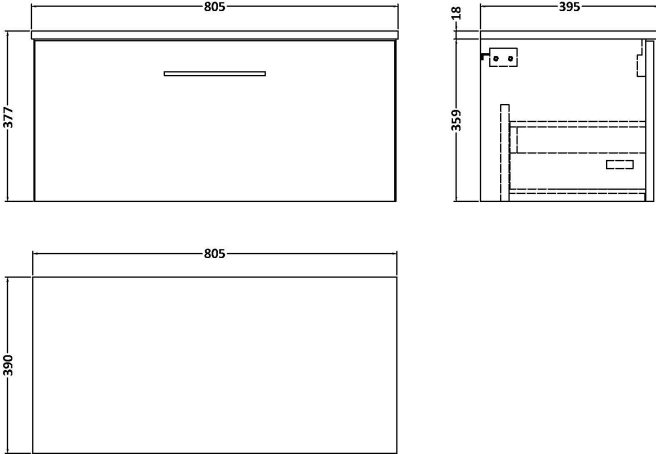

Sales Code: ARN1325W

Description: 800 Wh 1-Drawer Vanity & Worktop

Packaging Details

Barcode: 5056462668697

Sales Code: NVF1325

Description: 800 Single Drawer Unit (365 Deep)

Product Dimensions

Height (mm):	359
Width (mm):	800
Depth (mm):	383
Nett Weight (kg):	17

Packaging Dimensions

Height (mm):	391
Width (mm):	832
Depth (mm):	391
Gross Weight (kg):	17.5

Packaging Data

Box Colour:	Brown Cardboard Box - Printed
Box Qty:	0
Label Size:	0 x 0
Label Colour:	Not Applicable
Label Qty:	0

Outer Box Dimensions (If Applicable)

Height (mm):	
Width (mm):	
Depth (mm):	
Gross Weight (kg):	
Barcode:	5056462660868

Product Details

Country of Origin:	China
Fitting Instruction:	No
CE Certification:	N/A
FSC Certified Materials:	Yes
Colour:	Gloss Mid Grey
Construction Method:	Cam & Wood Dowel
Construction Type:	Rigid
Cabinet Finish:	MFC Painted Gloss
Fascia Finish:	Mdf Painted Gloss
Cabinet Thickness (mm):	16
Fascia Thickness (mm):	18
Drawer Included:	Yes
Drawer Type:	80mm High Metal S/C Inc Galler
No of Shelves:	0
Hinge Type:	Not Applicable
Hinge Included:	Not Applicable
Adjustable Legs:	No, Not Required
Fixings Included:	Yes
Handle Style:	Contemporary
Waste Shroud:	Yes
Handle Included:	Yes, Supplied
Handle Type:	D-Shape

Sales Code: MWD1370

Description: 800 Worktop (805X390x18mm)

Product Dimensions

Height (mm):	18
Width (mm):	805
Depth (mm):	390
Nett Weight (kg):	3.5

Packaging Dimensions

Height (mm):	25
Width (mm):	825
Depth (mm):	410
Gross Weight (kg):	3.5