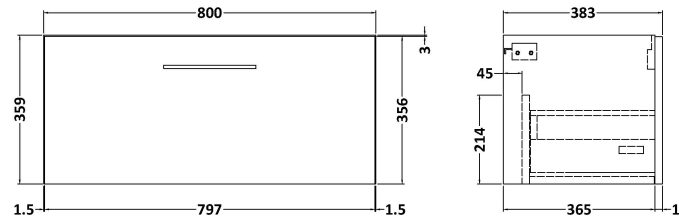

Sales Code: ARN1325D

Description: 800 Wh 1-Drawer Vanity & Basin 3

Packaging Details

Barcode: 5056462668680

Sales Code: NVF1325

Description: 800 Single Drawer Unit (365 Deep)

Product Dimensions

Height (mm):	359
Width (mm):	800
Depth (mm):	383
Nett Weight (kg):	17

Packaging Dimensions

Height (mm):	391
Width (mm):	832
Depth (mm):	391
Gross Weight (kg):	17.5

Packaging Data

Box Colour:	Brown Cardboard Box - Printed
Box Qty:	0
Label Size:	0 x 0
Label Colour:	Not Applicable
Label Qty:	0

Sales Code: NVM035

Description: 800 Thin Edged Basin 1Th

Product Dimensions

Height (mm):	170
Width (mm):	810
Depth (mm):	395
Nett Weight (kg):	14.5

Packaging Dimensions

Height (mm):	190
Width (mm):	830
Depth (mm):	415
Gross Weight (kg):	15

Packaging Data

Box Colour:	Brown Cardboard Box
Box Qty:	1
Label Size:	100 x 50
Label Colour:	White Label
Label Qty:	2

Outer Box Dimensions (If Applicable)

Height (mm):	
Width (mm):	
Depth (mm):	
Gross Weight (kg):	
Barcode:	5056211853435