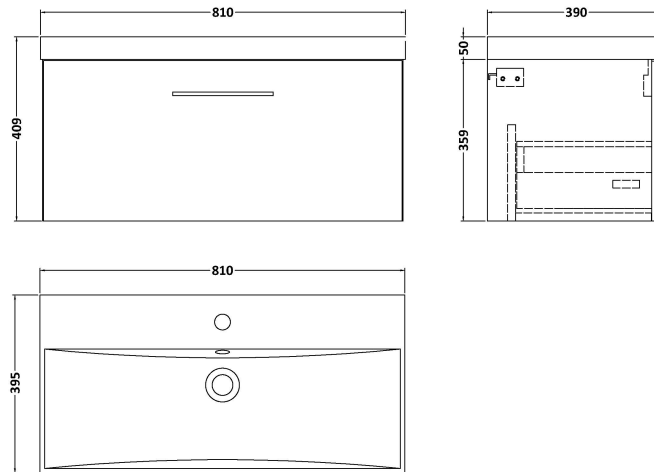

Sales Code: ARN1325D

Description: 800 Wh 1-Drawer Vanity & Basin 3

Packaging Details

Barcode: 5056462668680

Sales Code: NVF1325

Description: 800 Single Drawer Unit (365 Deep)

Product Dimensions

Height (mm):	359
Width (mm):	800
Depth (mm):	383
Nett Weight (kg):	17

Packaging Dimensions

Height (mm):	391
Width (mm):	832
Depth (mm):	391
Gross Weight (kg):	17.5

Packaging Data

Box Colour:	Brown Cardboard Box - Printed
Box Qty:	0
Label Size:	0 x 0
Label Colour:	Not Applicable
Label Qty:	0

Outer Box Dimensions (If Applicable)

Height (mm):	
Width (mm):	
Depth (mm):	
Gross Weight (kg):	
Barcode:	5056462660868

Product Details

Country of Origin:	China
Fitting Instruction:	No
CE Certification:	N/A
FSC Certified Materials:	Yes
Colour:	Gloss Mid Grey
Construction Method:	Cam & Wood Dowel
Construction Type:	Rigid
Cabinet Finish:	MFC Painted Gloss
Fascia Finish:	Mdf Painted Gloss
Cabinet Thickness (mm):	16
Fascia Thickness (mm):	18
Drawer Included:	Yes
Drawer Type:	80mm High Metal S/C Inc Galler
No of Shelves:	0
Hinge Type:	Not Applicable
Hinge Included:	Not Applicable
Adjustable Legs:	No, Not Required
Fixings Included:	Yes
Handle Style:	Contemporary
Waste Shroud:	Yes
Handle Included:	Yes, Supplied
Handle Type:	D-Shape

Sales Code: NVM035

Description: 800 Thin Edged Basin 1Th

Product Dimensions

Height (mm):	170
Width (mm):	810
Depth (mm):	395
Nett Weight (kg):	14.5

Packaging Dimensions

Height (mm):	190
Width (mm):	830
Depth (mm):	415
Gross Weight (kg):	15