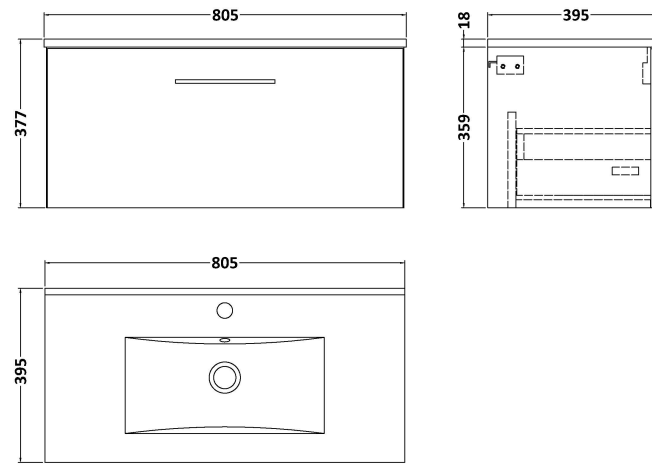

Sales Code: ARN1325B

Description: 800 Wh 1-Drawer Vanity & Basin 2

Packaging Details

Barcode: 5056462668673

Sales Code: NVF1325

Description: 800 Single Drawer Unit (365 Deep)

Product Dimensions

Height (mm):	359
Width (mm):	800
Depth (mm):	383
Nett Weight (kg):	17

Packaging Dimensions

Height (mm):	391
Width (mm):	832
Depth (mm):	391
Gross Weight (kg):	17.5

Packaging Data

Box Colour:	Brown Cardboard Box - Printed
Box Qty:	0
Label Size:	0 x 0
Label Colour:	Not Applicable
Label Qty:	0

Outer Box Dimensions (If Applicable)

Height (mm):	
Width (mm):	
Depth (mm):	
Gross Weight (kg):	
Barcode:	5056462660868

Product Details

Country of Origin:	China
Fitting Instruction:	No
CE Certification:	N/A
FSC Certified Materials:	Yes
Colour:	Gloss Mid Grey
Construction Method:	Cam & Wood Dowel
Construction Type:	Rigid
Cabinet Finish:	MFC Painted Gloss
Fascia Finish:	Mdf Painted Gloss
Cabinet Thickness (mm):	16
Fascia Thickness (mm):	18
Drawer Included:	Yes
Drawer Type:	80mm High Metal S/C Inc Galler
No of Shelves:	0
Hinge Type:	Not Applicable
Hinge Included:	Not Applicable
Adjustable Legs:	No, Not Required
Fixings Included:	Yes
Handle Style:	Contemporary
Waste Shroud:	Yes
Handle Included:	Yes, Supplied
Handle Type:	D-Shape

Sales Code: NVM005

Description: Minimalist Basin 800mm

Product Dimensions

Height (mm):	170
Width (mm):	800
Depth (mm):	390
Nett Weight (kg):	16.9

Packaging Dimensions

Height (mm):	400
Width (mm):	820
Depth (mm):	200
Gross Weight (kg):	16.9