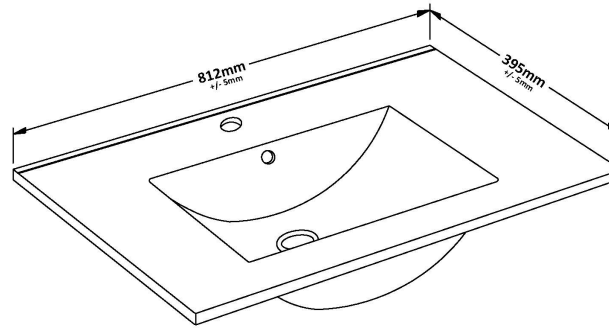

Packaging Dimensions

Height (mm):	391
Width (mm):	832
Depth (mm):	391
Gross Weight (kg):	17.5

Packaging Data

Box Colour:	Brown Cardboard Box - Printed
Box Qty:	0
Label Size:	0 x 0
Label Colour:	Not Applicable
Label Qty:	0

Outer Box Dimensions (If Applicable)

Height (mm):	
Width (mm):	
Depth (mm):	
Gross Weight (kg):	
Barcode:	5056462660868

Product Details

Country of Origin:	China
Fitting Instruction:	No
CE Certification:	N/A
FSC Certified Materials:	Yes
Colour:	Gloss Mid Grey
Construction Method:	Cam & Wood Dowel
Construction Type:	Rigid
Cabinet Finish:	MFC Painted Gloss
Fascia Finish:	Mdf Painted Gloss
Cabinet Thickness (mm):	16
Fascia Thickness (mm):	18
Drawer Included:	Yes
Drawer Type:	80mm High Metal S/C Inc Galler
No of Shelves:	0
Hinge Type:	Not Applicable
Hinge Included:	Not Applicable
Adjustable Legs:	No, Not Required
Fixings Included:	Yes
Handle Style:	Contemporary
Waste Shroud:	Yes
Handle Included:	Yes, Supplied
Handle Type:	D-Shape

Sales Code: NVM005

Description: Minimalist Basin 800mm

Product Dimensions

Height (mm):	170
Width (mm):	800
Depth (mm):	390
Nett Weight (kg):	16.9

Packaging Dimensions

Height (mm):	400
Width (mm):	820
Depth (mm):	200
Gross Weight (kg):	16.9

Packaging Data

Box Colour:	Brown Cardboard Box - Printed
Box Qty:	1
Label Size:	100 x 50
Label Colour:	White Label
Label Qty:	2

Outer Box Dimensions (If Applicable)

Height (mm):	
Width (mm):	
Depth (mm):	
Gross Weight (kg):	
Barcode:	5055146194675