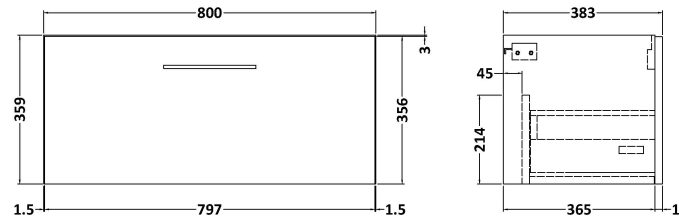

Sales Code: ARN1325B

Description: 800 Wh 1-Drawer Vanity & Basin 2

Packaging Details

Barcode: 5056462668673

Sales Code: NVF1325

Description: 800 Single Drawer Unit (365 Deep)

Product Dimensions

Height (mm):	359
Width (mm):	800
Depth (mm):	383
Nett Weight (kg):	17

Packaging Dimensions

Height (mm):	391
Width (mm):	832
Depth (mm):	391
Gross Weight (kg):	17.5

Packaging Data

Box Colour:	Brown Cardboard Box - Printed
Box Qty:	0
Label Size:	0 x 0
Label Colour:	Not Applicable
Label Qty:	0

Sales Code: NVM005

Description: Minimalist Basin 800mm

Product Dimensions

Height (mm):	170
Width (mm):	800
Depth (mm):	390
Nett Weight (kg):	16.9

Packaging Dimensions

Height (mm):	400
Width (mm):	820
Depth (mm):	200
Gross Weight (kg):	16.9

Packaging Data

Box Colour:	Brown Cardboard Box - Printed
Box Qty:	1
Label Size:	100 x 50
Label Colour:	White Label
Label Qty:	2

Outer Box Dimensions (If Applicable)

Height (mm):	
Width (mm):	
Depth (mm):	
Gross Weight (kg):	
Barcode:	5055146194675