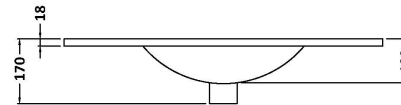

Packaging Dimensions

Height (mm):	391
Width (mm):	832
Depth (mm):	391
Gross Weight (kg):	17.5

Packaging Data

Box Colour:	Brown Cardboard Box - Printed
Box Qty:	0
Label Size:	0 x 0
Label Colour:	Not Applicable
Label Qty:	0

Outer Box Dimensions (If Applicable)

Height (mm):	
Width (mm):	
Depth (mm):	
Gross Weight (kg):	
Barcode:	5056462660868

Product Details

Country of Origin:	China
Fitting Instruction:	No
CE Certification:	N/A
FSC Certified Materials:	Yes
Colour:	Gloss Mid Grey
Construction Method:	Cam & Wood Dowel
Construction Type:	Rigid
Cabinet Finish:	MFC Painted Gloss
Fascia Finish:	Mdf Painted Gloss
Cabinet Thickness (mm):	16
Fascia Thickness (mm):	18
Drawer Included:	Yes
Drawer Type:	80mm High Metal S/C Inc Galler
No of Shelves:	0
Hinge Type:	Not Applicable
Hinge Included:	Not Applicable
Adjustable Legs:	No, Not Required
Fixings Included:	Yes
Handle Style:	Contemporary
Waste Shroud:	Yes
Handle Included:	Yes, Supplied
Handle Type:	D-Shape

Sales Code: NVM005

Description: Minimalist Basin 800mm

Product Dimensions

Height (mm):	170
Width (mm):	800
Depth (mm):	390
Nett Weight (kg):	16.9

Packaging Dimensions

Height (mm):	400
Width (mm):	820
Depth (mm):	200
Gross Weight (kg):	16.9

Packaging Data

Box Colour:	Brown Cardboard Box - Printed
Box Qty:	1
Label Size:	100 x 50
Label Colour:	White Label
Label Qty:	2

Outer Box Dimensions (If Applicable)

Height (mm):	
Width (mm):	
Depth (mm):	
Gross Weight (kg):	
Barcode:	5055146194675